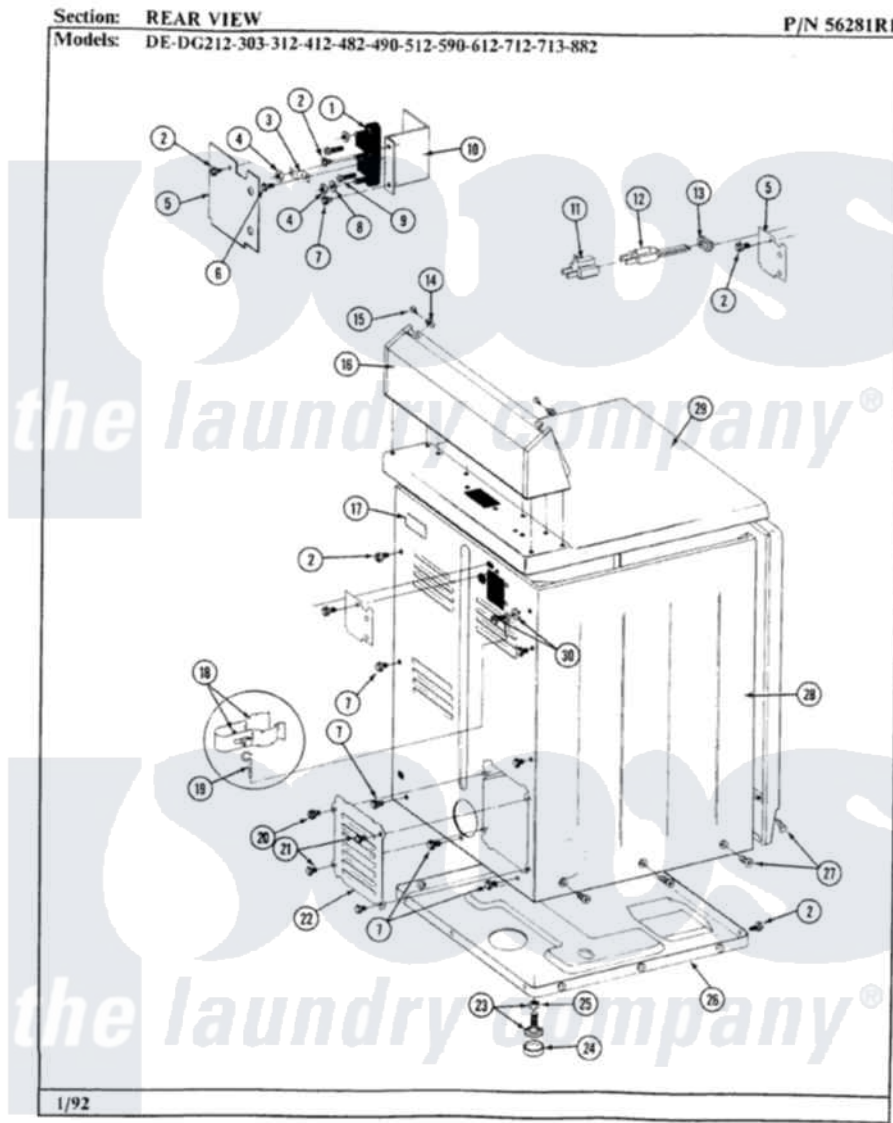

Maytag LDG882 07 - REAR VIEW

28

Maytag [Residential Maytag LDG882 Dryer Parts](#) Parts Diagram 07 - REAR VIEW
 Click on the part number to view part

Item	Original Part Number	Replaced By	Status	Part Description
2	Y313561			Screw---NA
5	Y312905		Not Available	COVER, TERMINAL
7	Y310632	1163839		Screw
11	Y201808			Converter
12	302521		Not Available	CORD, POWER PART NOT USED-GAS MODELS ONLY
13	211881			Grommet, Cord Part Not Used-Gas Models Only
14	215075			Fastener, Control Panel To Console
15	210932			Screw, No.8 X 9/16 Ctsk Note: Screw, Inlet Duct
16	305193L			Console
17	214519			LABEL, ELECTRICAL INSTR. PART NOT USED-GAS MODELS ONLY
18	301548			Clamp, Ground Wire
19	311155			Ground Wire And Clamp
20	Y313559			Screw

21	211294	90767	Screw, 8A X 3/8 HeX Washer Head Tapping
22	Y312951	Not Available	ACCESS COVER, BACK
23	Y305086		Adjustable Leg And Nut
24	Y314137		Foot, Rubber
25	Y052740	62739	Nut, Lock
26	Y303361	Not Available	BASE ASSY. (UPPER & LOWER)
27	213007		Xfor Cabinet See Cabinet, Back
28	305302L	Not Available	CABINET-ALMOND
29	307104L		Top Cover Assembly
30	303846	22003781	Screw, Ground Strap