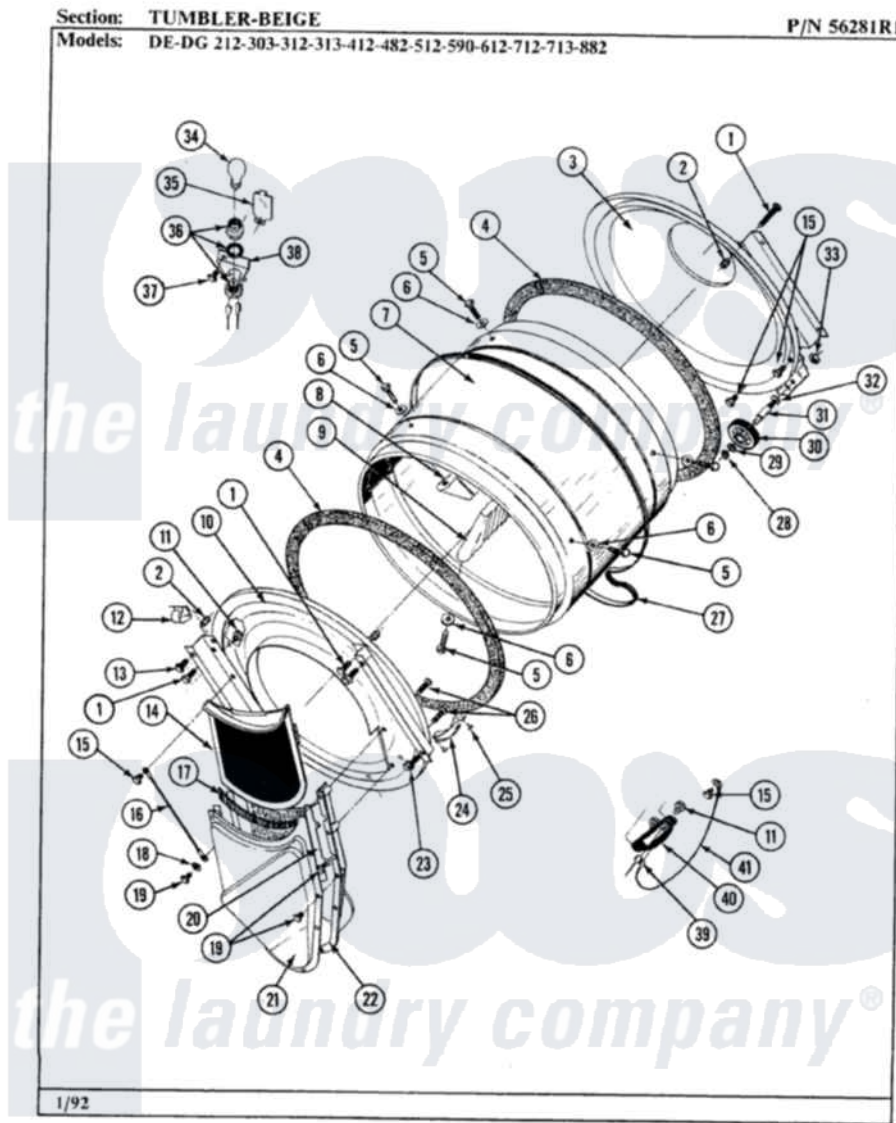

Maytag LDG882 08 - TUMBLER-BEIGE

34

Maytag [Residential Maytag LDG882 Dryer Parts](#) Parts Diagram 08 - TUMBLER-BEIGE
 Click on the part number to view part

Item	Original Part Number	Replaced By	Status	Part Description
1	313764		Not Available	SCREW
2	313915	31-3915		Tech Sheet
3	Y306660	33001106		Back, Tumbler
4	314820			Seal, Tumbler
5	Y310759			Screw, Tumbler Baffles
6	314158			Washer, Baffle To Tumbler
7	314802		Not Available	TUMBLER W/OUT BAFFLES
"	306663		Not Available	TUMBLER W/BAFFLES
8	314803	33001012		Baffle
9	314804	33001004		Baffle, Tall
10	306670		Not Available	TUMBLER FRONT----NA
11	Y251119	3177991		Screw
12	Y310376			Clip, Door Switch Harness
13	Y313561			Screw----NA
14	Y306666	33001003		Screen, Lint
15	211294	90767		Screw, 8A X 3/8 HeX Washer Head Tapping

16	205810		Wire, Ground
17	Y313796		Lint Seal
18	310557		Washer
19	Y312961	W10116751	Screw
20	Y313795		Guide For Lint Screen
21	Y312964	Not Available	OUTLET DUCT - OUTER HALF
22	306657	Not Available	OUTLET DUCT & GRID
"	306656	Not Available	OUTLET DUCT & GRID ASSEMBLY
23	Y310632	1163839	Screw
24	306508		Tumbler Bearing Kit ---W
25	210720		Rivet, Bearing To Tumbler Fmt
26	Y314110	33002917	Screw, No.10-16
27	Y312959		Poly "V" Belt For Tumbler
28	410233	9703438	Ring-Retrn
29	312535		Washer, Vault Mounting Brk.
30	Y303373	12001541	Drum Roller/Washer Assembly--W
31	Y312948	6-3129480	Shaft- Tumbler
32	Y313347	312535	Washer, Vault Mounting Brk.
33	312538	33001443	Nut, Hex