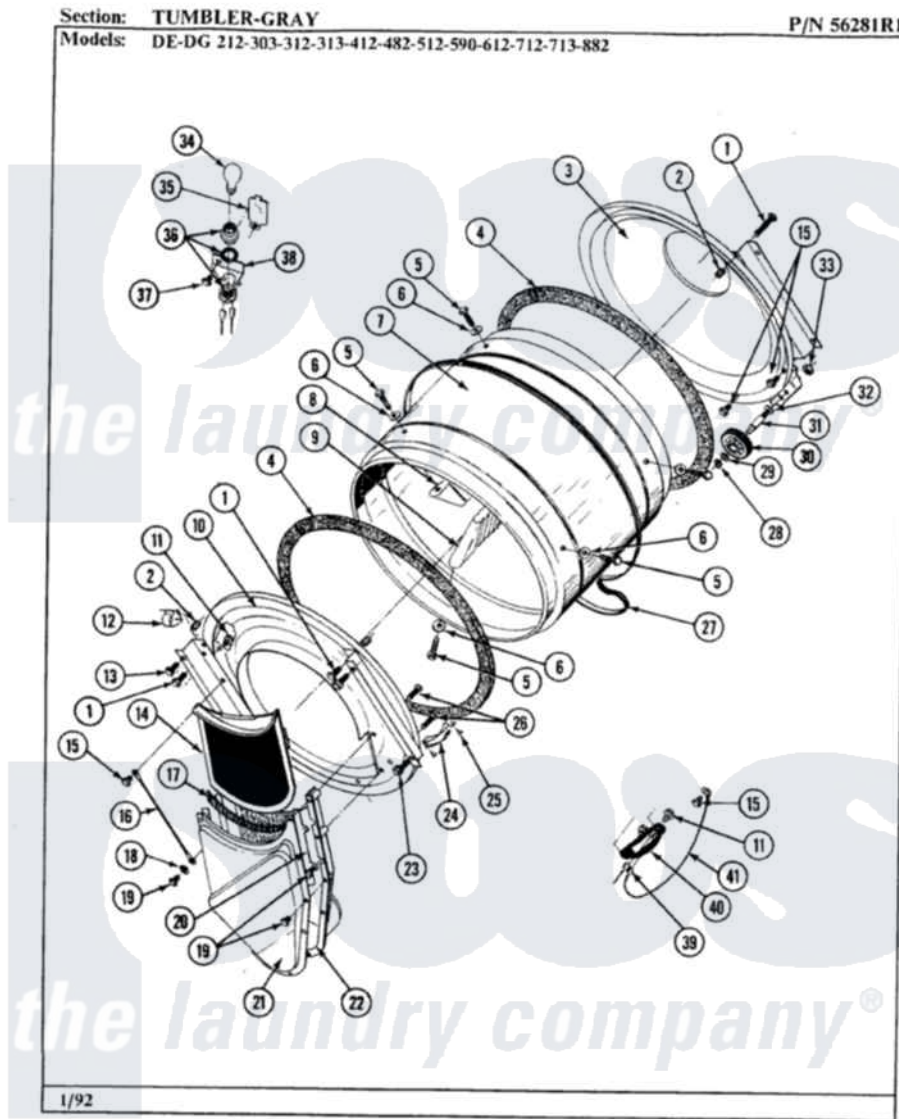

Maytag LDG882 09 - TUMBLER-GRAY

32

Maytag [Residential Maytag LDG882 Dryer Parts](#) Parts Diagram 09 - TUMBLER-GRAY
 Click on the part number to view part

Item	Original Part Number	Replaced By	Status	Part Description
1	313764		Not Available	SCREW
2	313915	31-3915		Tech Sheet
3	Y306660	33001106		Back, Tumbler
4	Y313541	33313541		Seal- Tumbler
5	Y310759			Screw, Tumbler Baffles
6	314158			Washer, Baffle To Tumbler
7	Y314153		Not Available	TUMBLER No.
"	305187		Not Available	TUMBLER W/BAFFLES
8	314154		Not Available	TUMBLER BAFFLE - SHORT
9	314155	33001004		Baffle, Tall
10	Y303815	33001231		Front- Tumbler
11	Y251119	3177991		Screw
12	Y310376			Clip, Door Switch Harness
13	Y313561			Screw---NA
14	Y304388	33001003		Screen, Lint
15	211294	90767		Screw, 8A X 3/8 HeX Washer Head Tapping

16	205810		Wire, Ground
17	Y313796		Lint Seal
18	310557		Washer
19	Y312961	W10116751	Screw
20	Y313795		Guide For Lint Screen
21	Y312964	Not Available	OUTLET DUCT - OUTER HALF
22	Y304810	Not Available	OUTLET DUCT ASSEMBLY---S
23	Y310632	1163839	Screw
24	306508		Tumbler Bearing Kit ----W
25	210720		Rivet, Bearing To Tumbler Frnt
26	Y314110	33002917	Screw, No.10-16
27	Y312959		Poly "V" Belt For Tumbler
28	410233	9703438	Ring-Retrn
29	312535		Washer, Vault Mounting Brk.
30	Y303373	12001541	Drum Roller/Washer Assembly--W
31	Y312948	6-3129480	Shaft- Tumbler
32	Y313347	312535	Washer, Vault Mounting Brk.
33	312538	33001443	Nut, Hex
34	300909	8009	Bulb-Light