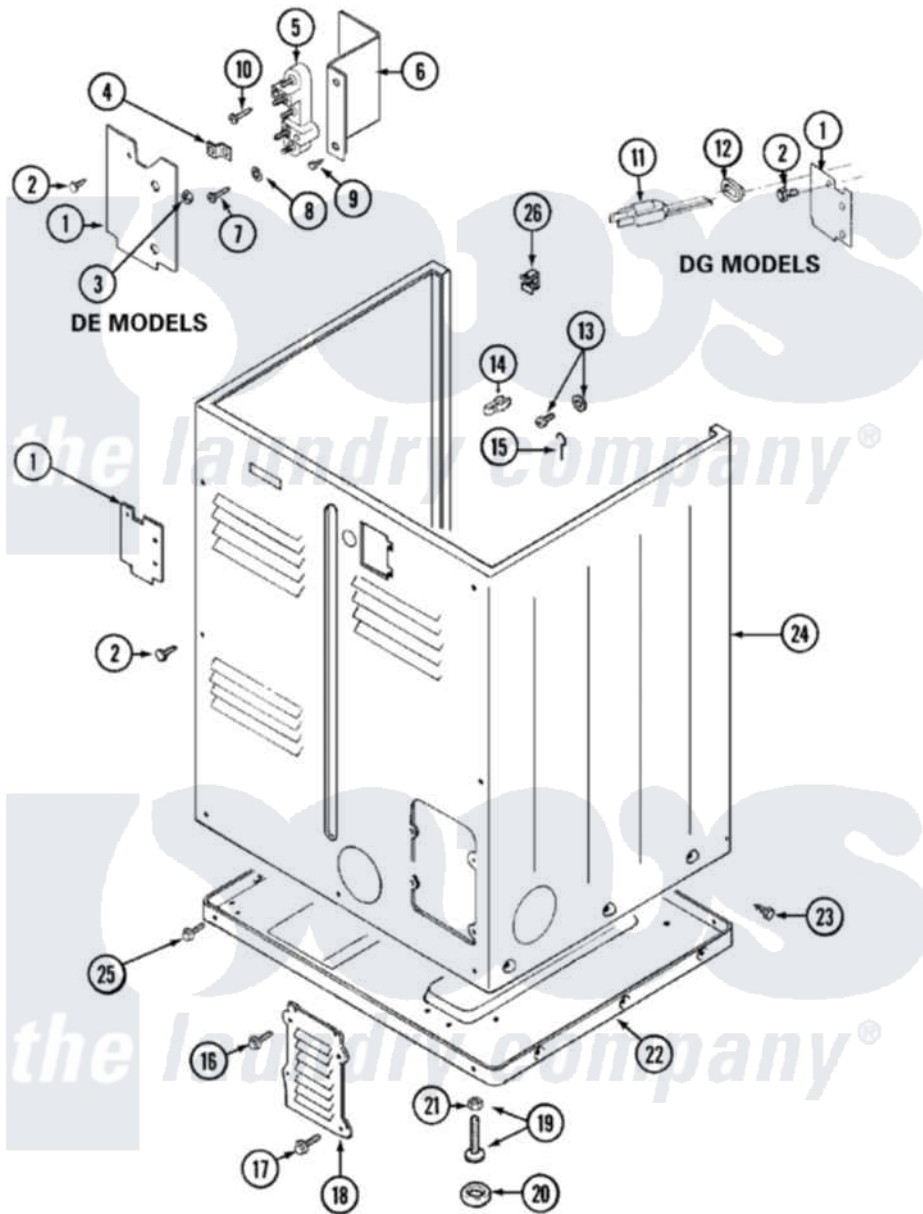

Maytag LDG8824AAE 02 - CABINET-REAR

Maytag [Residential Maytag LDG8824AAE Dryer Parts](#) Parts Diagram 02 - CABINET-REAR
 Click on the part number to view part

Item	Original Part Number	Replaced By	Status	Part Description
1	Y312905		Not Available	COVER, TERMINAL
2	Y313561			Screw---NA
11	33001246		Not Available	CORD, POWER
12	211881			Grommet, Cord Part Not Used-Gas Models Only
13	303846	22003781		Screw, Ground Strap
14	301548			Clamp, Ground Wire
15	204807			Ground Wire, Supp. Plte To Top Cover
16	Y313559			Screw
17	211294	90767		Screw, 8A X 3/8 HeX Washer Head Tapping
18	Y312951		Not Available	ACCESS COVER, BACK
19	Y305086			Adjustable Leg And Nut
20	Y314137			Foot, Rubber
21	Y052740	62739		Nut, Lock
22	Y303361		Not Available	BASE ASSY. (UPPER & LOWER)

23	213007		Xfor Cabinet See Cabinet, Back
24	33001159	33001327	Cabinet
25	Y313561		Screw----NA
"	Y310632	1163839	Screw
26	Y310376		Clip, Door Switch Harness