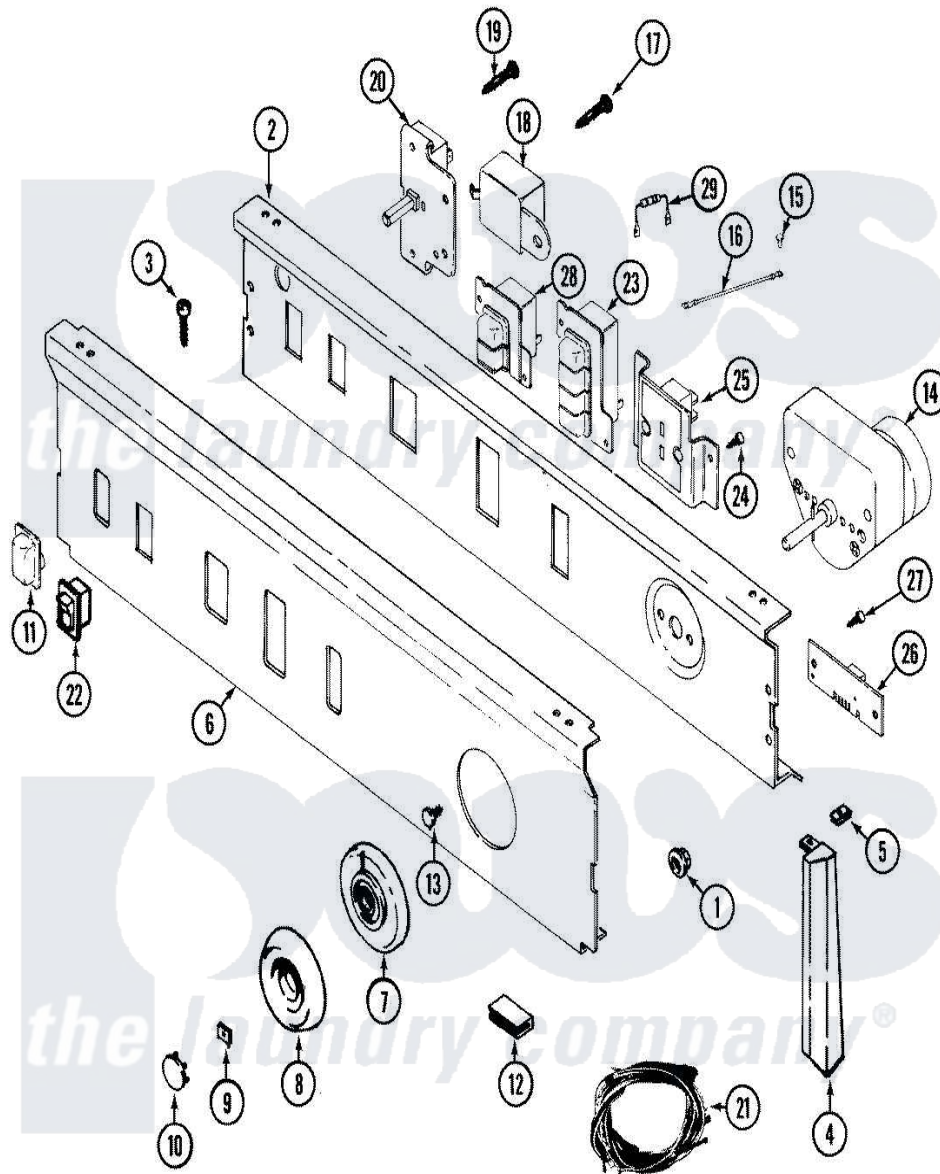

Maytag LDG8824AAE 03 - CONTROL PANEL

Maytag Residential Maytag LDG8824AAE Dryer Parts Parts Diagram 03 - CONTROL PANEL
 Click on the part number to view part

Item	Original Part Number	Replaced By	Status	Part Description
1	214872			Palnut, End Cap Note: Nut, Lamp Holder
2	33001265			Plate, Support
3	210932			Screw, No.8 X 9/16 Ctsk Note: Screw, Inlet Duct
4	22001289		Not Available	END CAP, CTRL. PNL. (LT-WHT)
"	22001565		Not Available	CAP, END (LT-WHT)
"	22001564			Cap, End
"	22001291			End Cap, Control Panel
5	214894			Fastener, End Cap
6	33001062			Panel, Control
7	33001183			Skirt, Timer Dial
8	33001255			Knob, Timer
9	312273			Nut, Control Knob
10	216250	22001446		Cap, Knob
11	33001187			Button

12	214897		Pad, Control Panel
13	315317	488234	Screw 8-32 X 1/4
14	33001035		Timer
15	210186	3370225	Screw
16	204807		Ground Wire, Supp. Plte To Top Cover
17	315317	488234	Screw 8-32 X 1/4
18	Y308205	33001623	Buzzer, Non-Adjustable
19	315317	488234	Screw 8-32 X 1/4
20	33001232	Not Available	SWITCH, PUSH TO START
21	33001542	Not Available	HARNESS, WIRE
"	33001137	Not Available	WIRE HARNESS, MAIN
"	33001347	Not Available	WIRE HARNESS, MAIN
22	22001135		Switch, Rocker
23	33001214	Not Available	SWITCH, PUSH BUTTON ---- NA
24	315317	488234	Screw 8-32 X 1/4
25	33001047		Display, Dryness Assembly
26	33001212		Board, Control-Moisture Sensor
27	315317	488234	Screw 8-32 X 1/4
28	33001218	33001219	Switch, Push Button
29	33001105		Resistor