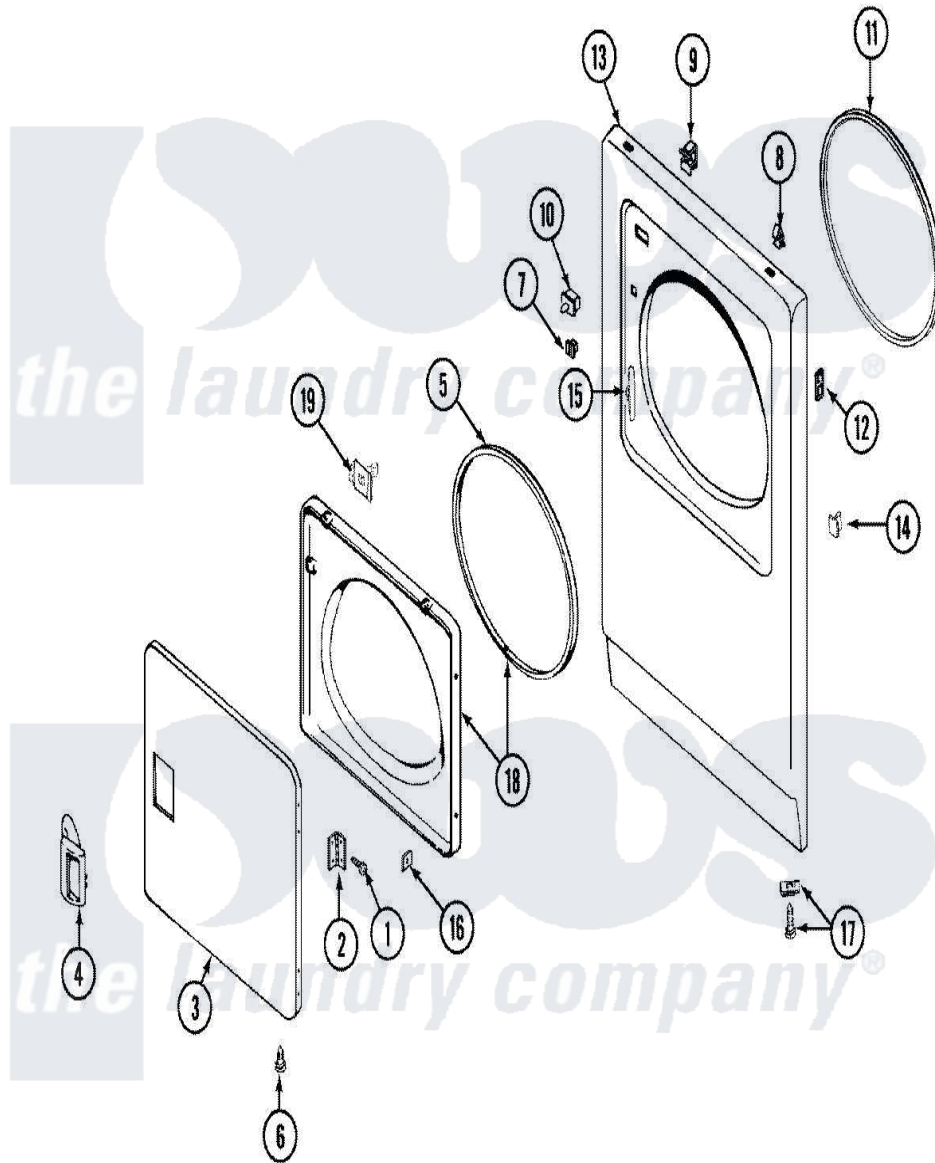

Maytag LDG8824AAE 04 - DOOR

Maytag [Residential Maytag LDG8824AAE Dryer Parts](#) Parts Diagram 04 - DOOR
 Click on the part number to view part

Item	Original Part Number	Replaced By	Status	Part Description
1	Y314062			Screw, Door Hinge And Panel
2	33001230			Hinge, Door
3	33001240			Door
"	33001221	22001817		Sheet, Sound Damper
4	33001241			Handle, Door
5	33001131			Seal, Door
6	33001132	33002342		Plug, Sifht Hole
7	Y304578	LA-1003		Door Catch Kit
8	212982	22001650		Fastener, Spring
9	Y310376			Clip, Door Switch Harness
10	Y305754	W10169313		Switch-Dor
"	33001508	W10169313		Switch-Dor
11	314937			Seal, Front Panel
12	33001173		Not Available	NUT, SPEED
"	33001172		Not Available	SCREW, PLASTIC
13	33001221	22001817		Sheet, Sound Damper

"	33001242		Panel, Front
14	33001174	LA-1003	Door Catch Kit
15	33001175		Cover, Hinge Hole
16	Y313910		Clip, Door Liner To Outer Panel
17	204439		Screw And Fstner Assembly
18	33001243	Not Available	PANEL, INNER DOOR (W/SEAL)
19	33001305		Strike, Door