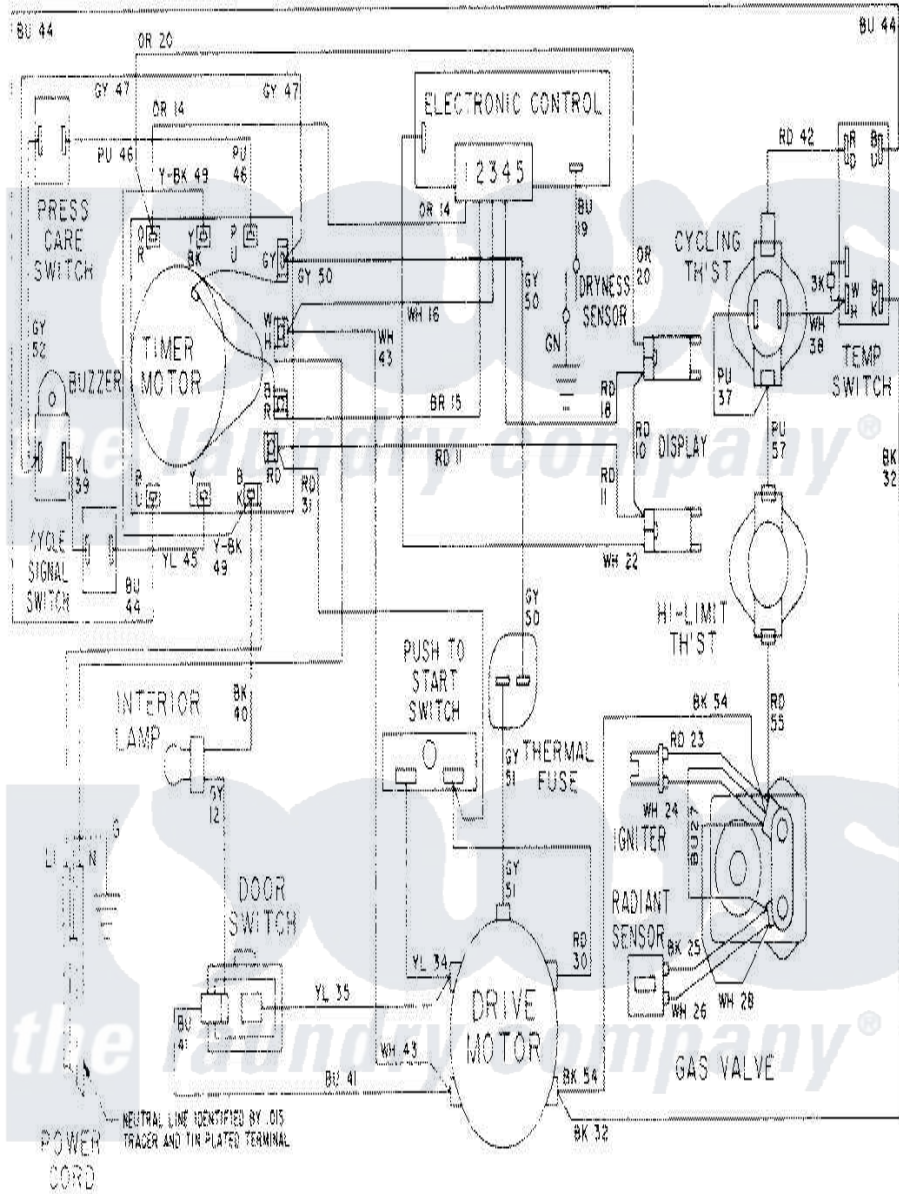

Maytag LDG8824AAE 08 - WIRING INFORMATION-LDG8824AAx

Maytag Residential Maytag LDG8824AAE Dryer Parts Parts Diagram 08 - WIRING INFORMATION-LDG8824AAx
 Click on the part number to view part

Item	Original Part Number	Replaced By	Status	Part Description
NI	15001575		Not Available	WIRING INFORMATION
"	15001061		Not Available	WIRING INFORMATION