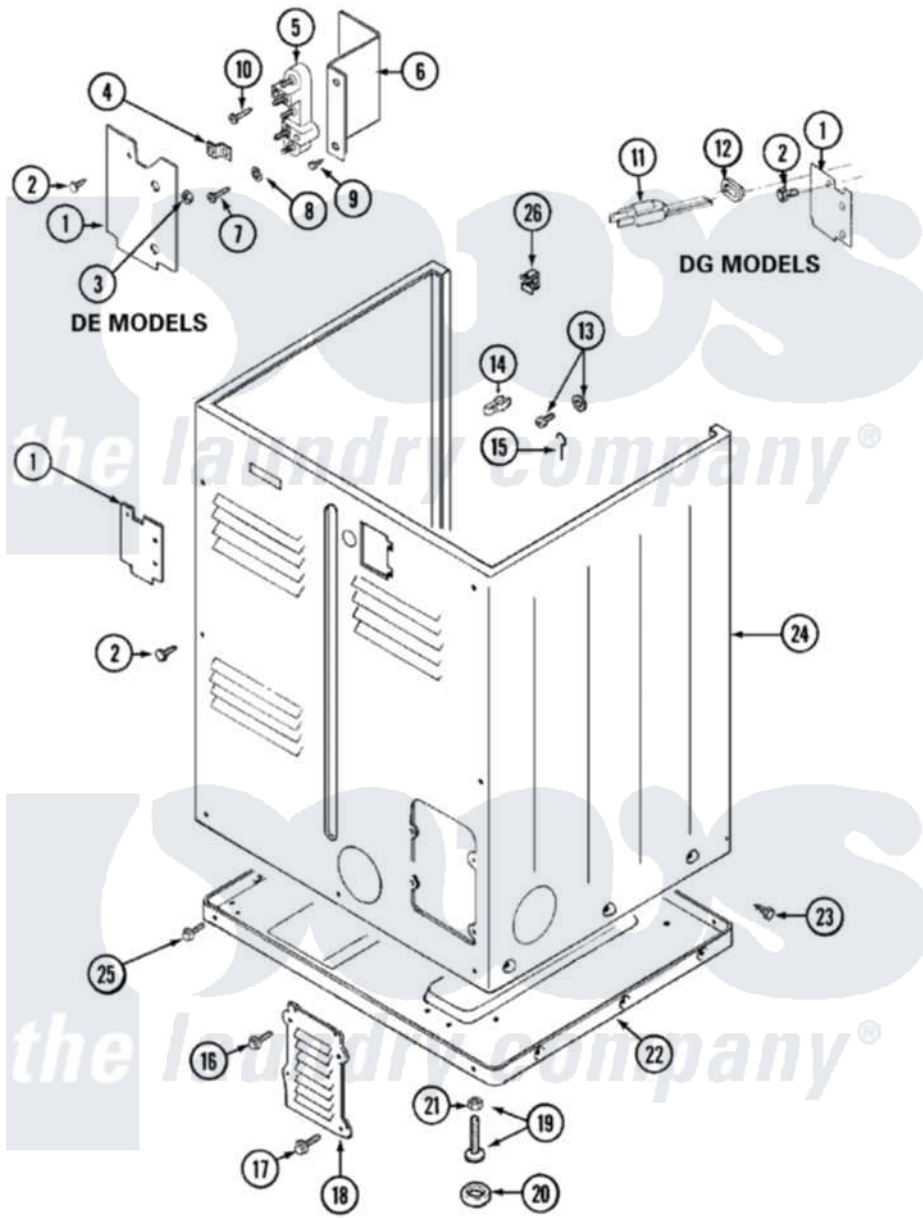

Maytag LDG8824AAL 02 - CABINET-REAR

Maytag [Residential Maytag LDG8824AAL Dryer Parts](#) Parts Diagram 02 - CABINET-REAR
 Click on the part number to view part

Item	Original Part Number	Replaced By	Status	Part Description
1	Y312905		Not Available	COVER, TERMINAL
2	Y313561			Screw---NA
11	33001246		Not Available	CORD, POWER
12	211881			Grommet, Cord Part Not Used-Gas Models Only
13	303846	22003781		Screw, Ground Strap
14	301548			Clamp, Ground Wire
15	204807			Ground Wire, Supp. Plte To Top Cover
16	Y313559			Screw
17	211294	90767		Screw, 8A X 3/8 HeX Washer Head Tapping
18	Y312951		Not Available	ACCESS COVER, BACK
19	Y305086			Adjustable Leg And Nut
20	Y314137			Foot, Rubber
21	Y052740	62739		Nut, Lock
22	Y303361		Not Available	BASE ASSY. (UPPER & LOWER)

23	213007		Xfor Cabinet See Cabinet, Back
24	33001160	Not Available	CABINET (ALM)
25	Y313561		Screw---NA
"	Y310632	1163839	Screw
26	Y310376		Clip, Door Switch Harness