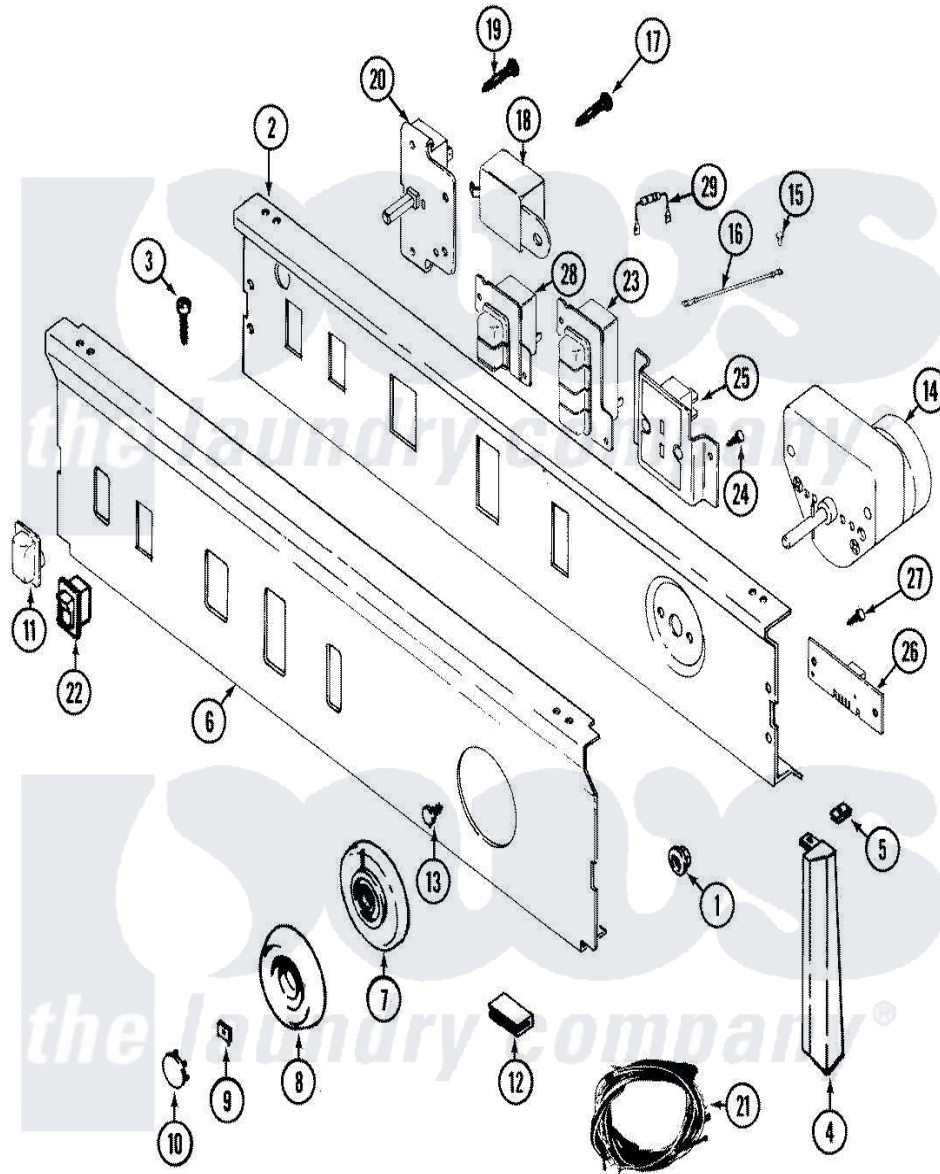

Maytag LDG8824AAL 03 - CONTROL PANEL

Maytag Residential Maytag LDG8824AAL Dryer Parts Parts Diagram 03 - CONTROL PANEL
 Click on the part number to view part

Item	Original Part Number	Replaced By	Status	Part Description
1	214872			Palnut, End Cap Note: Nut, Lamp Holder
2	33001265			Plate, Support
3	314728	210932		Screw, No.8 X 9/16 Ctsk Note: Screw, Inlet Duct
4	22001288			End Cap, Control Panel
"	22001290			End Cap, Control Panel
5	214894			Fastener, End Cap
6	33001079			Panel, Control
7	33001182		Not Available	SKIRT, TIMER DIAL (BLK)
8	315041			Knob, Timer
9	312273			Nut, Control Knob
10	216193		Not Available	CAP, TIMER KNOB (BLK)
11	33001186		Not Available	BUTTON (BLK)
12	214897			Pad, Control Panel
13	315317	488234		Screw 8-32 X 1/4
14	33001035			Timer

15	210186	3370225		Screw
16	204807			Ground Wire, Supp. Plte To Top Cover
17	315317	488234		Screw 8-32 X 1/4
18	Y308205	33001623		Buzzer, Non-Adjustable
19	315317	488234		Screw 8-32 X 1/4
20	33001232		Not Available	SWITCH, PUSH TO START
21	33001542		Not Available	HARNESS, WIRE
"	33001137		Not Available	WIRE HARNESS, MAIN
"	33001347		Not Available	WIRE HARNESS, MAIN
22	22001134	22001135		Switch, Rocker
23	33001213		Not Available	SWITCH, PUSH BUTTON (4 POSITIO
24	315317	488234		Screw 8-32 X 1/4
25	33001046			Display, Dryness Assembly
26	33001212			Board, Control-Moisture Sensor
27	315317	488234		Screw 8-32 X 1/4
28	33001219			Switch, Push Button
29	33001105			Resistor