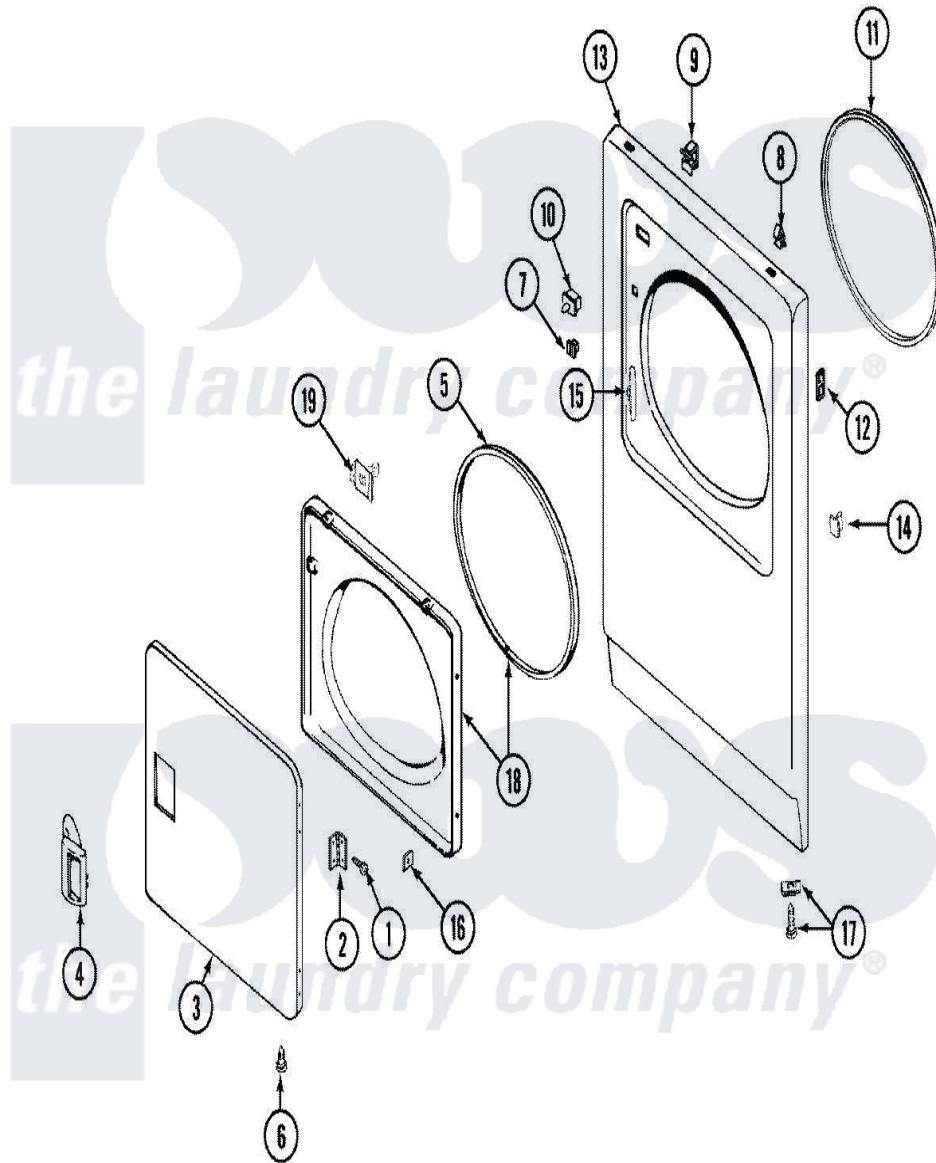

# Maytag LDG8824AAL 04 - DOOR

Maytag [Residential Maytag LDG8824AAL Dryer Parts](#) Parts Diagram 04 - DOOR  
 Click on the part number to view part

Item	Original Part Number	Replaced By	Status	Part Description
1	<a href="#">Y314062</a>			Screw, Door Hinge And Panel
2	<a href="#">33001230</a>			Hinge, Door
3	33001257	<a href="#">33001240</a>		Door
"	33001221	<a href="#">22001817</a>		Sheet, Sound Damper
4	33001254	<a href="#">37001047</a>		Handle, Door
5	<a href="#">33001131</a>			Seal, Door
6	33001168		Not Available	PLUG, SIGHT HOLE (ALM)
7	Y304578	<a href="#">LA-1003</a>		Door Catch Kit
8	212982	<a href="#">22001650</a>		Fastener, Spring
9	<a href="#">Y310376</a>			Clip, Door Switch Harness
10	Y305754	<a href="#">W10169313</a>		Switch-Dor
"	33001508	<a href="#">W10169313</a>		Switch-Dor
11	<a href="#">314937</a>			Seal, Front Panel
12	33001173		Not Available	NUT, SPEED
"	33001172		Not Available	SCREW, PLASTIC
13	33001221	<a href="#">22001817</a>		Sheet, Sound Damper

"	33001258	<a href="#">33001242</a>	Panel, Front
14	33001174	<a href="#">LA-1003</a>	Door Catch Kit
15	<a href="#">33001176</a>		Cover, Hinge Hole
16	<a href="#">Y313910</a>		Clip, Door Liner To Outer Panel
17	<a href="#">204439</a>		Screw And Fstner Assembly
18	33001243	Not Available	PANEL, INNER DOOR (W/SEAL)
19	<a href="#">33001305</a>		Strike, Door