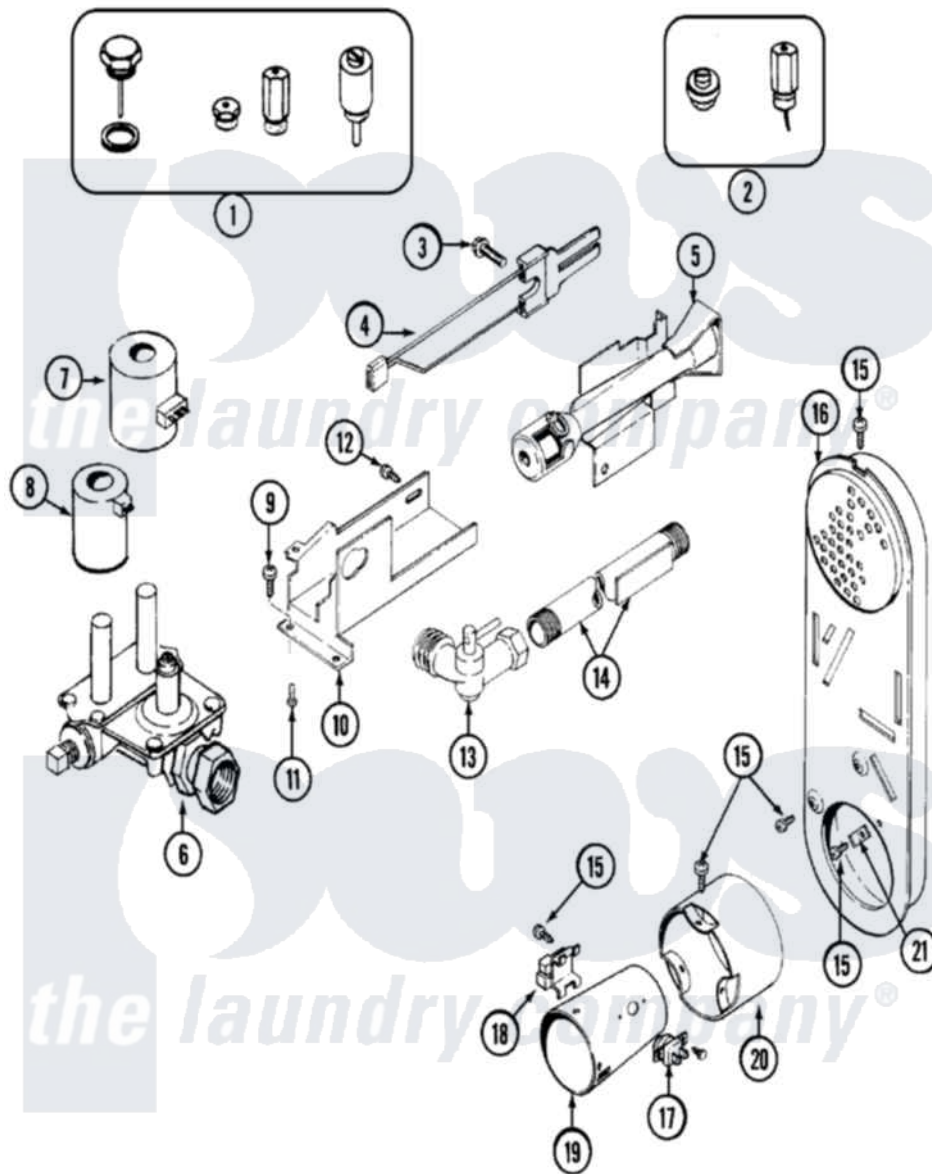

Maytag LDG8824AAL 05 - GAS VALVE

Maytag [Residential Maytag LDG8824AAL Dryer Parts](#) Parts Diagram 05 - GAS VALVE
 Click on the part number to view part

Item	Original Part Number	Replaced By	Status	Part Description
1	Y306195	MAL9000AXX		LP Gas Con
2	306204	33002924		Gas Conv K
3	304971			Screw Note: Screw, Igniter
4	304970	4391996		Ignitor
5	33001247	33002793		Burner Assembly
6	306176			Valve, Gas
7	306106			Coil, Holding And Booster--W
8	306105	694540		Coil, 60 Hz
9	Y313561			Screw---NA
10	314566			Gas Control Bracket
11	Y313559			Screw
12	314082	90767		Screw, 8A X 3/8 HeX Washer Head Tapping
"	314568	Y313559		Screw
13	Y303349			Angle Shut-Off, Gas Valve
14	Y303383	33001735		Pipe And Bracket Assembly Series 18 Not Needed Use

15	211294	90767	Vavle
			Screw, 8A X 3/8 HeX Washer Head Tapping
16	Y308504		Not Available
			INLET DUCT ASSEMBLY
17	303395		Thermostat, Hi-Limit
18	Y303377	338906	Radiant, Sensor
19	Y308548		Combustion Cone Assembly
20	Y303841		Cone, Extension
21	Y312890		Retainer, Heater Chamber