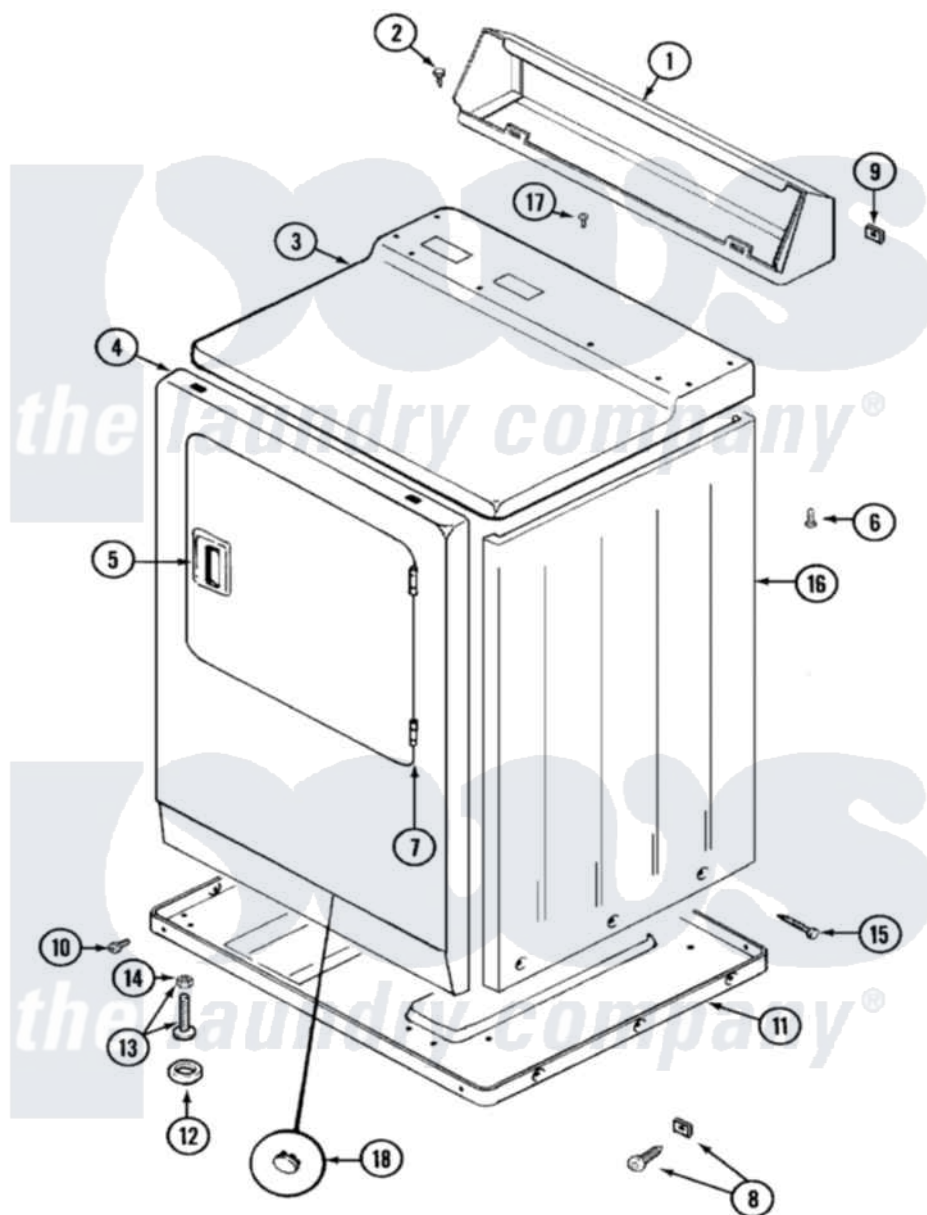

Maytag LDG8824AAM 01 - CABINET-FRONT (LDE8824ACM & LDG8824AAM)

Maytag Residential Maytag LDG8824AAM Dryer Parts Parts Diagram 01 - CABINET-FRONT (LDE8824ACM & LDG8824AAM)

Click on the part number to view part

Item	Original Part Number	Replaced By	Status	Part Description
1	<a href="#">305193L</a>			Console
2	216423	<a href="#">3370225</a>		Screw
3	33001166		Not Available	COVER, TOP (ALM)---NA
4	33001221	<a href="#">22001817</a>		Sheet, Sound Damper
"	33001258	<a href="#">33001242</a>		Panel, Front
5	33001254	<a href="#">37001047</a>		Handle, Door
6	<a href="#">214354</a>			Screw, Top Cover To Cabnt.
7	<a href="#">33001230</a>			Hinge, Door
8	<a href="#">204439</a>			Screw And Fstner Assembly
9	<a href="#">215075</a>			Fastener, Control Panel To Console
10	<a href="#">Y313561</a>			Screw---NA
"	Y310632	<a href="#">1163839</a>		Screw
11	Y303361		Not Available	BASE ASSY. (UPPER & LOWER)

12	<a href="#">Y314137</a>		Foot, Rubber
13	<a href="#">Y305086</a>		Adjustable Leg And Nut
14	Y052740	<a href="#">62739</a>	Nut, Lock
15	<a href="#">213007</a>		Xfor Cabinet See Cabinet, Back
16	33001160	Not Available	CABINET (ALM)
17	210186	<a href="#">3370225</a>	Screw
18	33001168	Not Available	PLUG, SIGHT HOLE (ALM)