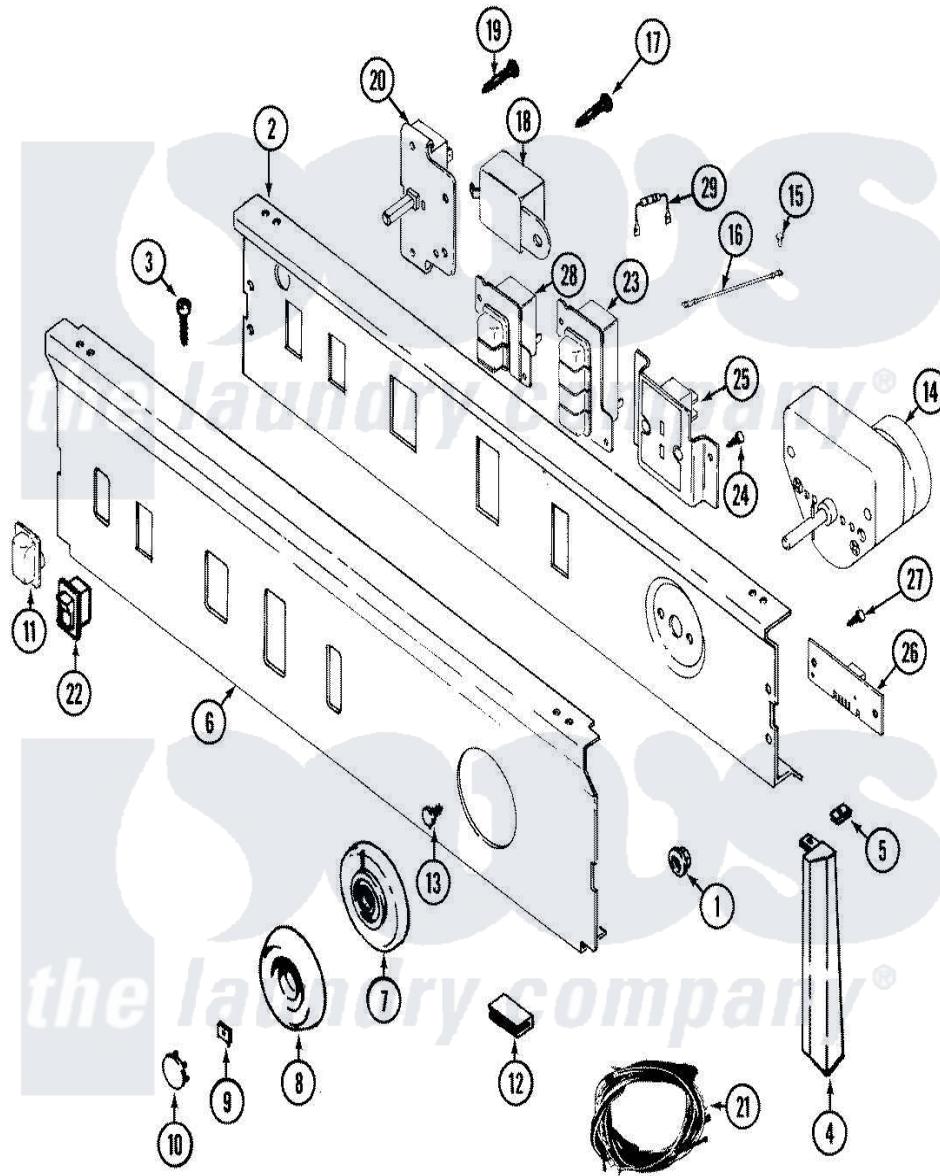

Maytag LDG8824AAM 03 - CONTROL PANEL (LDE8824ACM & LDG8824AAM)

Maytag Residential Maytag LDG8824AAM Dryer Parts Parts Diagram 03 - CONTROL PANEL (LDE8824ACM & LDG8824AAM)

Click on the part number to view part

Item	Original Part Number	Replaced By	Status	Part Description
1	214872			Palnut, End Cap Note: Nut, Lamp Holder
2	33001265			Plate, Support
3	210932			Screw, No.8 X 9/16 Ctsk Note: Screw, Inlet Duct
4	22001567			Cap, End
"	22001566	22001293		End Cap, Control Panel
"	22001293			End Cap, Control Panel
"	22001292	22001567		Cap, End
5	214894			Fastener, End Cap
6	33001461		Not Available	PANEL, CONTROL (ALM)
7	33001372		Not Available	SKIRT, TIMER DIAL (ALM)
8	33001282	33002325		Knob Assembly
9	312273			Nut, Control Knob
10	216424		Not Available	CAP, KNOB (ALM)

11	33001450	33001371	Button, Push-To-Start
12	214897		Pad, Control Panel
13	315317	488234	Screw 8-32 X 1/4
14	33001035		Timer
15	210186	3370225	Screw
16	204807		Ground Wire, Supp. Plte To Top Cover
17	315317	488234	Screw 8-32 X 1/4
18	Y308205	33001623	Buzzer, Non-Adjustable
19	315317	488234	Screw 8-32 X 1/4
20	33001232	Not Available	SWITCH, PUSH TO START
21	33001542	Not Available	HARNES, WIRE
"	33001347	Not Available	WIRE HARNES, MAIN
22	22001282	22001135	Switch, Rocker
23	33001451	Not Available	SWITCH, TEMP. (4 POS.-ALM)
24	315317	488234	Screw 8-32 X 1/4
25	33001045	Not Available	DISPLAY, DRYNESS ASY. (ALM)
26	33001212		Board, Control-Moisture Sensor
27	315317	488234	Screw 8-32 X 1/4
28	33001455	33001219	Switch, Push Button
29	33001105		Resistor
30	16000327	Not Available	GUIDE, QUICK REF. - MAYTAG
"	33001260	Not Available	MANUAL, USE & CARE