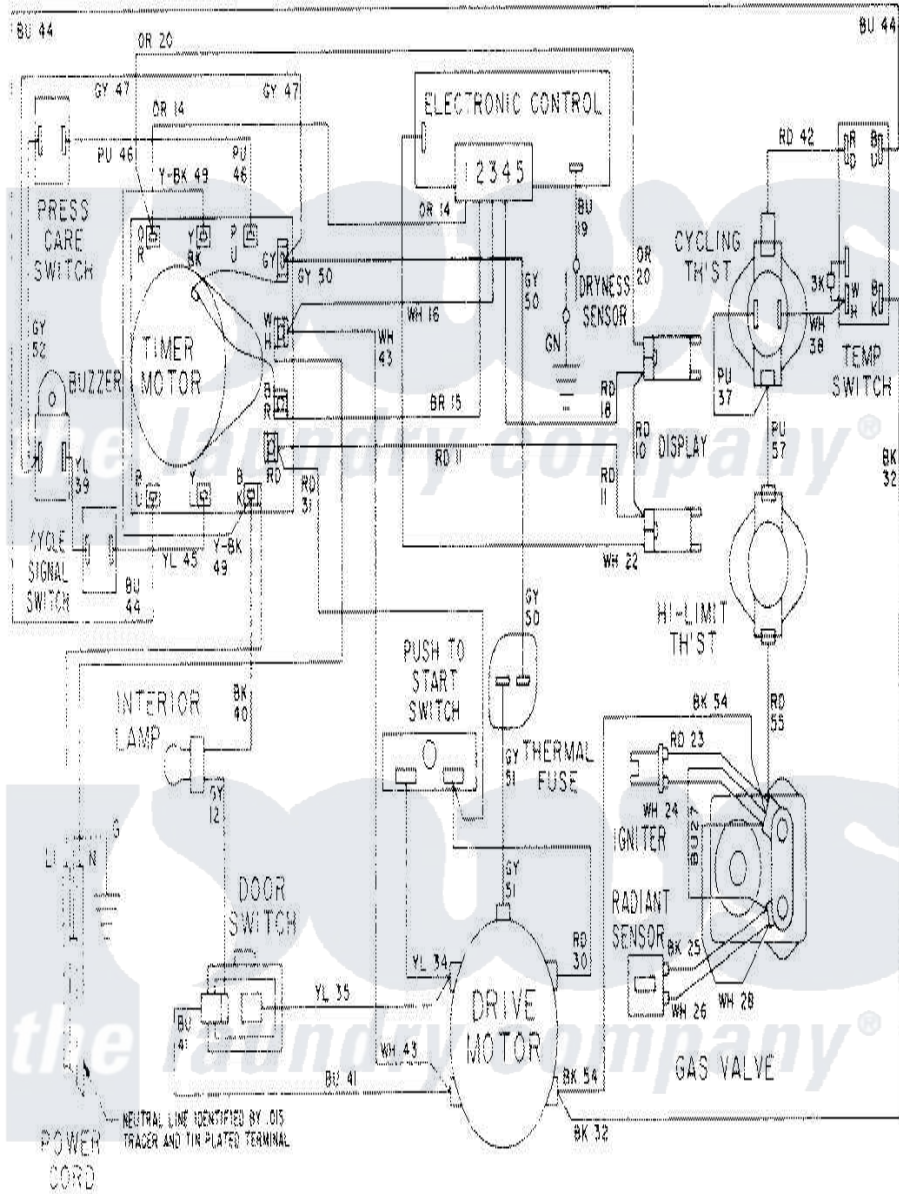

# Maytag LDG8824AAM 08 - WIRING INFORMATION-LDG8824AAx

Maytag Residential Maytag LDG8824AAM Dryer Parts Parts Diagram 08 - WIRING INFORMATION-LDG8824AAx  
 Click on the part number to view part

Item	Original Part Number	Replaced By	Status	Part Description
NI	15001575		Not Available	WIRING INFORMATION
"	15001061		Not Available	WIRING INFORMATION