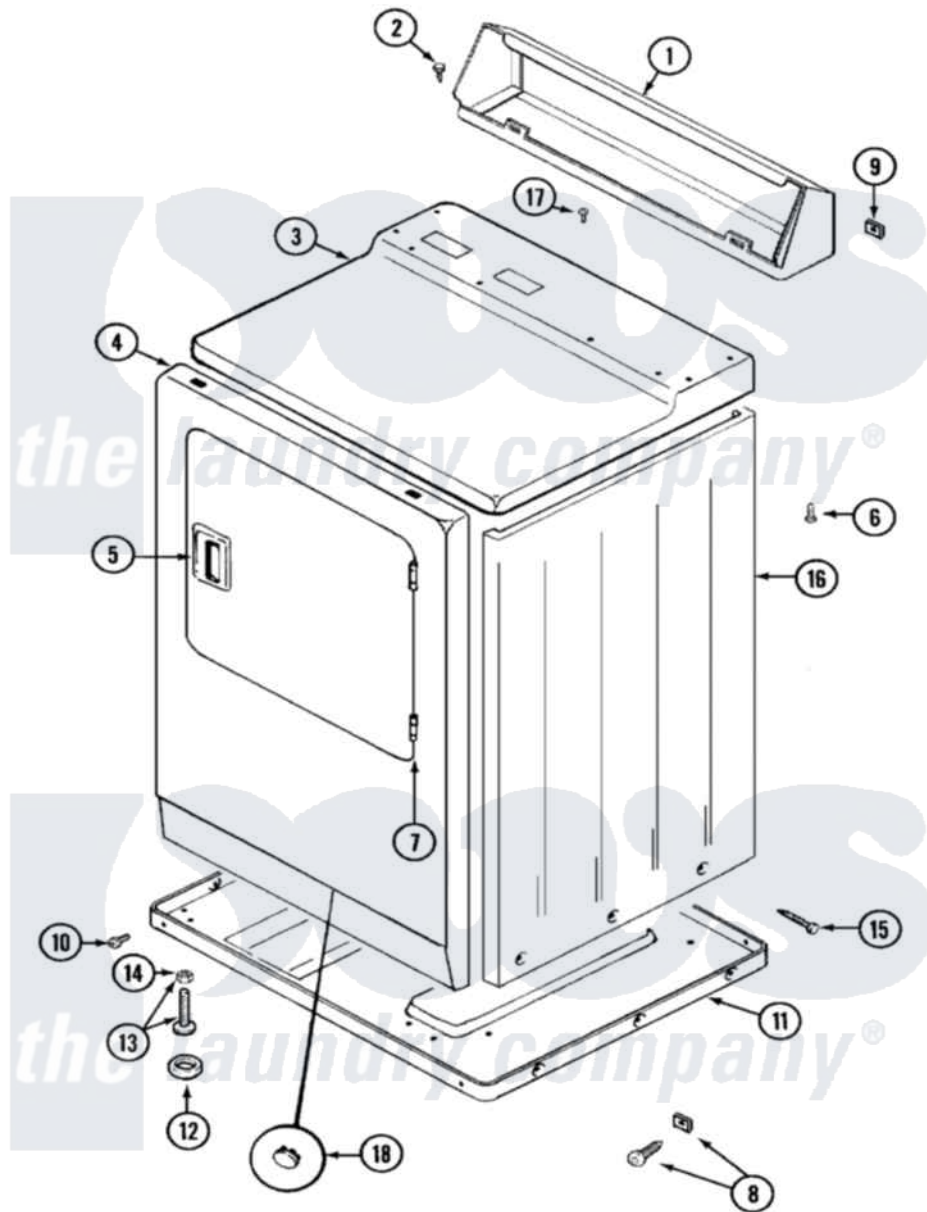

Maytag LDG8904AAL 01 - CABINET-FRONT

Maytag Residential Maytag LDG8904AAL Dryer Parts Parts Diagram 01 - CABINET-FRONT
 Click on the part number to view part

Item	Original Part Number	Replaced By	Status	Part Description
1	305193L			Console
2	216423	3370225		Screw
3	33001166		Not Available	COVER, TOP (ALM)---NA
4	33001221	22001817		Sheet, Sound Damper
"	33001258	33001242		Panel, Front
5	33001254	37001047		Handle, Door
6	214354			Screw, Top Cover To Cabnt.
7	33001230			Hinge, Door
8	204439			Screw And Fstner Assembly
9	215075			Fastener, Control Panel To Console
10	Y313561			Screw---NA
"	Y310632	1163839		Screw
11	Y303361		Not Available	BASE ASSY. (UPPER & LOWER)
12	Y314137			Foot, Rubber
13	Y305086			Adjustable Leg And Nut

14	Y052740	62739	Nut, Lock
15	213007		Xfor Cabinet See Cabinet, Back
16	33001160		Not Available
17	210186	3370225	Screw
18	33001168		Not Available
			PLUG, SIGHT HOLE (ALM)