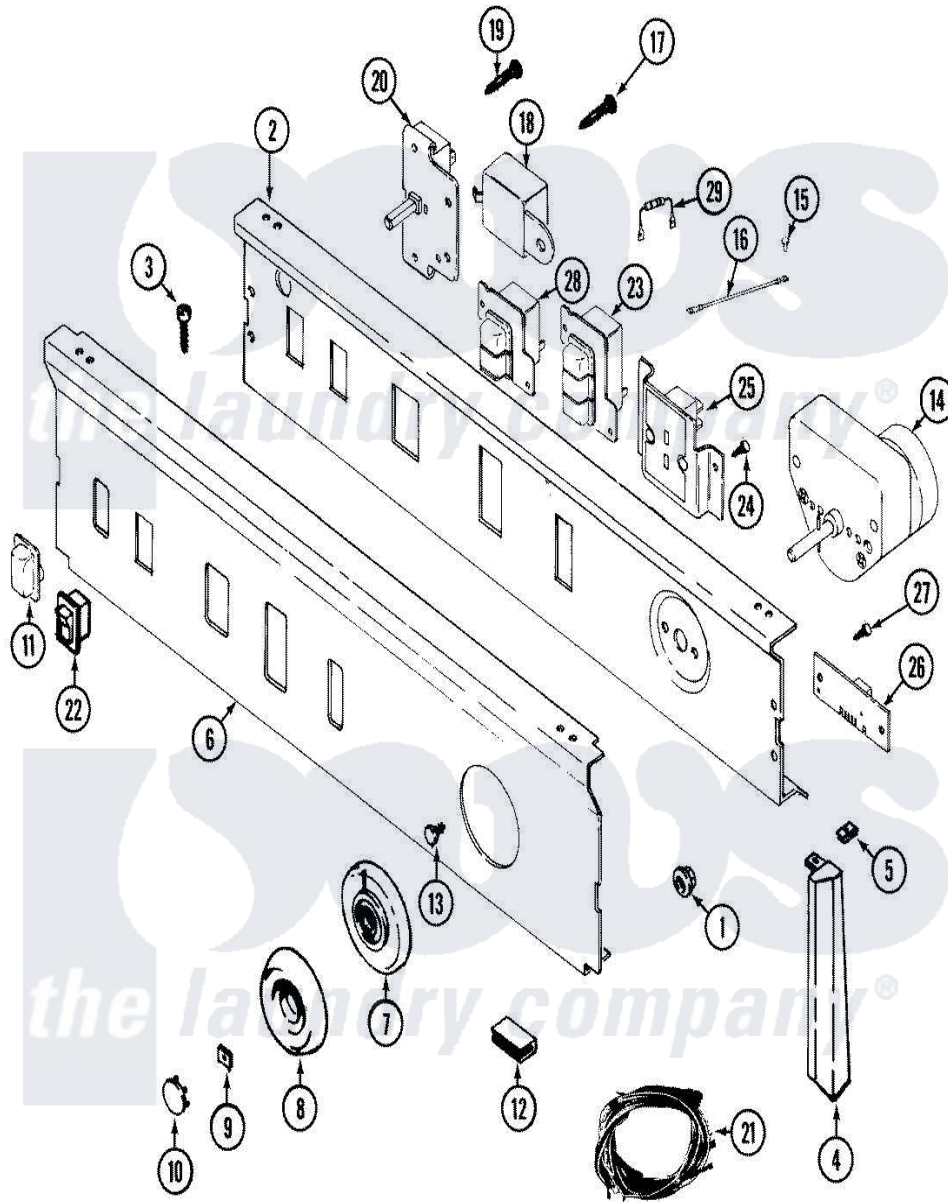

Maytag LDG8904AAM 03 - CONTROL PANEL (LDE8904ACM & LDG8904AAM)

Maytag Residential Maytag LDG8904AAM Dryer Parts Parts Diagram 03 - CONTROL PANEL (LDE8904ACM & LDG8904AAM)

Click on the part number to view part

Item	Original Part Number	Replaced By	Status	Part Description
1	214872			Palnut, End Cap Note: Nut, Lamp Holder
2	33001265			Plate, Support
3	210932			Screw, No.8 X 9/16 Ctsk Note: Screw, Inlet Duct
4	22001567			Cap, End
"	22001566	22001293		End Cap, Control Panel
"	22001293			End Cap, Control Panel
"	22001292	22001567		Cap, End
5	214894			Fastener, End Cap
6	33001460		Not Available	PANEL, CONTROL (ALM)
7	33001372		Not Available	SKIRT, TIMER DIAL (ALM)
8	33001282	33002325		Knob Assembly
9	312273			Nut, Control Knob
10	216424		Not Available	CAP, KNOB (ALM)

11	33001450	33001371	Button, Push-To-Start
12	214897		Pad, Control Panel
13	315317	488234	Screw 8-32 X 1/4
14	33001035		Timer
15	210186	3370225	Screw
16	204807		Ground Wire, Supp. Plte To Top Cover
17	315317	488234	Screw 8-32 X 1/4
18	Y308205	33001623	Buzzer, Non-Adjustable
19	315317	488234	Screw 8-32 X 1/4
20	33001232	Not Available	SWITCH, PUSH TO START
21	33001543	Not Available	HARNES, WIRE
"	33001348		Wire Harness, Main
22	22001282	22001135	Switch, Rocker
23	33001454		Switch, Temp.
24	315317	488234	Screw 8-32 X 1/4
25	33001045	Not Available	DISPLAY, DRYNESS ASY. (ALM)
26	33001212		Board, Control-Moisture Sensor
27	315317	488234	Screw 8-32 X 1/4
28	33001455	33001219	Switch, Push Button
29	33001105		Resistor
30	16000327	Not Available	GUIDE, QUICK REF. - MAYTAG
"	33001263	Not Available	MANUAL, USE & CARE