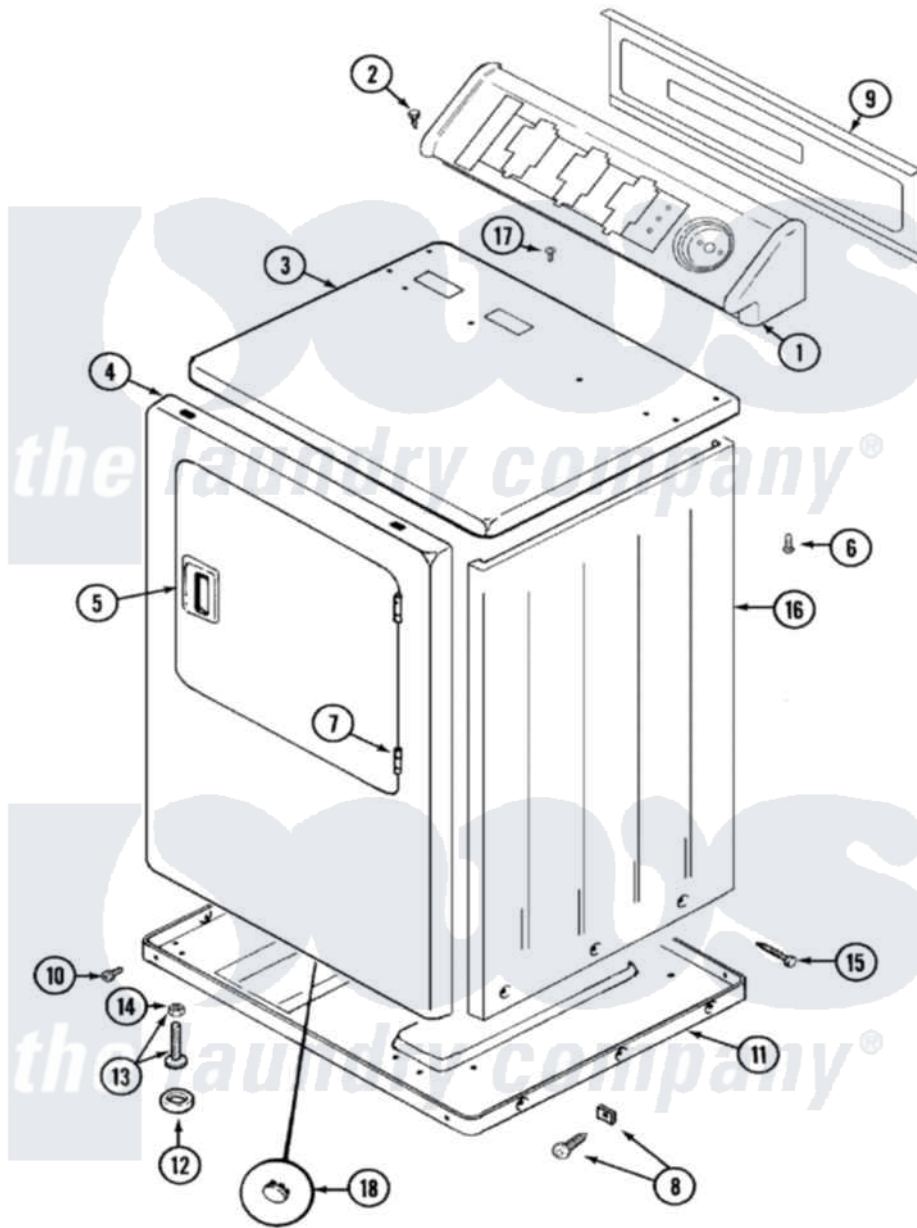

# Maytag LDG9206AAE 01 - CABINET-FRONT

Maytag Residential Maytag LDG9206AAE Dryer Parts Parts Diagram 01 - CABINET-FRONT  
 Click on the part number to view part

Item	Original Part Number	Replaced By	Status	Part Description
1	33001612		Not Available	CONSOLE (WHT)
2	216423	<a href="#">3370225</a>		Screw
3	<a href="#">33001608</a>			Cover, Top
4	<a href="#">33001610</a>			Panel, Front
"	33001486	<a href="#">98008544</a>		Screw
5	<a href="#">33001241</a>			Handle, Door
6	<a href="#">214354</a>			Screw, Top Cover To Cabnt.
7	<a href="#">33001230</a>			Hinge, Door
8	<a href="#">12001341</a>			Screw And Fastener Kit
9	33001625		Not Available	PANEL, BACK----NA
10	<a href="#">Y313561</a>			Screw----NA
"	Y310632	<a href="#">1163839</a>		Screw
11	Y303361		Not Available	BASE ASSY. (UPPER & LOWER)
12	<a href="#">Y314137</a>			Foot, Rubber
13	<a href="#">Y305086</a>			Adjustable Leg And Nut
14	Y052740	<a href="#">62739</a>		Nut, Lock

15	<a href="#">213007</a>		Xfor Cabinet See Cabinet, Back
16	33001159	<a href="#">33001327</a>	Cabinet
17	210186	<a href="#">3370225</a>	Screw
18	33001614	Not Available	PLUG, FRONT PANEL (WHT)