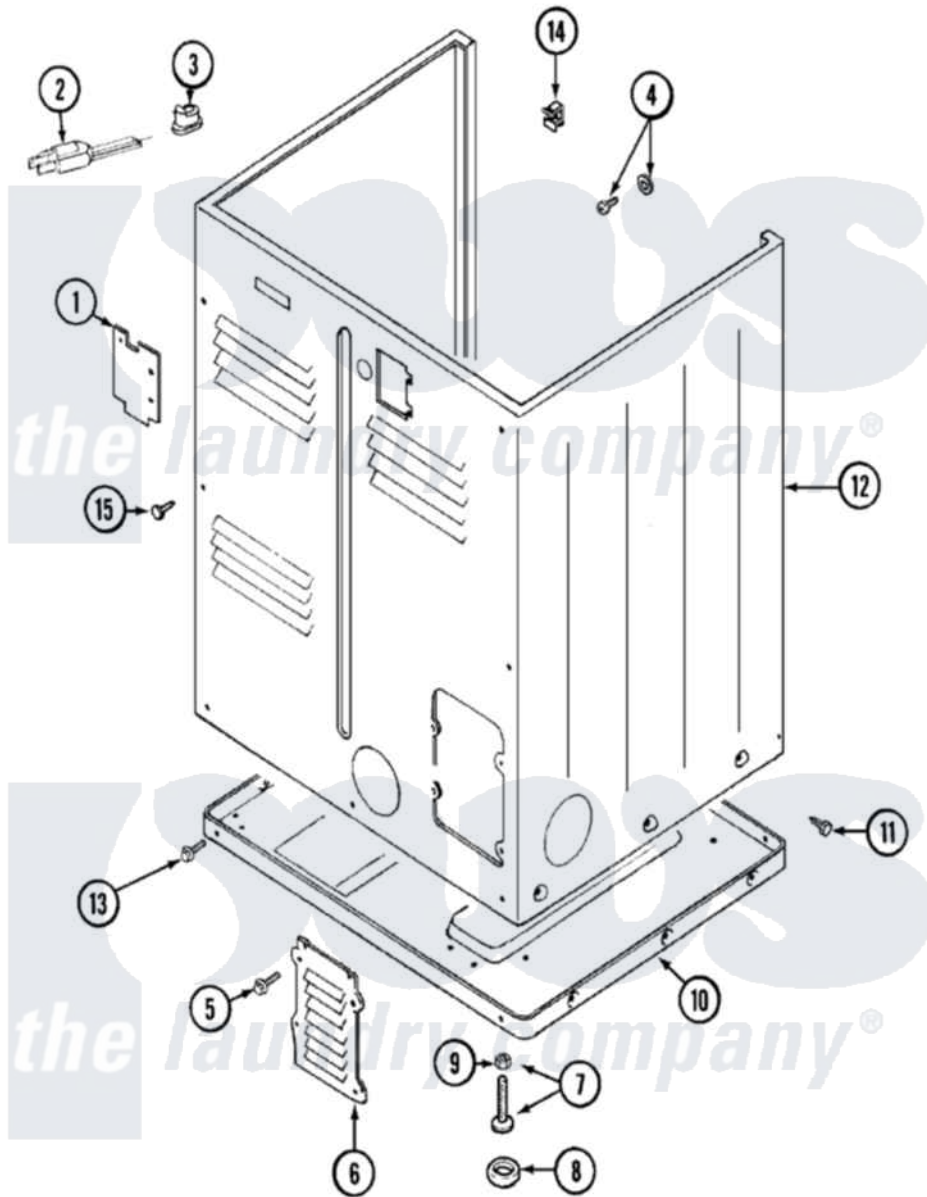

# Maytag LDG9206AAE 02 - CABINET-REAR

Maytag [Residential Maytag LDG9206AAE Dryer Parts](#) Parts Diagram 02 - CABINET-REAR  
 Click on the part number to view part

Item	Original Part Number	Replaced By	Status	Part Description
1	Y312905		Not Available	COVER, TERMINAL
2	33001246		Not Available	CORD, POWER
3	<a href="#">211881</a>			Grommet, Cord Part Not Used- Gas Models Only
4	303846	<a href="#">22003781</a>		Screw, Ground Strap
5	216423	<a href="#">3370225</a>		Screw
6	Y312951		Not Available	ACCESS COVER, BACK
7	<a href="#">Y305086</a>			Adjustable Leg And Nut
8	<a href="#">Y314137</a>			Foot, Rubber
9	Y052740	<a href="#">62739</a>		Nut, Lock
10	Y303361		Not Available	BASE ASSY. (UPPER & LOWER)
11	<a href="#">213007</a>			Xfor Cabinet See Cabinet, Back
12	33001159	<a href="#">33001327</a>		Cabinet
13	<a href="#">Y313561</a>			Screw----NA
"	Y310632	<a href="#">1163839</a>		Screw