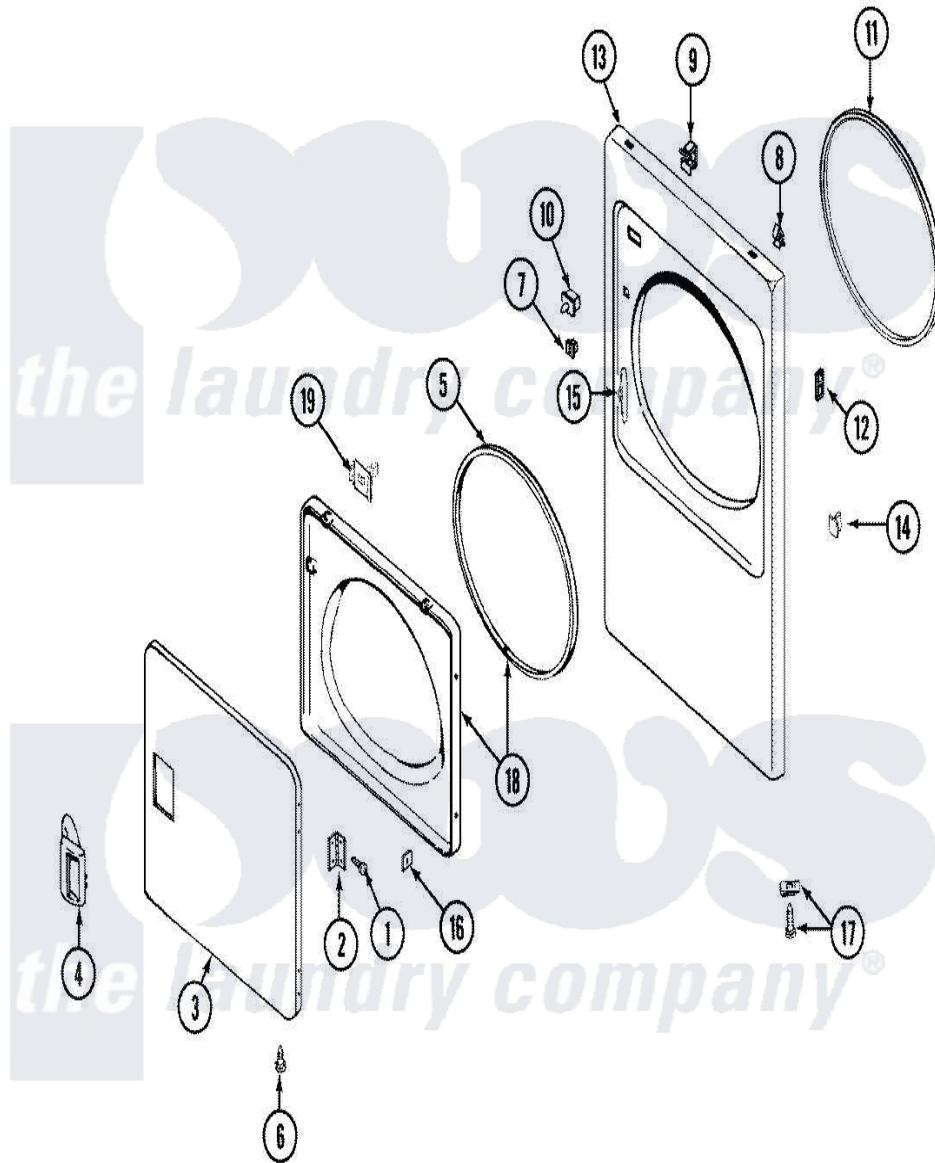

# Maytag LDG9206AAE 04 - DOOR

Maytag [Residential Maytag LDG9206AAE Dryer Parts](#) Parts Diagram 04 - DOOR  
 Click on the part number to view part

Item	Original Part Number	Replaced By	Status	Part Description
1	<a href="#">Y314062</a>			Screw, Door Hinge And Panel
2	<a href="#">33001230</a>			Hinge, Door
3	<a href="#">22001817</a>			Sheet, Sound Damper
"	<a href="#">33001240</a>			Door
4	<a href="#">33001241</a>			Handle, Door
5	<a href="#">33001131</a>			Seal, Door
6	33001132	<a href="#">33002342</a>		Plug, Sifht Hole
7	Y304578	<a href="#">LA-1003</a>		Door Catch Kit
8	<a href="#">22001650</a>			Fastener, Spring
9	<a href="#">Y310376</a>			Clip, Door Switch Harness
10	33001509	<a href="#">W10169313</a>		Switch-Dor
11	<a href="#">314937</a>			Seal, Front Panel
12	33001487		Not Available	NUT, SPEED
13	33001486	<a href="#">98008544</a>		Screw
"	<a href="#">33001610</a>			Panel, Front
14	33001174	<a href="#">LA-1003</a>		Door Catch Kit

15	<a href="#">33001175</a>		Cover, Hinge Hole
16	<a href="#">Y313910</a>		Clip, Door Liner To Outer Panel
17	<a href="#">12001341</a>		Screw And Fastener Kit
18	33001243	Not Available	PANEL, INNER DOOR (W/SEAL)
19	<a href="#">33001305</a>		Strike, Door