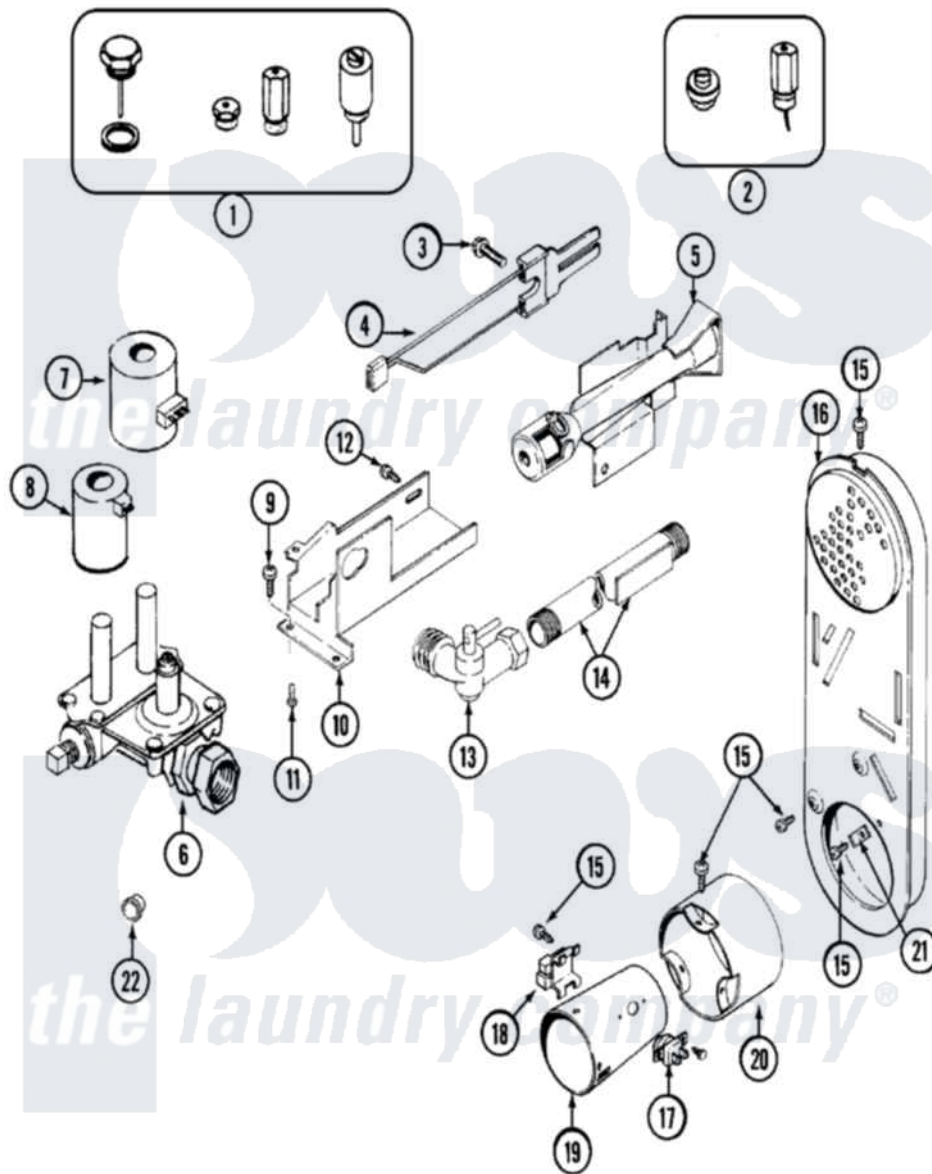

# Maytag LDG9206AAE 06 - GAS VALVE

Maytag [Residential Maytag LDG9206AAE Dryer Parts](#) Parts Diagram 06 - GAS VALVE  
 Click on the part number to view part

| Item | Original Part Number    | Replaced By                | Status | Part Description                                  |
|------|-------------------------|----------------------------|--------|---|
| 1    | Y306195                 | <a href="#">MAL9000AXX</a> |        | LP Gas Con  |
| 2    | 306204                  | <a href="#">33002924</a>   |        | Gas Conv K  |
| 3    | <a href="#">304971</a>  |                            |        | Screw Note: Screw, Igniter                        |
| 4    | 304970                  | <a href="#">4391996</a>    |        | Ignitor   |
| 5    | 33001247                | <a href="#">33002793</a>   |        | Burner Assembly                                   |
| 6    | <a href="#">306176</a>  |                            |        | Valve, Gas  |
| 7    | <a href="#">306106</a>  |                            |        | Coil, Holding And Booster--W                      |
| 8    | 306105                  | <a href="#">694540</a>     |        | Coil, 60 Hz                                       |
| 9    | <a href="#">Y313561</a> |                            |        | Screw---NA  |
| 10   | <a href="#">314566</a>  |                            |        | Gas Control Bracket                               |
| 11   | <a href="#">Y313559</a> |                            |        | Screw   |
| 12   | 314568                  | <a href="#">Y313559</a>    |        | Screw   |
| "    | 314082                  | <a href="#">90767</a>      |        | Screw, 8A X 3/8 HeX Washer Head Tapping           |
| 13   | <a href="#">Y303349</a> |                            |        | Angle Shut-Off, Gas Valve                         |
| "    | 33001842                | <a href="#">3406051</a>    |        | Elbow Union Assembly<br>Pipe And Bracket Assembly |