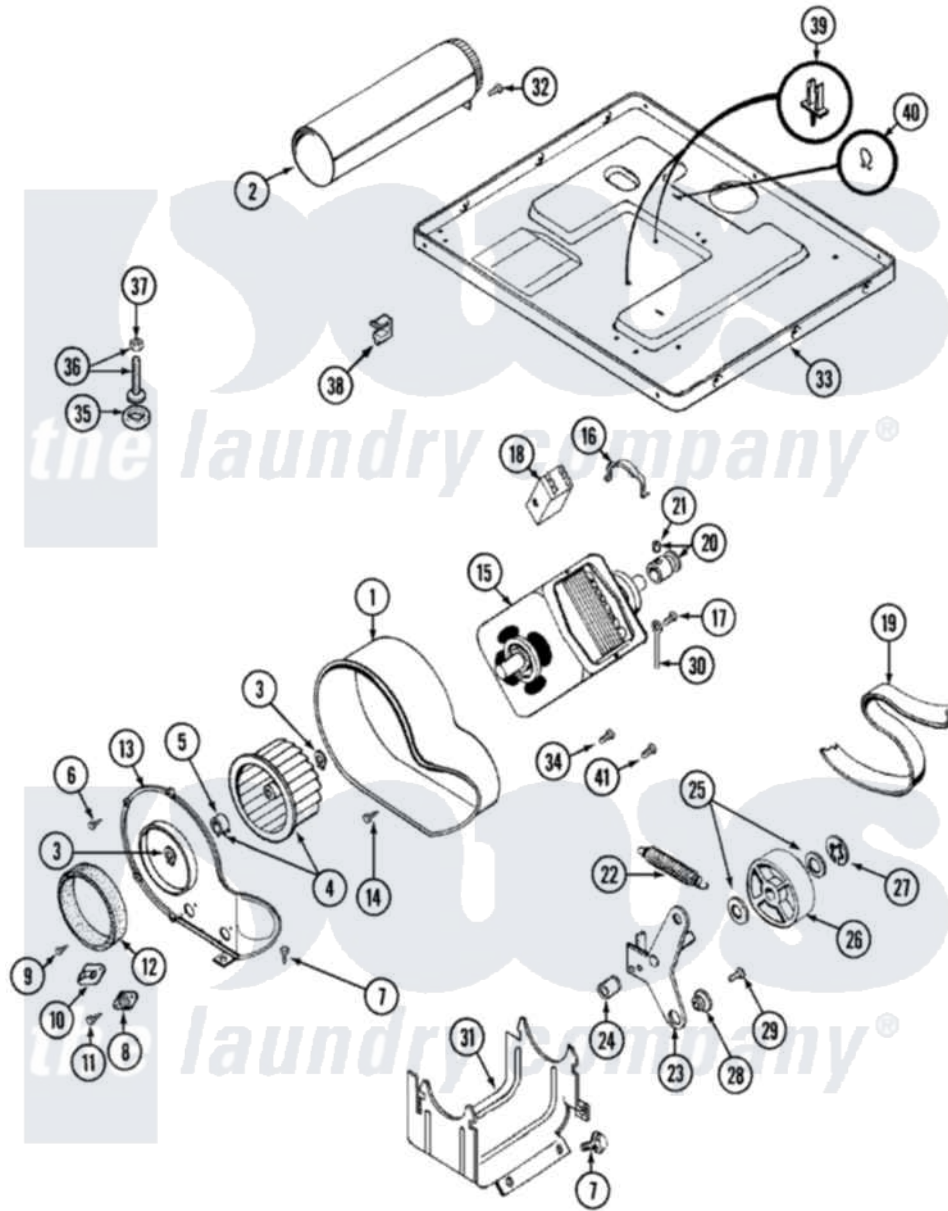

# Maytag LDG9206AAE 07 - MOTOR DRIVE

Maytag [Residential Maytag LDG9206AAE Dryer Parts](#) Parts Diagram 07 - MOTOR DRIVE  
 Click on the part number to view part

Item	Original Part Number	Replaced By	Status	Part Description
1	<a href="#">Y312893</a>			Housing, Blower
2	Y303442			EXHAUST DUCT ASSEMBLY
3	410233	<a href="#">9703438</a>		Ring-Retrn
4	<a href="#">Y303836</a>			Blower Wheel Assembly And Clamp
5	<a href="#">312967</a>			Clamp, Blower Housing
6	Y312961	<a href="#">W10116751</a>		Screw
7	<a href="#">Y313561</a>			Screw----NA
8	<a href="#">Y304475</a>			Cycling Thermostat 140 Deg.
9	211294	<a href="#">90767</a>		Screw, 8A X 3/8 HeX Washer Head Tapping
10	<a href="#">306604</a>			Cut-Off, Thermal Part Not Used
11	314848	<a href="#">W10116760</a>		Screw
12	<a href="#">Y312901</a>			Seal, Housing Cover
13	<a href="#">314846</a>			Cover, Blower Housing
14	314818	<a href="#">1163839</a>		Screw