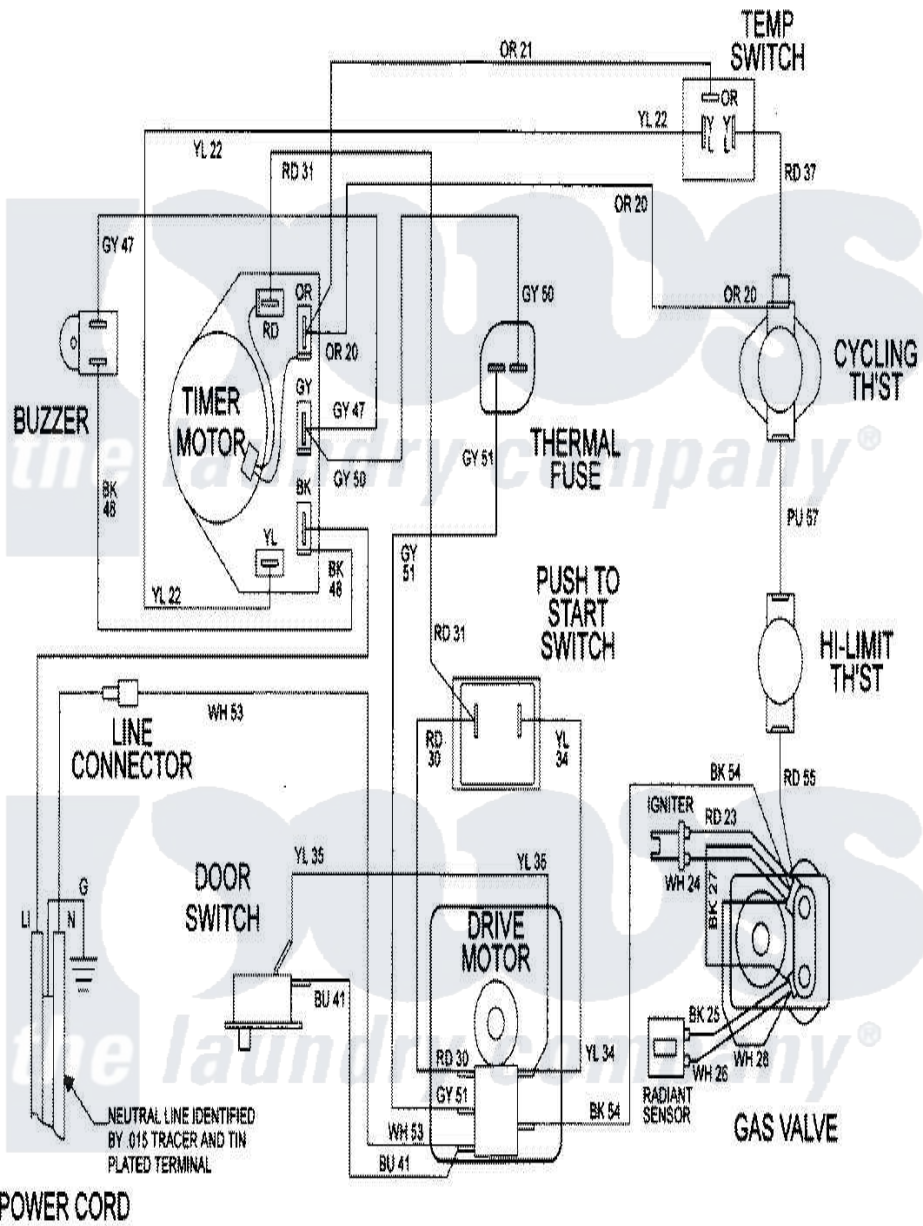

Maytag LDG9206AAE 09 - WIRING INFORMATION

Maytag [Residential Maytag LDG9206AAE Dryer Parts](#) Parts Diagram 09 - WIRING INFORMATION
 Click on the part number to view part

Item	Original Part Number	Replaced By	Status	Part Description
NI	15001952		Not Available	WIRING INFORMATION