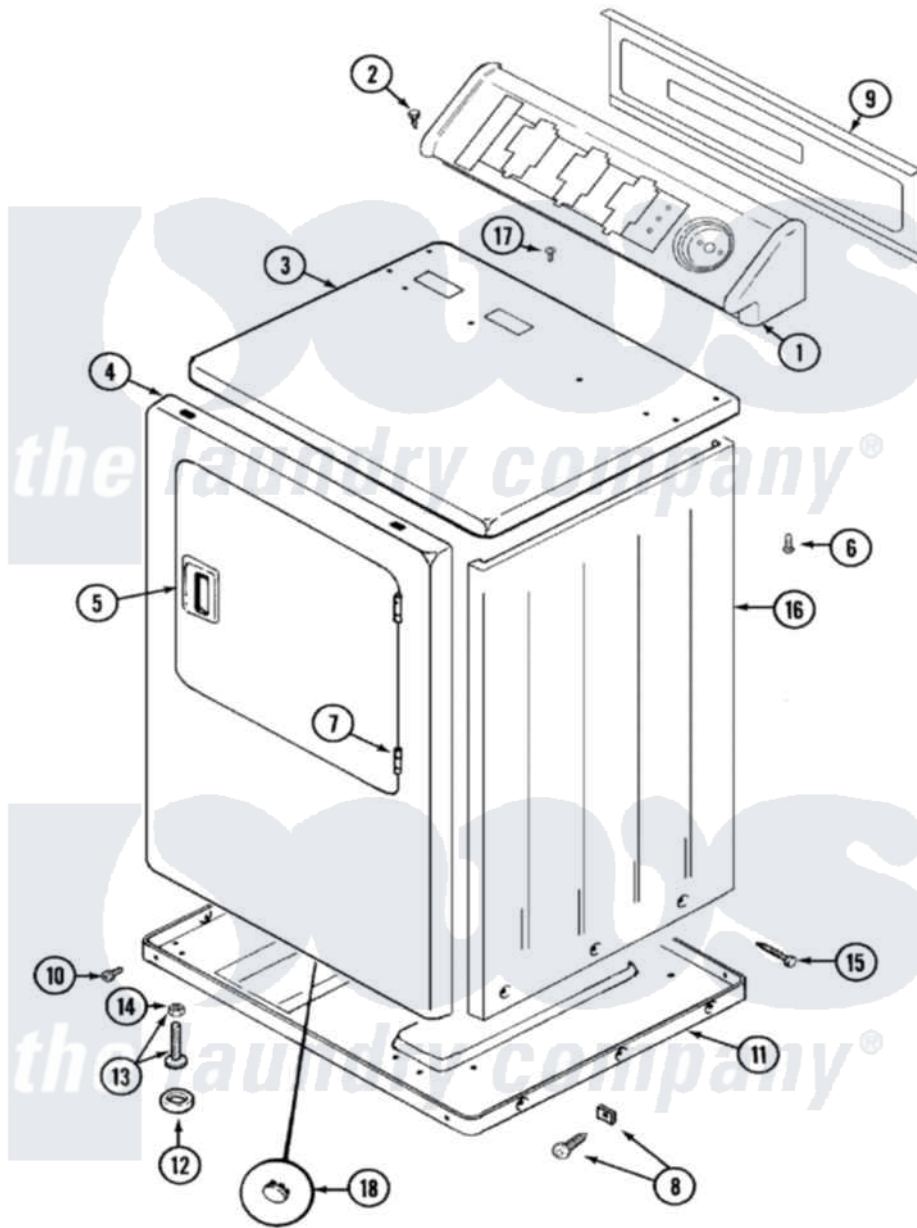

Maytag LDG9206AAM 01 - CABINET-FRONT

Maytag Residential Maytag LDG9206AAM Dryer Parts Parts Diagram 01 - CABINET-FRONT
 Click on the part number to view part

Item	Original Part Number	Replaced By	Status	Part Description
1	33001613			Console
2	216423	3370225		Screw
3	33001609			Cover, Top ----NA
4	33001611			Panel, Front ----NA
"	33001486	98008544		Screw
5	33001254	37001047		Handle, Door
6	214354			Screw, Top Cover To Cabnt.
7	33001230			Hinge, Door
8	12001340	204439		Screw And Fstner Assembly
9	33001625		Not Available	PANEL, BACK----NA
10	Y313561			Screw----NA
"	Y310632	1163839		Screw
11	Y303361		Not Available	BASE ASSY. (UPPER & LOWER)
12	Y314137			Foot, Rubber
13	Y305086			Adjustable Leg And Nut
14	Y052740	62739		Nut, Lock

15	213007		Xfor Cabinet See Cabinet, Back
16	33001160	Not Available	CABINET (ALM)
17	210186	3370225	Screw
18	33001615	Not Available	PLUG, FRONT PANEL (ALM)