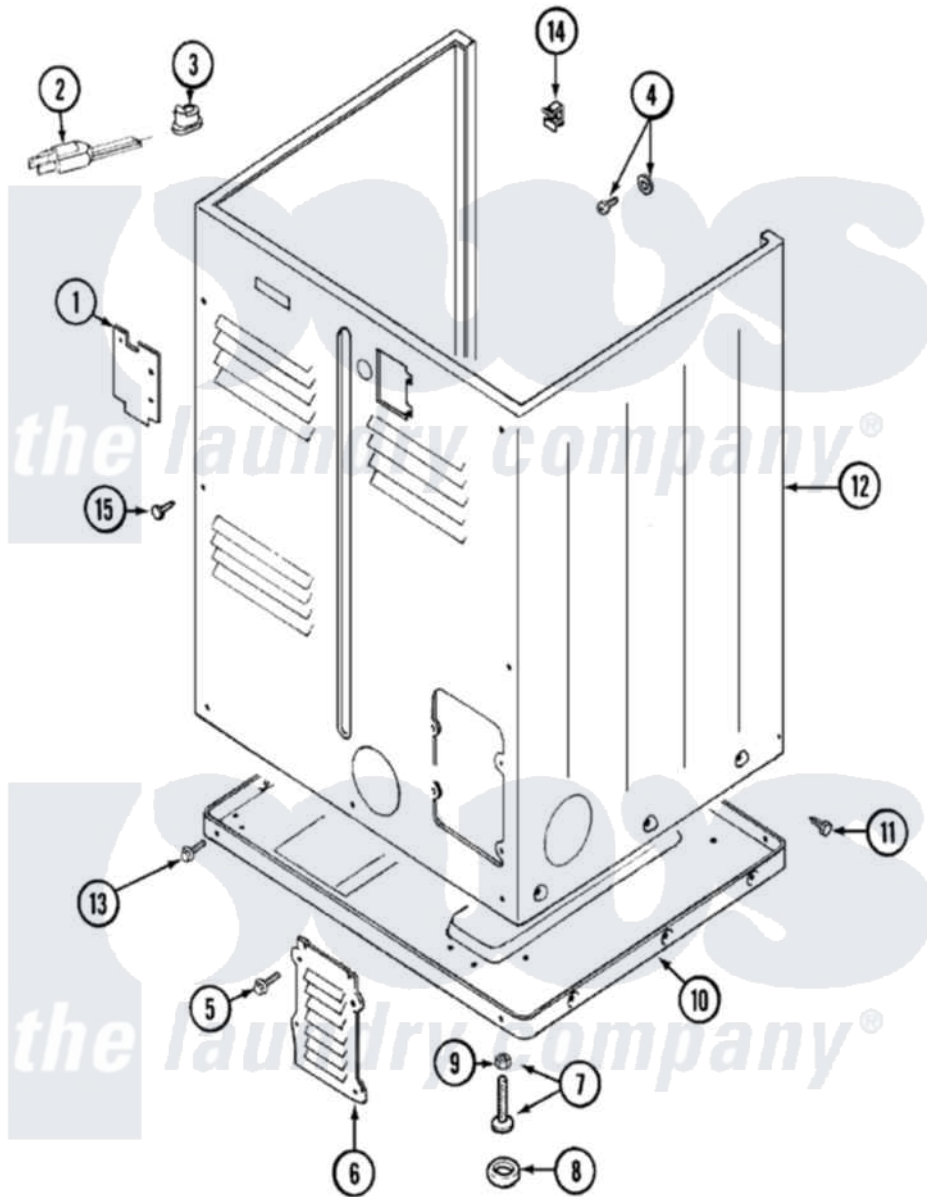

Maytag LDG9206AAM 02 - CABINET-REAR

Maytag [Residential Maytag LDG9206AAM Dryer Parts](#) Parts Diagram 02 - CABINET-REAR
 Click on the part number to view part

Item	Original Part Number	Replaced By	Status	Part Description
1	Y312905		Not Available	COVER, TERMINAL
2	33001246		Not Available	CORD, POWER
3	211881			Grommet, Cord Part Not Used- Gas Models Only
4	303846	22003781		Screw, Ground Strap
5	216423	3370225		Screw
6	Y312951		Not Available	ACCESS COVER, BACK
7	Y305086			Adjustable Leg And Nut
8	Y314137			Foot, Rubber
9	Y052740	62739		Nut, Lock
10	Y303361		Not Available	BASE ASSY. (UPPER & LOWER)
11	213007			Xfor Cabinet See Cabinet, Back
12	33001160		Not Available	CABINET (ALM)
13	Y313561			Screw----NA
"	Y310632	1163839		Screw