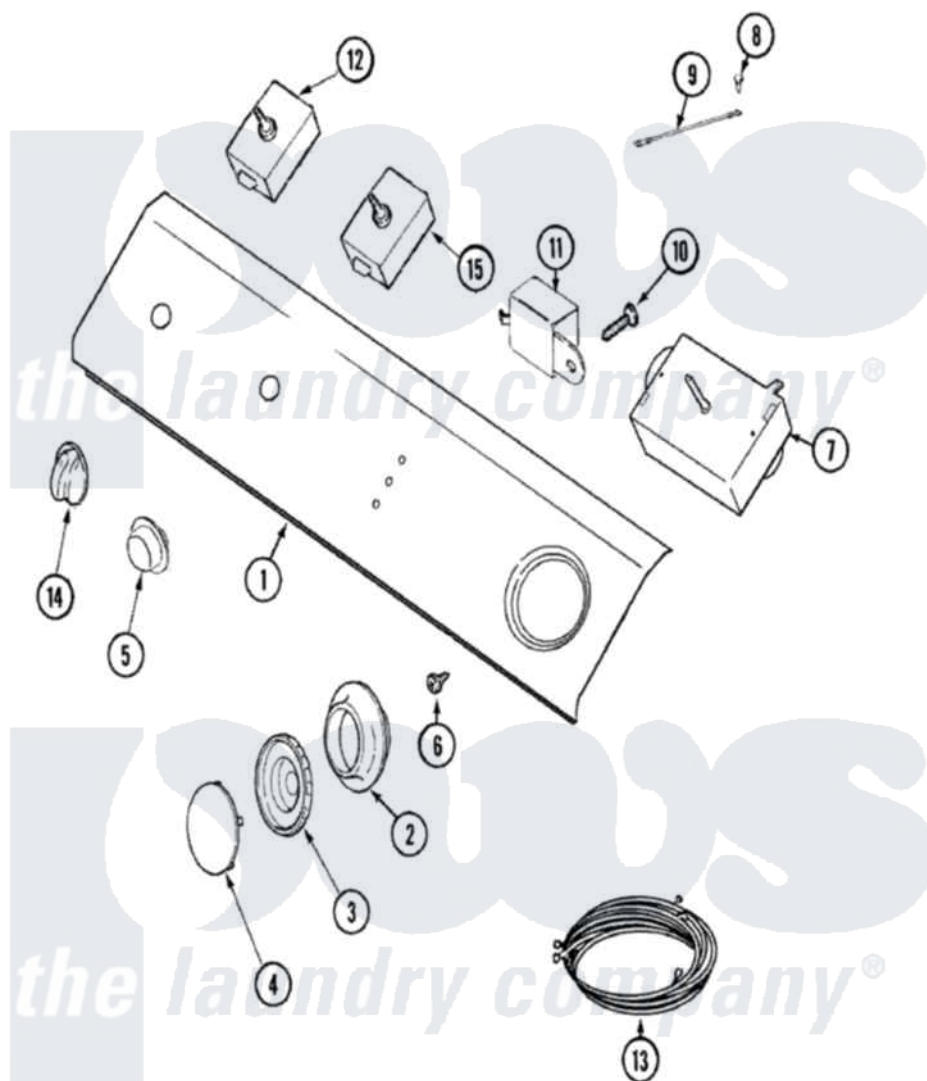

# Maytag LDG9206AAM 03 - CONTROL PANEL

Maytag [Residential Maytag LDG9206AAM Dryer Parts](#) Parts Diagram 03 - CONTROL PANEL

[Click on the part number to view part](#)

Item	Original Part Number	Replaced By	Status	Part Description
1	33001585		Not Available	PANEL, CONTROL (ALM)
"	22001662	<a href="#">8534058</a>		Screw
2	33001622	<a href="#">33002346</a>		Skirt, Timer Dial
3	<a href="#">22001659</a>			Timer Knob - Grey
4	<a href="#">22001665</a>			Insert, Timer Knob
5	33001620	<a href="#">33002435</a>		Button, Push-To-Start
6	33001690	<a href="#">90767</a>		Screw, 8A X 3/8 HeX Washer Head Tapping
7	<a href="#">33001624</a>			Timer
8	210186	<a href="#">3370225</a>		Screw
9	<a href="#">22001654</a>			Wire, Ground
10	216423	<a href="#">3370225</a>		Screw
11	<a href="#">33001623</a>			Buzzer, Non-Adjustable
12	33001727	<a href="#">33001618</a>		Switch- PU
13	<a href="#">33001627</a>			Wire Harness, Main
14	22001667	<a href="#">22002589</a>		Knob, Selector
15	<a href="#">33001694</a>			Switch, Temperature