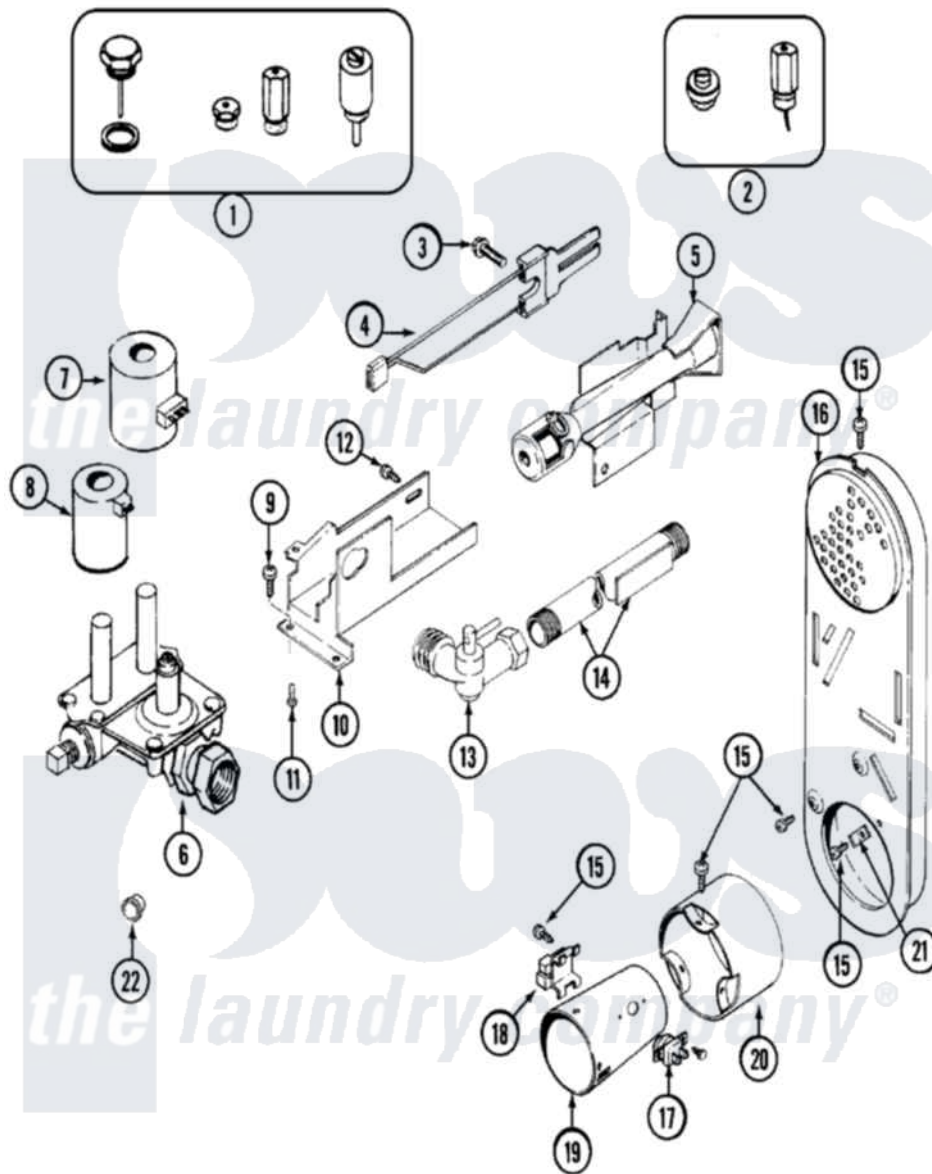

# Maytag LDG9206AAM 06 - GAS VALVE

Maytag [Residential Maytag LDG9206AAM Dryer Parts](#) Parts Diagram 06 - GAS VALVE  
 Click on the part number to view part

Item	Original Part Number	Replaced By	Status	Part Description
1	Y306195	<a href="#">MAL9000AXX</a>		LP Gas Con
2	306204	<a href="#">33002924</a>		Gas Conv K
3	<a href="#">304971</a>			Screw Note: Screw, Igniter
4	304970	<a href="#">4391996</a>		Ignitor
5	33001247	<a href="#">33002793</a>		Burner Assembly
6	<a href="#">306176</a>			Valve, Gas
7	<a href="#">306106</a>			Coil, Holding And Booster--W
8	306105	<a href="#">694540</a>		Coil, 60 Hz
9	<a href="#">Y313561</a>			Screw---NA
10	<a href="#">314566</a>			Gas Control Bracket
11	<a href="#">Y313559</a>			Screw
12	314568	<a href="#">Y313559</a>		Screw
"	314082	<a href="#">90767</a>		Screw, 8A X 3/8 HeX Washer Head Tapping
13	<a href="#">Y303349</a>			Angle Shut-Off, Gas Valve
"	33001842	<a href="#">3406051</a>		Elbow Union Assembly Pipe And Bracket Assembly

14	Y303383	<a href="#">33001735</a>	Series 18 Not Needed Use Vavle
15	211294	<a href="#">90767</a>	Screw, 8A X 3/8 HeX Washer Head Tapping
16	Y308504	Not Available	INLET DUCT ASSEMBLY
17	<a href="#">303395</a>		Thermostat, Hi-Limit
18	Y303377	<a href="#">338906</a>	Radiant, Sensor
19	<a href="#">Y308548</a>		Combustion Cone Assembly
20	<a href="#">Y303841</a>		Cone, Extension
21	<a href="#">Y312890</a>		Retainer, Heater Chamber
22	<a href="#">33001693</a>		Cap, Gas Pipe