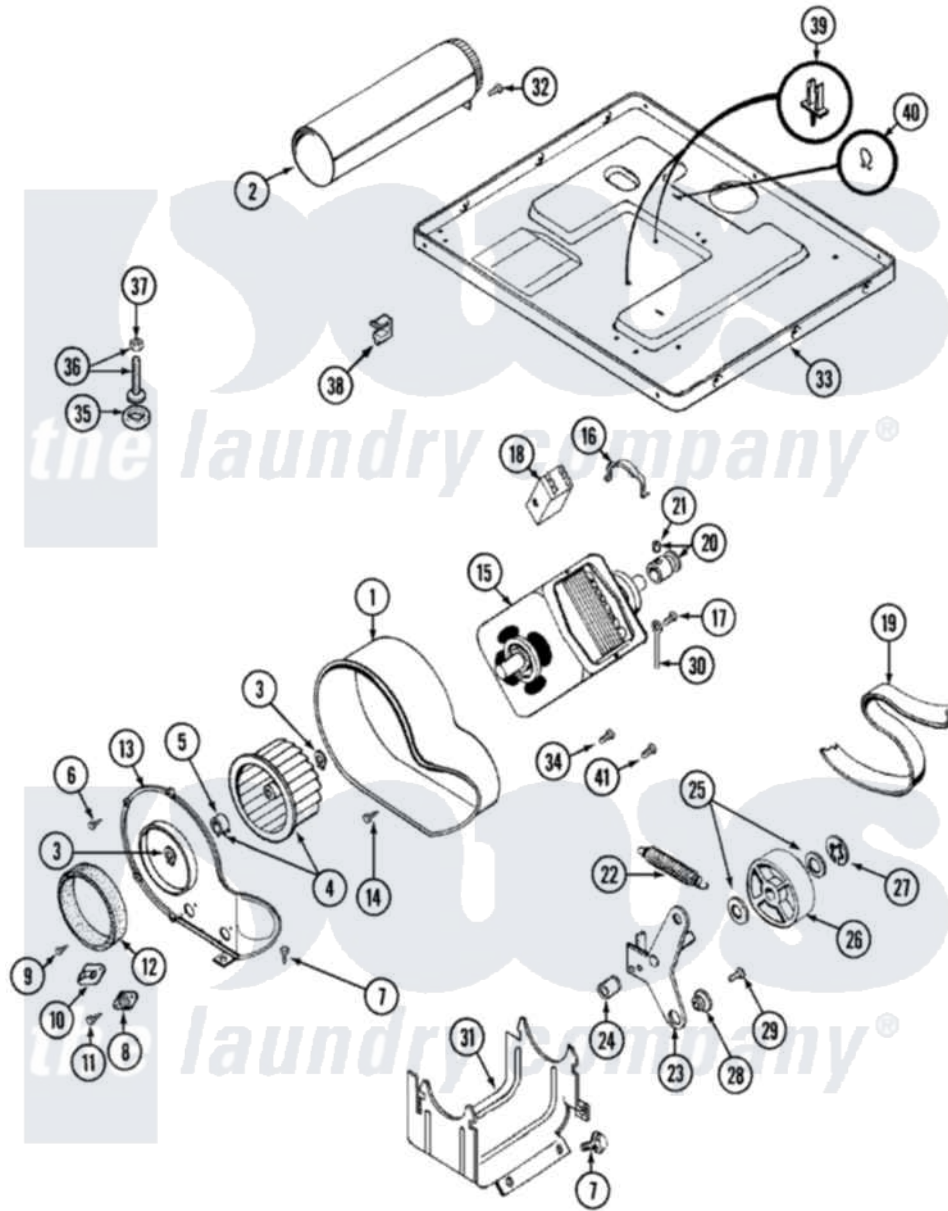

# Maytag LDG9206AAM 07 - MOTOR DRIVE

Maytag [Residential Maytag LDG9206AAM Dryer Parts](#) Parts Diagram 07 - MOTOR DRIVE  
 Click on the part number to view part

Item	Original Part Number	Replaced By	Status	Part Description
1	<a href="#">Y312893</a>			Housing, Blower
2	Y303442			EXHAUST DUCT ASSEMBLY
3	410233	<a href="#">9703438</a>		Ring-Retrn
4	<a href="#">Y303836</a>			Blower Wheel Assembly And Clamp
5	<a href="#">312967</a>			Clamp, Blower Housing
6	Y312961	<a href="#">W10116751</a>		Screw
7	<a href="#">Y313561</a>			Screw----NA
8	<a href="#">Y304475</a>			Cycling Thermostat 140 Deg.
9	211294	<a href="#">90767</a>		Screw, 8A X 3/8 HeX Washer Head Tapping
10	<a href="#">306604</a>			Cut-Off, Thermal Part Not Used
11	314848	<a href="#">W10116760</a>		Screw
12	<a href="#">Y312901</a>			Seal, Housing Cover
13	<a href="#">314846</a>			Cover, Blower Housing
14	314818	<a href="#">1163839</a>		Screw