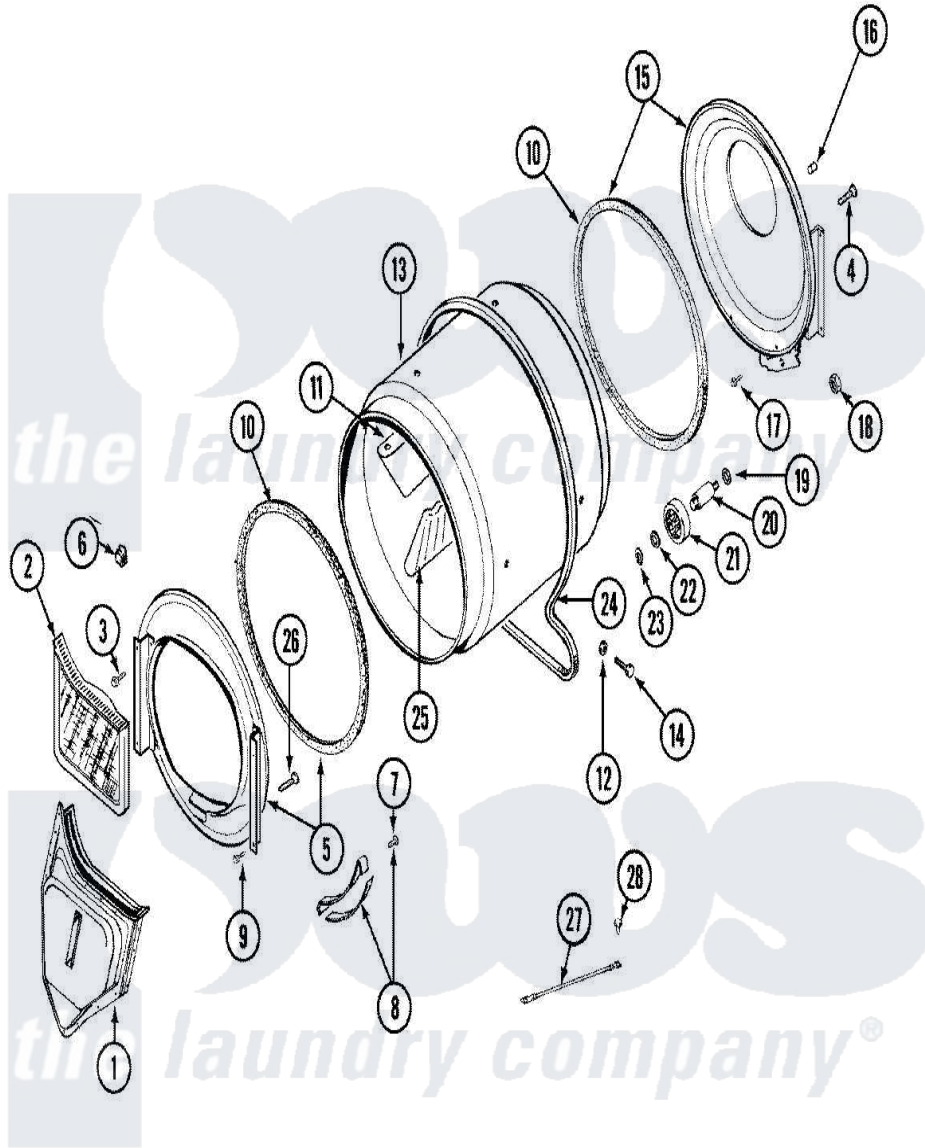

Maytag LDG9206AAM 08 - TUMBLER

Maytag [Residential Maytag LDG9206AAM Dryer Parts](#) Parts Diagram 08 - TUMBLER
 Click on the part number to view part

Item	Original Part Number	Replaced By	Status	Part Description
1	33001016			Outlet Duct Assembly
2	33001171	33002970		Lint Filte
3	313764		Not Available	SCREW
4	Y313561			Screw----NA
5	33001179			Front, Tumbler
6	Y310376			Clip, Door Switch Harness
7	210720			Rivet, Bearing To Tumbler Frmt
8	306508			Tumbler Bearing Kit ---W
9	Y310632	1163839		Screw
10	314820			Seal, Tumbler
11	33001012			Baffle
12	314158			Washer, Baffle To Tumbler
13	33001108		Not Available	DRYER TUMBLER, W/O BAFFLES
14	Y310759			Screw, Tumbler Baffles
15	33001178			Back, Tumbler
16	313915	31-3915		Tech Sheet

17	Y310632	1163839	Screw
18	312538	33001443	Nut, Hex
19	Y313347	312535	Washer, Vault Mounting Brk.
20	Y312948	6-3129480	Shaft- Tumbler
21	Y303373	12001541	Drum Roller/Washer Assembly--W
22	312535		Washer, Vault Mounting Brk.
23	410233	9703438	Ring-Retrn
24	Y312959		Poly "V" Belt For Tumbler
25	33001004		Baffle, Tall
26	Y314110	33002917	Screw, No.10-16
27	901220		Ground Wire
28	910343	488234	Screw 8-32 X 1/4