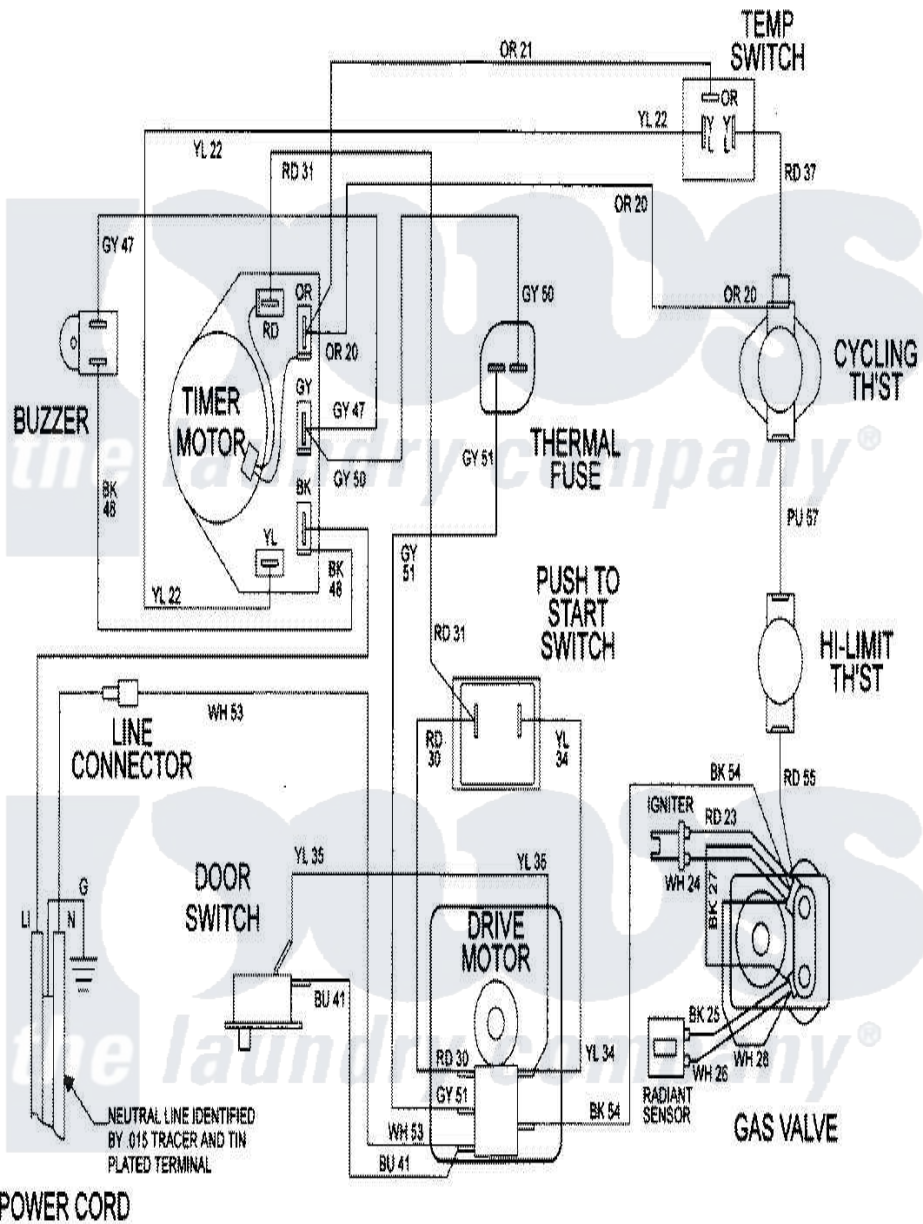

Maytag LDG9206AAM 09 - WIRING INFORMATION

Maytag [Residential Maytag LDG9206AAM Dryer Parts](#) Parts Diagram 09 - WIRING INFORMATION
 Click on the part number to view part

| Item | Original Part Number | Replaced By | Status | Part Description |
|------|----------------------|-------------|---------------|--------------------|
| NI | 15001952 | | Not Available | WIRING INFORMATION |