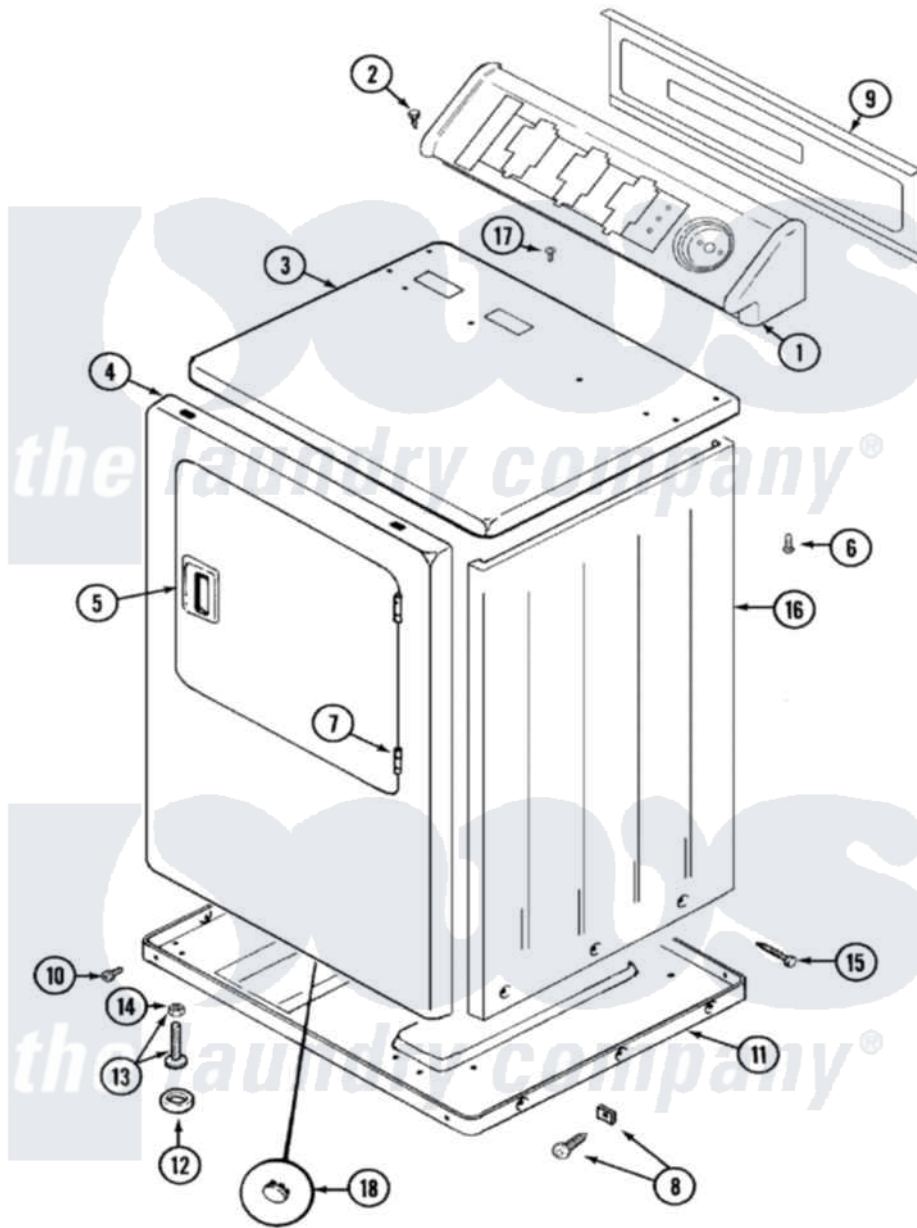

# Maytag LDG9206ABE 01 - CABINET-FRONT

Maytag Residential Maytag LDG9206ABE Dryer Parts Parts Diagram 01 - CABINET-FRONT  
 Click on the part number to view part

Item	Original Part Number	Replaced By	Status	Part Description
1	33001612		Not Available	CONSOLE (WHT)
2	216423	<a href="#">3370225</a>		Screw
3	<a href="#">33001608</a>			Cover, Top
4	<a href="#">33001610</a>			Panel, Front
"	33001486	<a href="#">98008544</a>		Screw
5	<a href="#">33001241</a>			Handle, Door
6	<a href="#">214354</a>			Screw, Top Cover To Cabnt.
7	<a href="#">33001230</a>			Hinge, Door
8	<a href="#">12001341</a>			Screw And Fastener Kit
9	33001625		Not Available	PANEL, BACK----NA
10	<a href="#">Y313561</a>			Screw----NA
"	Y310632	<a href="#">1163839</a>		Screw
11	Y303361		Not Available	BASE ASSY. (UPPER & LOWER)
12	<a href="#">Y314137</a>			Foot, Rubber
13	<a href="#">Y305086</a>			Adjustable Leg And Nut
14	Y052740	<a href="#">62739</a>		Nut, Lock

15	<a href="#">213007</a>		Xfor Cabinet See Cabinet, Back
16	33001159	<a href="#">33001327</a>	Cabinet
17	210186	<a href="#">3370225</a>	Screw
18	33001614	Not Available	PLUG, FRONT PANEL (WHT)