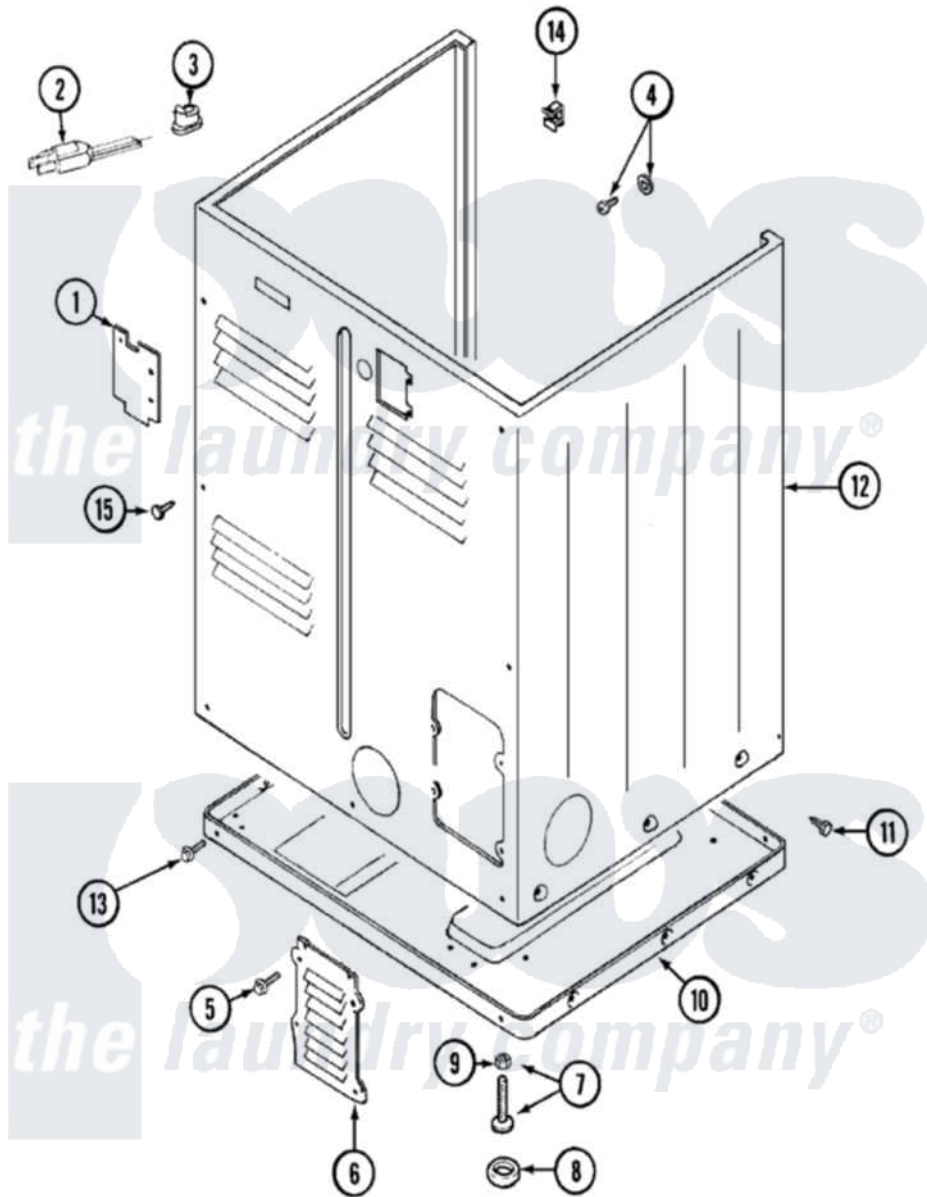

Maytag LDG9206ABE 02 - CABINET-REAR

Maytag [Residential Maytag LDG9206ABE Dryer Parts](#) Parts Diagram 02 - CABINET-REAR
 Click on the part number to view part

Item	Original Part Number	Replaced By	Status	Part Description
1	Y312905		Not Available	COVER, TERMINAL
2	33001246		Not Available	CORD, POWER
3	211881			Grommet, Cord Part Not Used-Gas Models Only
4	303846	22003781		Screw, Ground Strap
5	216423	3370225		Screw
6	Y312951		Not Available	ACCESS COVER, BACK
7	Y305086			Adjustable Leg And Nut
8	Y314137			Foot, Rubber
9	Y052740	62739		Nut, Lock
10	Y303361		Not Available	BASE ASSY. (UPPER & LOWER)
11	213007			Xfor Cabinet See Cabinet, Back
12	33001159	33001327		Cabinet
13	Y313561			Screw----NA
"	Y310632	1163839		Screw