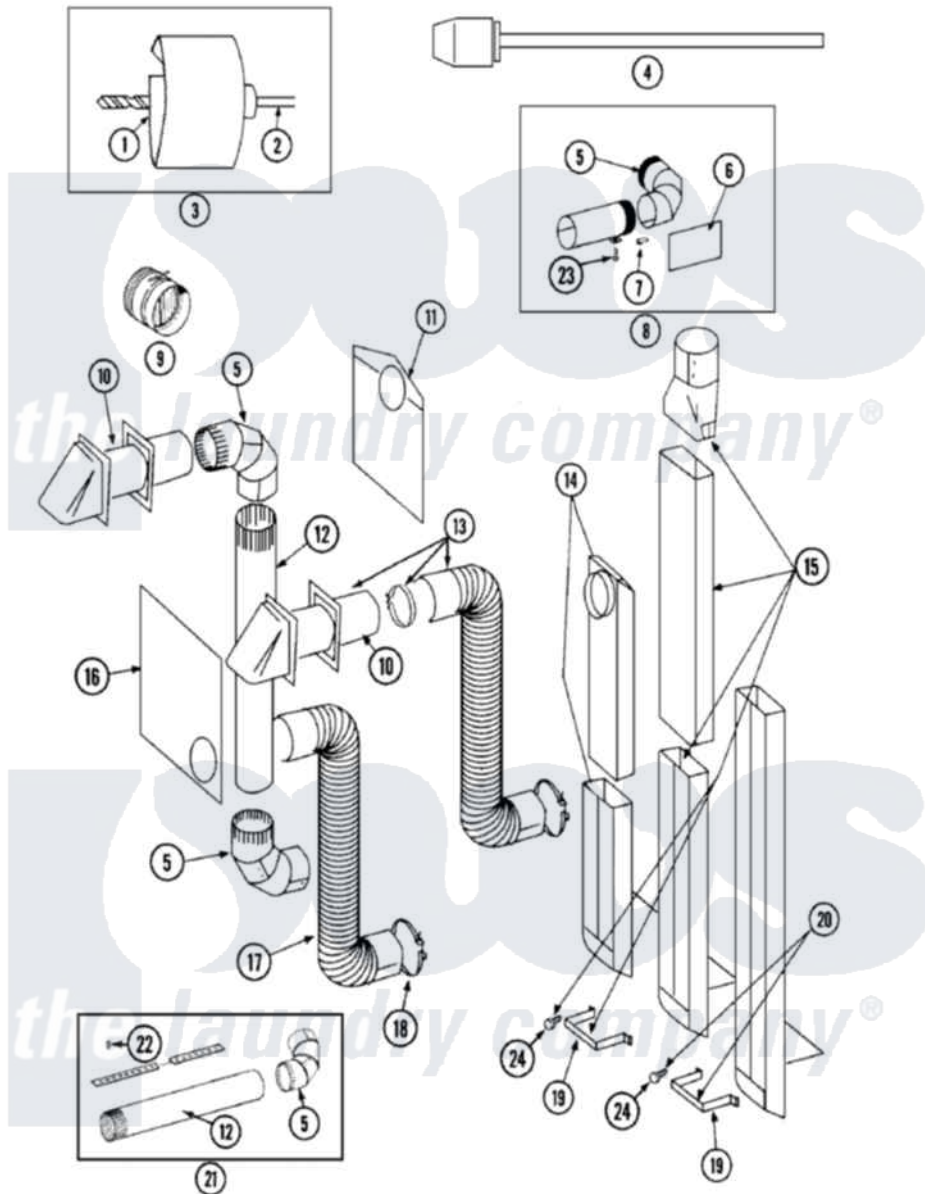

Maytag LDG9206ABE 05 - DUCTING

Maytag [Residential Maytag LDG9206ABE Dryer Parts](#) Parts Diagram 05 - DUCTING
 Click on the part number to view part

Item	Original Part Number	Replaced By	Status	Part Description
1	038179		Not Available	BLADE, SAW
2	038180		Not Available	REPLACEMENT DRILL
3	038766		Not Available	HOLE SAW W/DRILL BIT
4	038767			Extension Chuck, Drill
5	Y059131			Elbow, Venting
6	312302			Insulation, Exhaust Duct Kit
7	213323			Fastener, Exhaust Duct Kit
8	Y304652			Exhaust Duct Kit
9	059146		Not Available	DAMPER, BACK DRAFT
10	Y059129	4396007RW		Vent Hood
11	311353		Not Available	BAG, LINT (DACRON)
12	Y059130			Pipe, Venting
13	Y059143			Flexible Vent Kit
14	Y059135			Vent Duct Assembly
15	059144		Not Available	RECTANGULAR VENT KIT
16	Y059134			PLATE, ALUM. WINDOW (15``X20``)

17	Y304353	4396010RP	6ft Scvent
18	Y304630		Clamp, Flexible Duct
19	313272		Bracket, Exhaust Deflector
20	303736	Not Available	EXHAUST DEFLECTOR KIT
21	306399	Not Available	EXHAUST DEFLECTOR KIT
22	Y251119	3177991	Screw
23	211294	90767	Screw, 8A X 3/8 HeX Washer Head Tapping
24	211294	90767	Screw, 8A X 3/8 HeX Washer Head Tapping