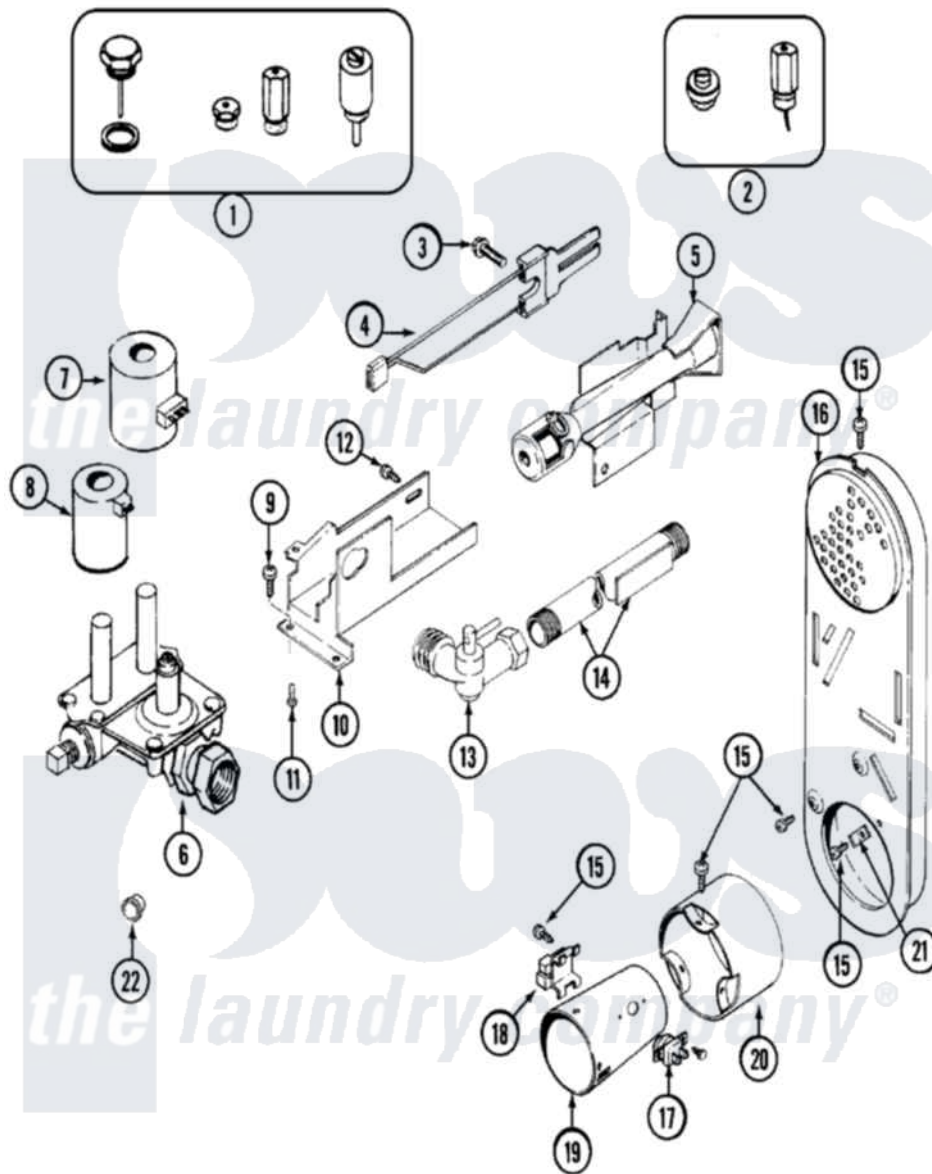

Maytag LDG9206ABE 06 - GAS VALVE

Maytag [Residential Maytag LDG9206ABE Dryer Parts](#) Parts Diagram 06 - GAS VALVE
 Click on the part number to view part

Item	Original Part Number	Replaced By	Status	Part Description
1	Y306195	MAL9000AXX		LP Gas Con
2	306204	33002924		Gas Conv K
3	304971			Screw Note: Screw, Igniter
4	304970	4391996		Ignitor
5	33001247	33002793		Burner Assembly
6	306176			Valve, Gas
7	306106			Coil, Holding And Booster--W
8	306105	694540		Coil, 60 Hz
9	Y313561			Screw---NA
10	314566			Gas Control Bracket
11	Y313559			Screw
12	314568	Y313559		Screw
"	314082	90767		Screw, 8A X 3/8 HeX Washer Head Tapping
13	Y303349			Angle Shut-Off, Gas Valve
"	33001842	3406051		Elbow Union Assembly Pipe And Bracket Assembly

14	Y303383	33001735	Series 18 Not Needed Use Vavle
15	211294	90767	Screw, 8A X 3/8 HeX Washer Head Tapping
16	Y308504	Not Available	INLET DUCT ASSEMBLY
17	303395		Thermostat, Hi-Limit
18	Y303377	338906	Radiant, Sensor
19	Y308548		Combustion Cone Assembly
20	Y303841		Cone, Extension
21	Y312890		Retainer, Heater Chamber
22	33001693		Cap, Gas Pipe