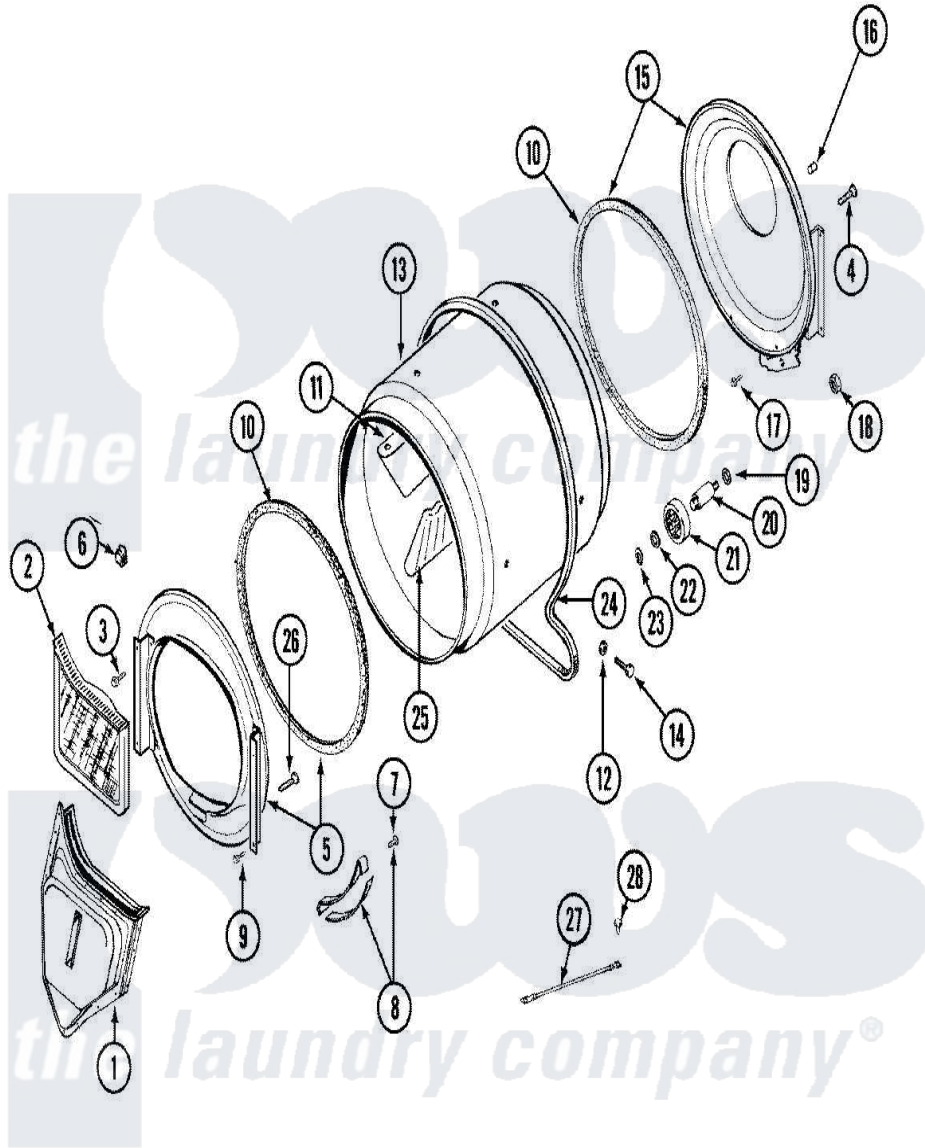

Maytag LDG9206ABE 08 - TUMBLER

Maytag [Residential Maytag LDG9206ABE Dryer Parts](#) Parts Diagram 08 - TUMBLER
 Click on the part number to view part

| Item | Original Part Number | Replaced By | Status | Part Description |
|------|--------------------------|--------------------------|---------------|--------------------------------|
| 1 | 33001016 | | | Outlet Duct Assembly |
| 2 | 33001171 | 33002970 | | Lint Filte |
| 3 | 313764 | | Not Available | SCREW |
| 4 | Y313561 | | | Screw----NA |
| 5 | 33001179 | | | Front, Tumbler |
| 6 | Y310376 | | | Clip, Door Switch Harness |
| 7 | 210720 | | | Rivet, Bearing To Tumbler Frmt |
| 8 | 306508 | | | Tumbler Bearing Kit ----W |
| 9 | Y310632 | 1163839 | | Screw |
| 10 | 314820 | | | Seal, Tumbler |
| 11 | 33001012 | | | Baffle |
| 12 | 314158 | | | Washer, Baffle To Tumbler |
| 13 | 33001108 | | Not Available | DRYER TUMBLER, W/O BAFFLES |
| 14 | Y310759 | | | Screw, Tumbler Baffles |
| 15 | 33001178 | | | Back, Tumbler |
| 16 | 313915 | 31-3915 | | Tech Sheet |

| | | | |
|----|--------------------------|---------------------------|-----------------------------------|
| 17 | Y310632 | 1163839 | Screw |
| 18 | 312538 | 33001443 | Nut, Hex |
| 19 | Y313347 | 312535 | Washer, Vault Mounting Brk. |
| 20 | Y312948 | 6-3129480 | Shaft- Tumbler |
| 21 | Y303373 | 12001541 | Drum Roller/Washer Assembly--W |
| 22 | 312535 | | Washer, Vault Mounting Brk. |
| 23 | 410233 | 9703438 | Ring-Retrn |
| 24 | Y312959 | | Poly "V" Belt For Tumbler |
| 25 | 33001004 | | Baffle, Tall |
| 26 | Y314110 | 33002917 | Screw, No.10-16 |