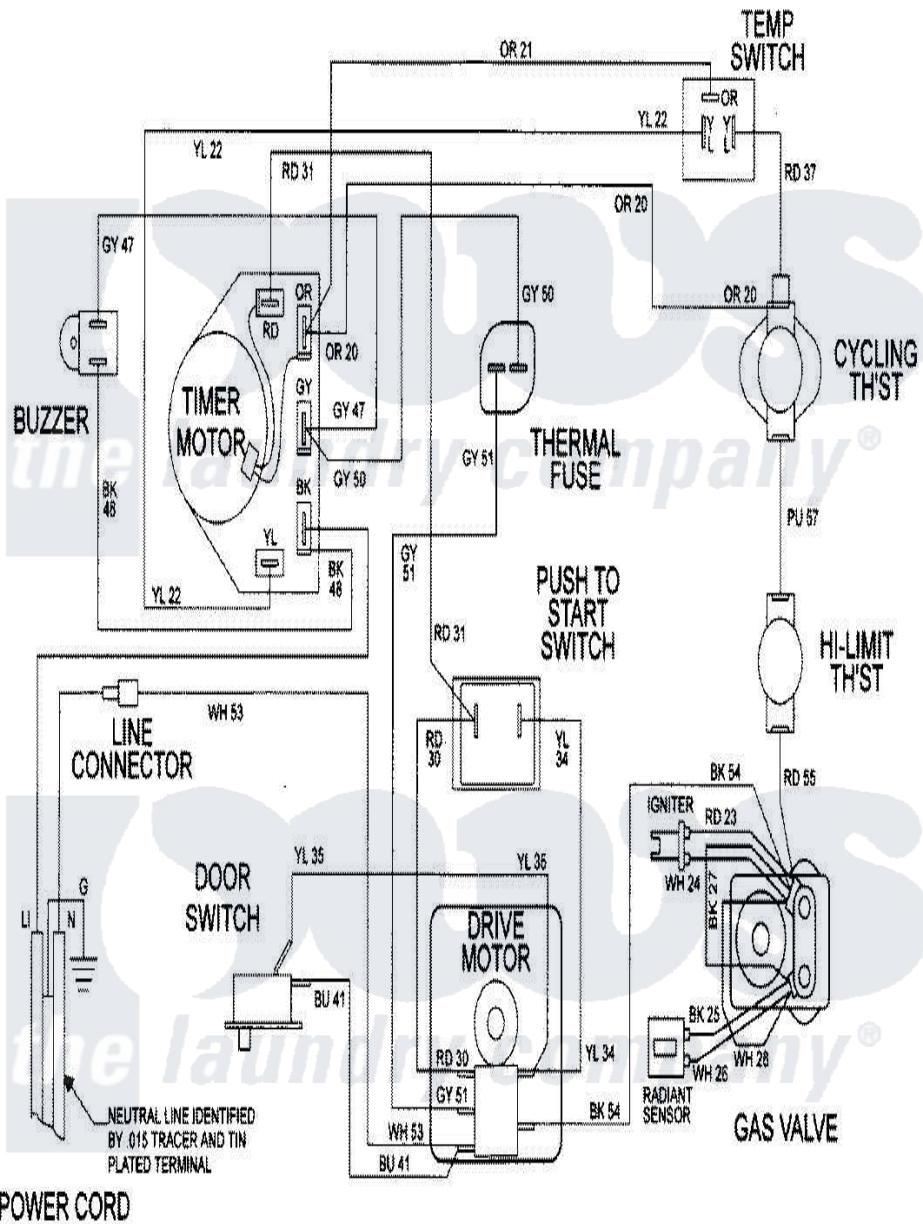

Maytag LDG9206ABE 09 - WIRING INFORMATION

Maytag [Residential Maytag LDG9206ABE Dryer Parts](#) Parts Diagram 09 - WIRING INFORMATION
 Click on the part number to view part

Item	Original Part Number	Replaced By	Status	Part Description
NI	15001952		Not Available	WIRING INFORMATION