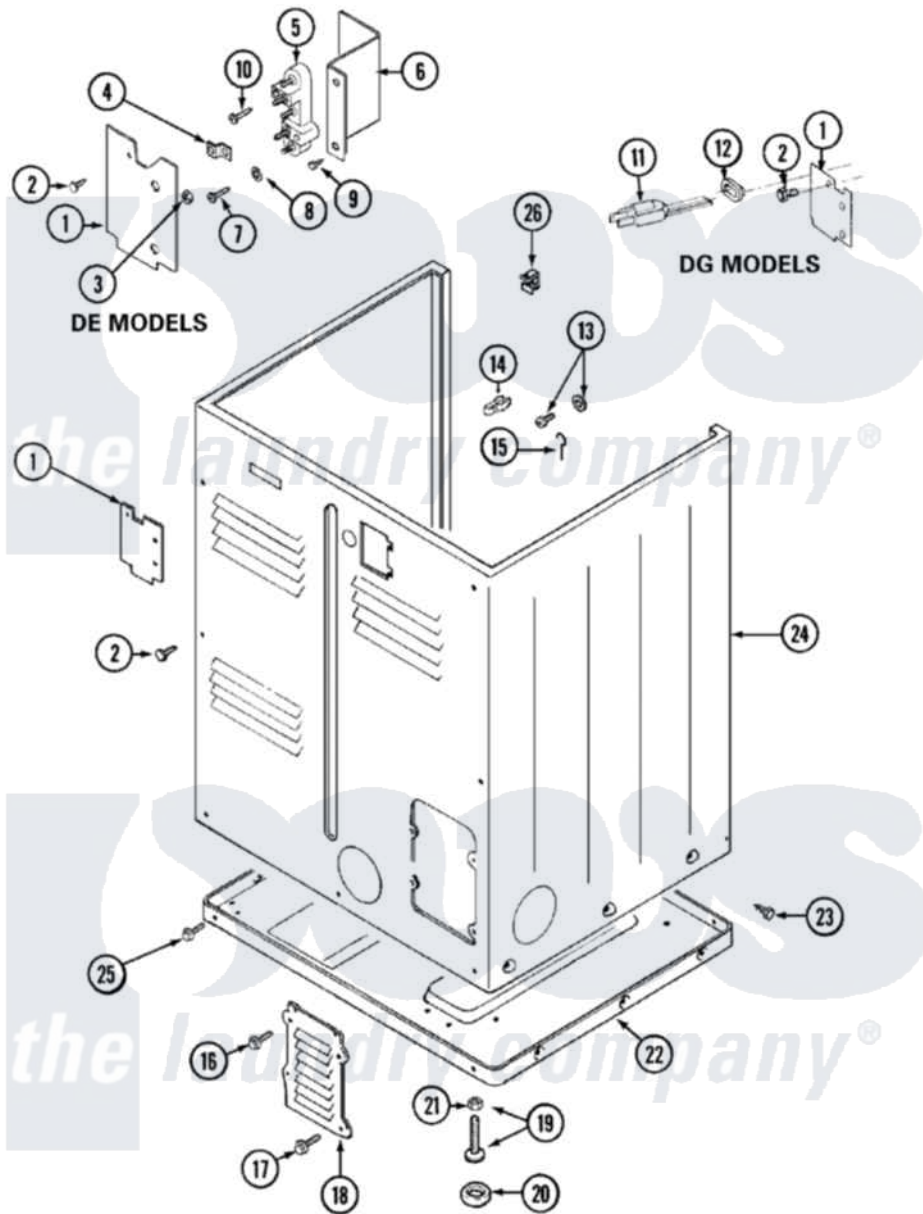

Maytag LDG9304AAE 02 - CABINET-REAR (WHT/WHT & ALM)

Maytag [Residential Maytag LDG9304AAE Dryer Parts](#) Parts Diagram 02 - CABINET-REAR (WHT/WHT & ALM)
 Click on the part number to view part

Item	Original Part Number	Replaced By	Status	Part Description
1	Y312905		Not Available	COVER, TERMINAL
2	Y313561			Screw---NA
11	33001246		Not Available	CORD, POWER
12	211881			Grommet, Cord Part Not Used-Gas Models Only
13	303846	22003781		Screw, Ground Strap
14	301548			Clamp, Ground Wire
15	204807			Ground Wire, Supp. Plte To Top Cover
16	Y313559			Screw
17	211294	90767		Screw, 8A X 3/8 HeX Washer Head Tapping
18	Y312951		Not Available	ACCESS COVER, BACK
19	Y305086			Adjustable Leg And Nut
20	Y314137			Foot, Rubber
21	Y052740	62739		Nut, Lock
22	Y303361		Not Available	BASE ASSY. (UPPER & LOWER)

23	213007		Xfor Cabinet See Cabinet, Back
24	33001159	33001327	Cabinet
25	Y313561		Screw----NA
"	Y310632	1163839	Screw
26	Y310376		Clip, Door Switch Harness