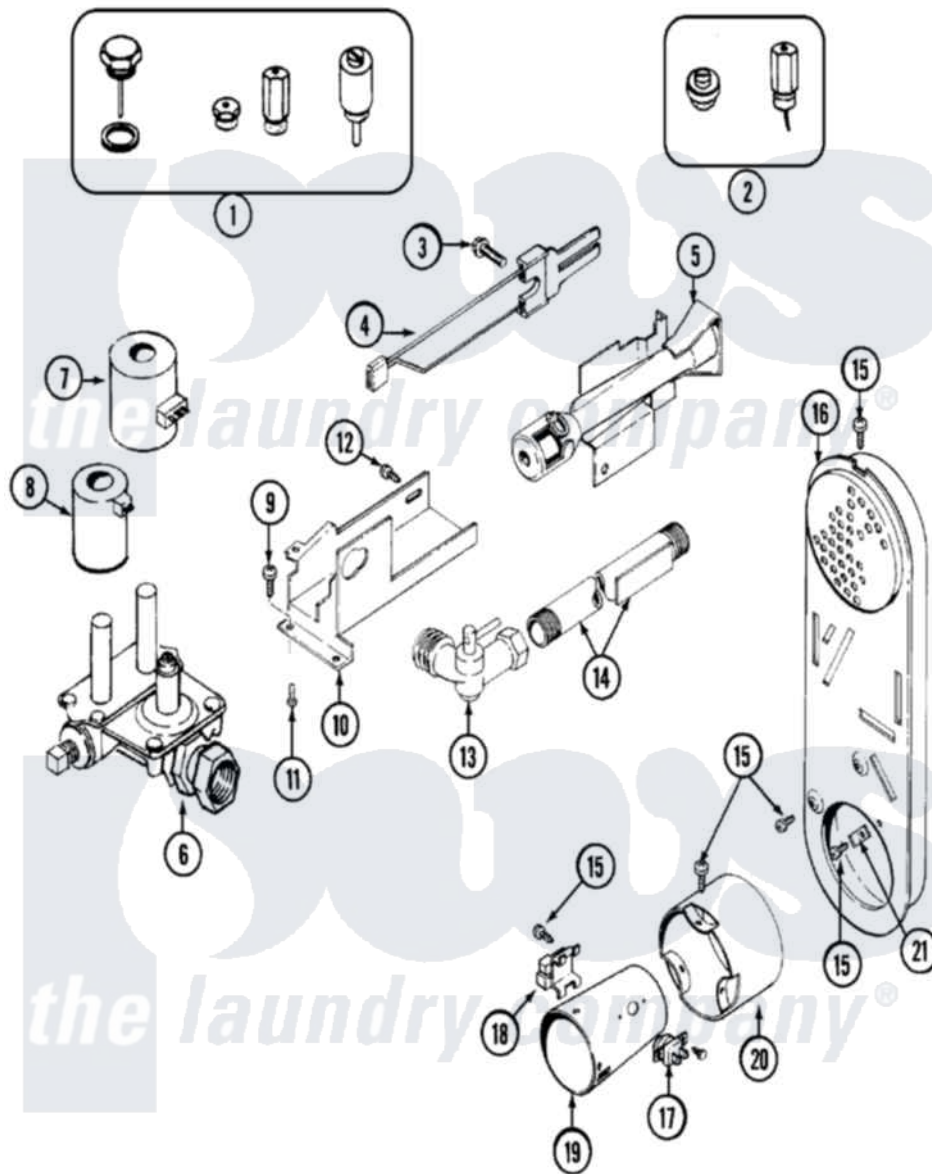

Maytag LDG9304AAE 05 - GAS VALVE (WHT/WHT & ALM)

Maytag [Residential Maytag LDG9304AAE Dryer Parts](#) Parts Diagram 05 - GAS VALVE (WHT/WHT & ALM)
 Click on the part number to view part

Item	Original Part Number	Replaced By	Status	Part Description
1	Y306195	MAL9000AXX		LP Gas Con
2	306204	33002924		Gas Conv K
3	304971			Screw Note: Screw, Igniter
4	304970	4391996		Ignitor
5	33001247	33002793		Burner Assembly
6	306176			Valve, Gas
7	306106			Coil, Holding And Booster--W
8	306105	694540		Coil, 60 Hz
9	Y313561			Screw---NA
10	314566			Gas Control Bracket
11	Y313559			Screw
12	314082	90767		Screw, 8A X 3/8 HeX Washer Head Tapping
"	314568	Y313559		Screw
13	Y303349			Angle Shut-Off, Gas Valve
14	Y303383	33001735		Pipe And Bracket Assembly Series 18 Not Needed Use

15	211294	90767	Vavle Screw, 8A X 3/8 HeX Washer Head Tapping
16	Y308504	Not Available	INLET DUCT ASSEMBLY
17	303395		Thermostat, Hi-Limit
18	Y303377	338906	Radiant, Sensor
19	Y308548		Combustion Cone Assembly
20	Y303841		Cone, Extension
21	Y312890		Retainer, Heater Chamber