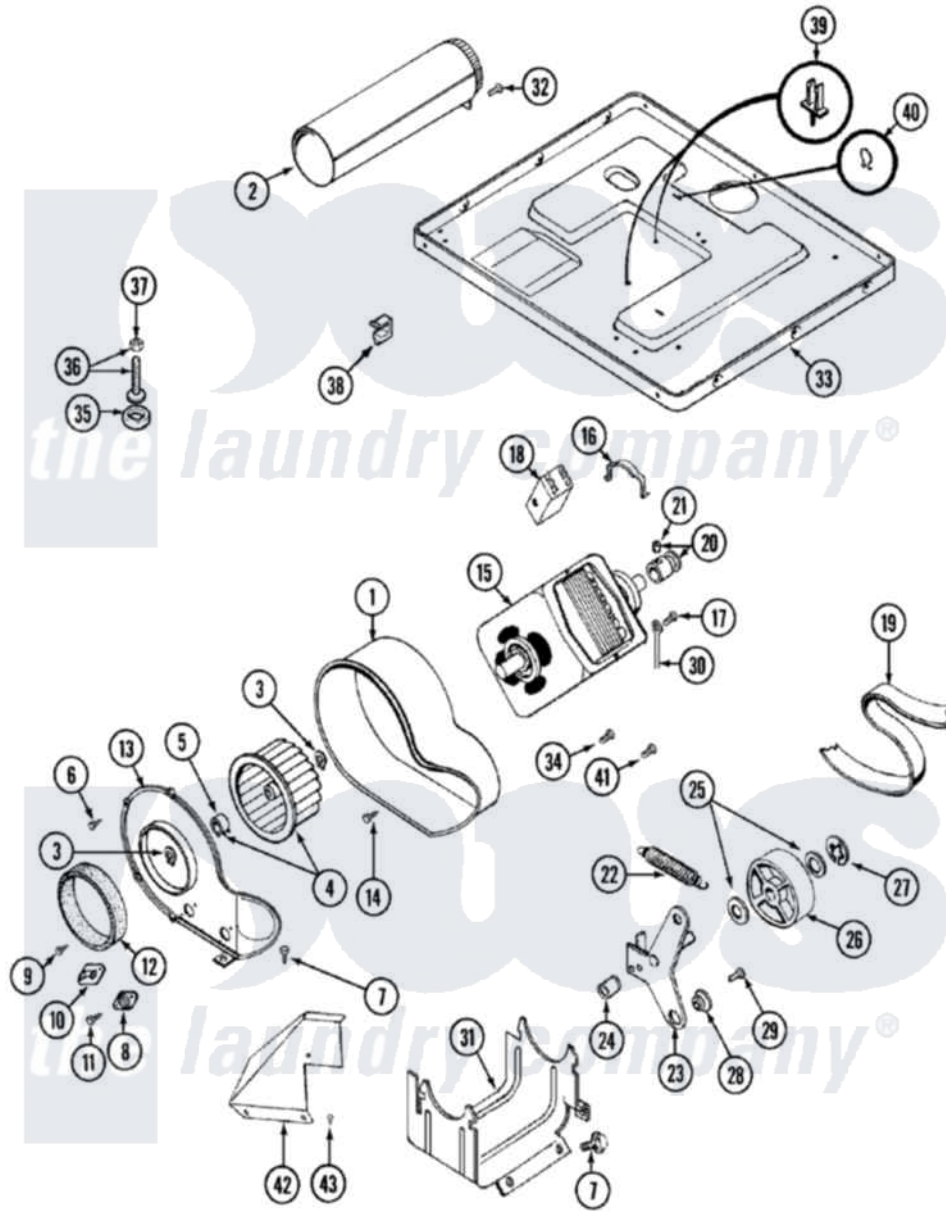

Maytag LDG9304AAE 06 - MOTOR DRIVE (WHT/WHT & ALM)

Maytag Residential Maytag LDG9304AAE Dryer Parts Parts Diagram 06 - MOTOR DRIVE (WHT/WHT & ALM)
 Click on the part number to view part

Item	Original Part Number	Replaced By	Status	Part Description
1	Y312893			Housing, Blower
2	Y303442			EXHAUST DUCT ASSEMBLY
3	410233	9703438		Ring-Retrn
4	Y303836			Blower Wheel Assembly And Clamp
5	312967			Clamp, Blower Housing
6	Y312961	W10116751		Screw
7	Y313561			Screw---NA
8	306910			Thermostat, Multi Temp Note: Thermostat
9	211294	90767		Screw, 8A X 3/8 HeX Washer Head Tapping
10	306604			Cut-Off, Thermal Part Not Used
11	314848	W10116760		Screw
12	Y312901			Seal, Housing Cover
13	314846			Cover, Blower Housing
14	Y310632	1163839		Screw

15	Y303358	W10410999	Motor-Drive
16	Y015825		Clip, Motor To Motor Support
17	910343	488234	Screw 8-32 X 1/4
18	Y303877	Not Available	SWITCH, MOTOR EXTERNAL START No.303358-2, No.303358-4, 303358-7
"	Y303879		Switch, Motor External Start
"	306207	Not Available	(PROD. No.303358-8 & No.303358-9)
19	Y312959		Poly "V" Belt For Tumbler
20	Y305185	6-3051850	Pulley- MO
21	Y053241		Set Screw, Motor Pulley
22	Y303945		IDLER SPRING ASSY. W/PLUG
23	Y303363	6-3033630	Idler Arm
24	Y313582	W10116756	Spacer
25	Y312527		Washer, Idler Shaft
26	Y303705	6-3037050	Pulley- ID
27	312958	354987	Ring, Retaining
28	Y312894	315772	Sleeve, Idler Arm
29	Y014874		Screw, Idler Arm And Sleeve
30	901220		Ground Wire
31	312897	Not Available	SUPPORT, MOTOR
32	Y310632	1163839	Screw
33	Y305084		Base Assembly
34	211294	90767	Screw, 8A X 3/8 HeX Washer Head Tapping
35	Y314137		Foot, Rubber
36	Y305086		Adjustable Leg And Nut
37	Y052740	62739	Nut, Lock
38	Y310376		Clip, Door Switch Harness
39	315471	22003298	Retainer, Wire
40	410490		Spring, Retainer Wire Harness
41	Y312961	W10116751	Screw