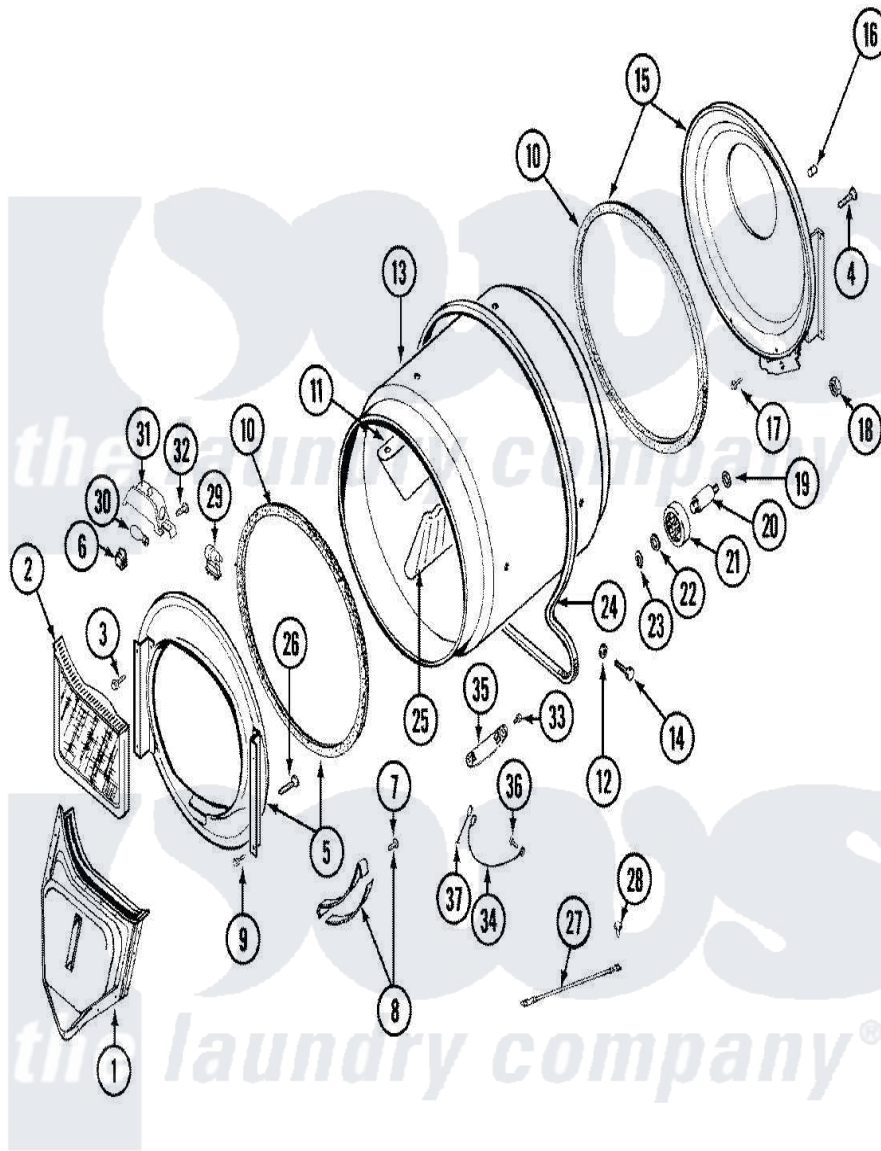

Maytag LDG9304AAE 07 - TUMBLER (WHT/WHT & ALM)

Maytag Residential Maytag LDG9304AAE Dryer Parts Parts Diagram 07 - TUMBLER (WHT/WHT & ALM)
 Click on the part number to view part

Item	Original Part Number	Replaced By	Status	Part Description
1	33001016			Outlet Duct Assembly
2	33001171	33002970		Lint Filte
3	313764		Not Available	SCREW
4	Y313561			Screw----NA
5	33001423			Front Assembly, Tumbler
6	Y310376			Clip, Door Switch Harness
7	210720			Rivet, Bearing To Tumbler Frmt
8	306508			Tumbler Bearing Kit ----W
9	Y310632	1163839		Screw
10	314820			Seal, Tumbler
11	33001012			Baffle
12	314158			Washer, Baffle To Tumbler
13	33001108		Not Available	DRYER TUMBLER, W/O BAFFLES
14	Y310759			Screw, Tumbler Baffles
15	33001178			Back, Tumbler
16	313915	31-3915		Tech Sheet

17	Y310632	1163839	Screw
18	312538	33001443	Nut, Hex
19	Y313347	312535	Washer, Vault Mounting Brk.
20	Y312948	6-3129480	Shaft- Tumbler
21	Y303373	12001541	Drum Roller/Washer Assembly--W
22	312535		Washer, Vault Mounting Brk.
23	410233	9703438	Ring-Retrn
24	Y312959		Poly "V" Belt For Tumbler
25	33001004		Baffle, Tall
26	Y314110	33002917	Screw, No.10-16
27	901220		Ground Wire
28	910343	488234	Screw 8-32 X 1/4
29	307097	33001496	Lamp- Hold
30	Y307100	67001316	Bulb, Light
31	314955	33001496	Lamp- Hold
32	214872		Palnut, End Cap Note: Nut, Lamp Holder
33	Y251119	3177991	Screw
34	Y303711		Sensor Ground Wire
35	Y303389	304997	Sensor Assembly With Screws
36	211294	90767	Screw, 8A X 3/8 HeX Washer Head Tapping
37	Y312658		Receptacle, Sensor Ground Wire