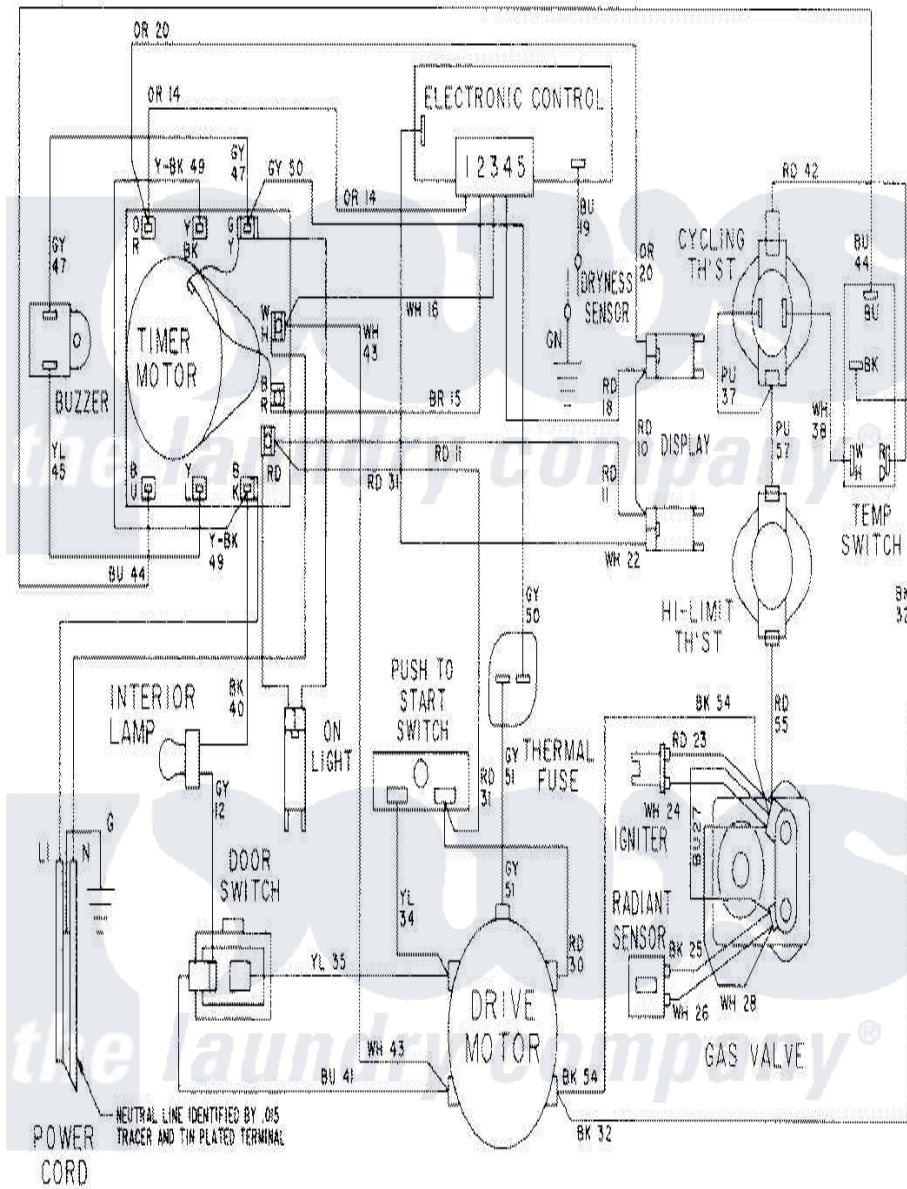

Maytag LDG9304ABE 08 - WIRING INFORMATION

Maytag Residential Maytag LDG9304ABE Dryer Parts Parts Diagram 08 - WIRING INFORMATION
 Click on the part number to view part

Item	Original Part Number	Replaced By	Status	Part Description
NI	15001044		Not Available	WIRING INFORMATION