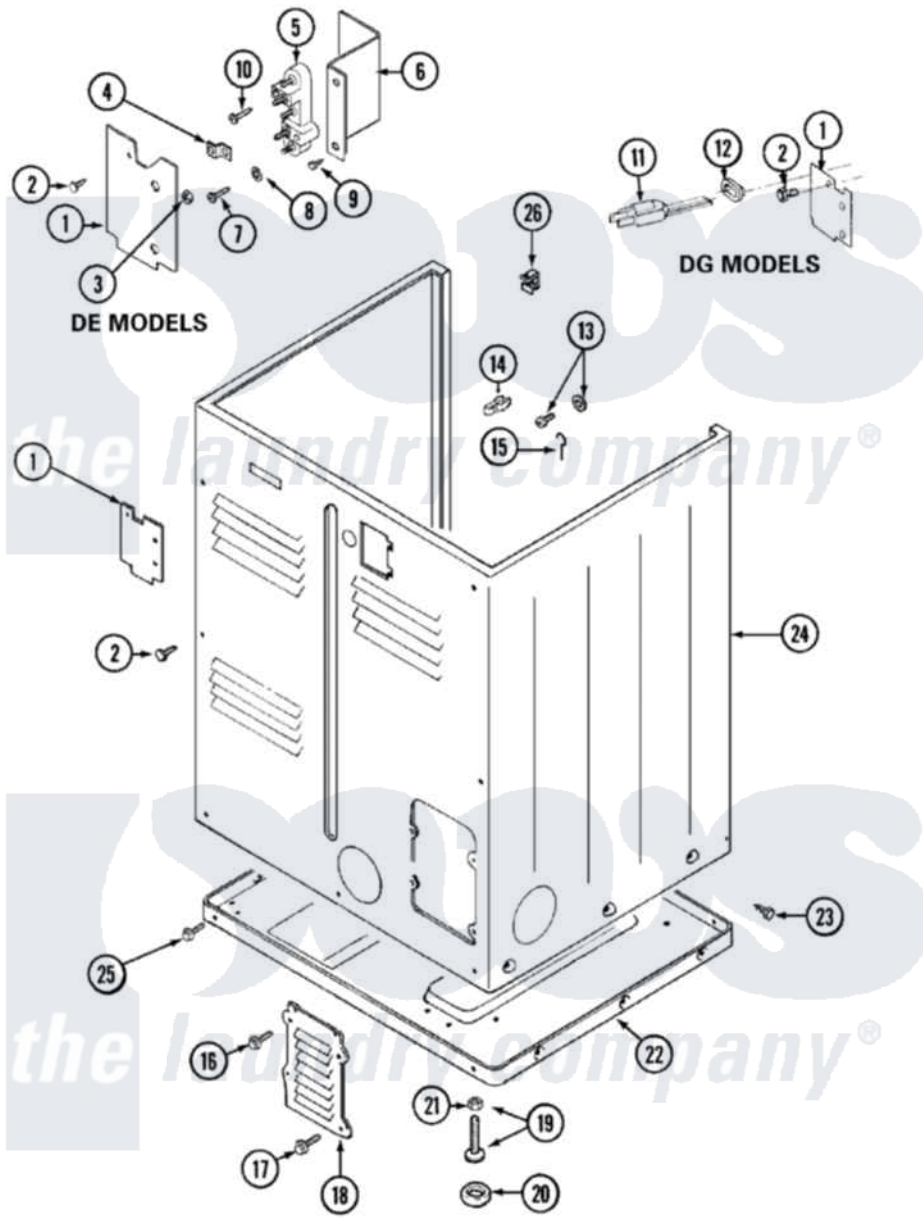

Maytag LDG9304ABM 01 - CABINET-REAR

Maytag [Residential Maytag LDG9304ABM Dryer Parts](#) Parts Diagram 01 - CABINET-REAR
 Click on the part number to view part

Item	Original Part Number	Replaced By	Status	Part Description
1	Y312905		Not Available	COVER, TERMINAL
2	Y313561			Screw---NA
11	33001246		Not Available	CORD, POWER
12	211881			Grommet, Cord Part Not Used-Gas Models Only
13	303846	22003781		Screw, Ground Strap
14	301548			Clamp, Ground Wire
15	204807			Ground Wire, Supp. Plte To Top Cover
16	Y313559			Screw
17	211294	90767		Screw, 8A X 3/8 HeX Washer Head Tapping
18	Y312951		Not Available	ACCESS COVER, BACK
19	Y305086			Adjustable Leg And Nut
20	Y314137			Foot, Rubber
21	Y052740	62739		Nut, Lock
22	Y303361		Not Available	BASE ASSY. (UPPER & LOWER)

23	213007		Xfor Cabinet See Cabinet, Back
24	33001160	Not Available	CABINET (ALM)
25	Y313561		Screw----NA
"	Y310632	1163839	Screw
26	Y310376		Clip, Door Switch Harness