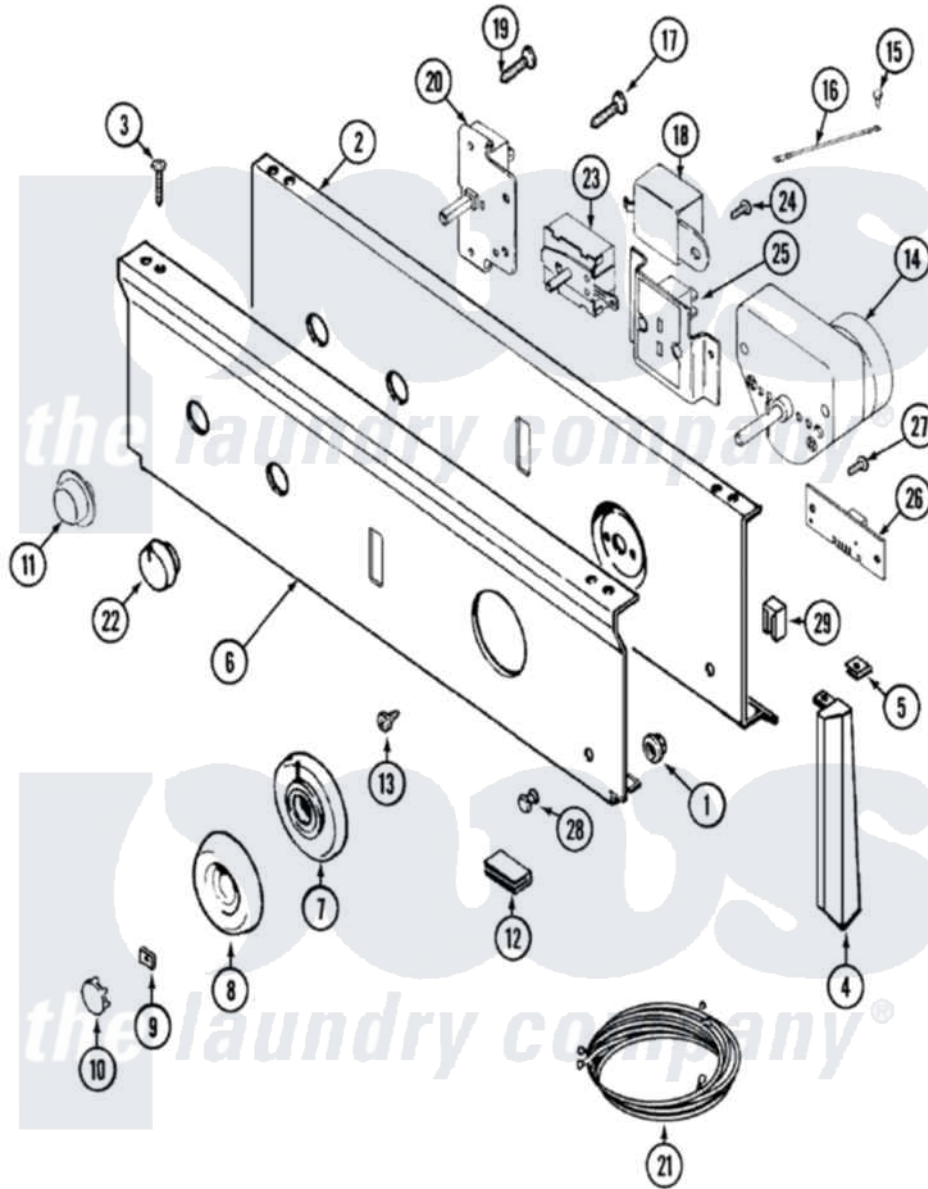

Maytag LDG9304ABM 02 - CONTROL PANEL

Maytag Residential Maytag LDG9304ABM Dryer Parts Parts Diagram 02 - CONTROL PANEL
 Click on the part number to view part

Item	Original Part Number	Replaced By	Status	Part Description
1	214872			Palnut, End Cap Note: Nut, Lamp Holder
2	33001237		Not Available	PLATE, SUPPORT
3	210932			Screw, No.8 X 9/16 Ctsk Note: Screw, Inlet Duct
4	22001567			Cap, End
"	22001566	22001293		End Cap, Control Panel
"	22001293			End Cap, Control Panel
"	22001292	22001567		Cap, End
5	214894			Fastener, End Cap
6	33001373		Not Available	PANEL, CONTROL (ALM)
7	33001372		Not Available	SKIRT, TIMER DIAL (ALM)
8	33001282	33002325		Knob Assembly
9	312273			Nut, Control Knob
10	216424		Not Available	CAP, KNOB (ALM)
11	33001371			Button, Push-To-Start
12	214897			Pad, Control Panel

13	315317	488234	Screw 8-32 X 1/4
14	33001036		Timer
15	210186	3370225	Screw
16	204807		Ground Wire, Supp. Plte To Top Cover
17	315317	488234	Screw 8-32 X 1/4
18	Y308205	33001623	Buzzer, Non-Adjustable
19	315317	488234	Screw 8-32 X 1/4
20	33001232	Not Available	SWITCH, PUSH TO START
21	33001545		Harness, Wire
"	33001145		Wire Harness, Main
"	33001350		Wire Harness, Main
22	22001269	Not Available	KNOB ASSY. (ALM)
23	33001227		Switch, Rotary
24	315317	488234	Screw 8-32 X 1/4
25	33001045	Not Available	DISPLAY, DRYNESS ASY. (ALM)
26	33001212		Board, Control-Moisture Sensor
27	315317	488234	Screw 8-32 X 1/4
28	22001215	7730P011-60	Lens, Indicator Light
29	33001224		Light, Indicator
30	33001259		Manual, Use And Care