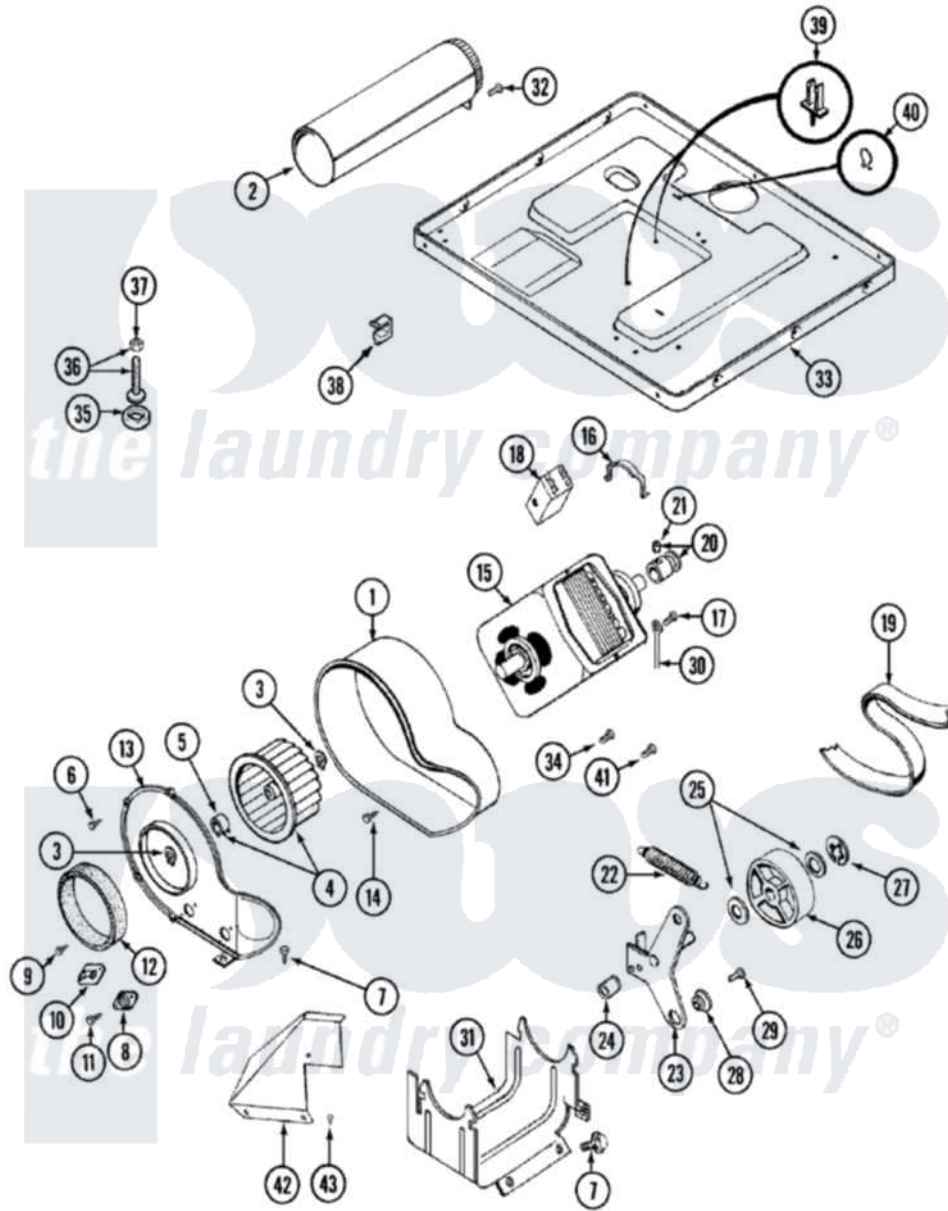

Maytag LDG9304ABM 05 - MOTOR DRIVE

Maytag [Residential Maytag LDG9304ABM Dryer Parts](#) Parts Diagram 05 - MOTOR DRIVE
 Click on the part number to view part

Item	Original Part Number	Replaced By	Status	Part Description
1	Y312893			Housing, Blower
2	Y303442			EXHAUST DUCT ASSEMBLY
3	410233	9703438		Ring-Retrnr
4	Y303836			Blower Wheel Assembly And Clamp
5	312967			Clamp, Blower Housing
6	Y312961	W10116751		Screw
7	Y313561			Screw----NA
9	211294	90767		Screw, 8A X 3/8 HeX Washer Head Tapping
10	306604			Cut-Off, Thermal Part Not Used
11	314848	W10116760		Screw
12	Y312901			Seal, Housing Cover
13	314846			Cover, Blower Housing
14	Y310632	1163839		Screw
15	Y303358	W10410999		Motor-Drive

16	Y015825		Clip, Motor To Motor Support
18	306207	Not Available	(PROD. No.303358-8 & No.303358-9)
"	Y303877	Not Available	SWITCH, MOTOR EXTERNAL START No.303358-2, No.303358-4, 303358-7
"	Y303879		Switch, Motor External Start
19	Y312959		Poly "V" Belt For Tumbler
20	Y305185	6-3051850	Pulley- MO
21	Y053241		Set Screw, Motor Pulley
22	Y303945		IDLER SPRING ASSY. W/PLUG
23	Y303363	6-3033630	Idler Arm
24	Y313582	W10116756	Spacer
25	Y312527		Washer, Idler Shaft
26	Y303705	6-3037050	Pulley- ID
27	312958	354987	Ring, Retaining
28	Y312894	315772	Sleeve, Idler Arm
29	Y014874		Screw, Idler Arm And Sleeve
30	901220		Ground Wire
31	312897	Not Available	SUPPORT, MOTOR
32	Y310632	1163839	Screw
33	Y305084		Base Assembly
34	211294	90767	Screw, 8A X 3/8 HeX Washer Head Tapping
35	Y314137		Foot, Rubber
36	Y305086		Adjustable Leg And Nut
37	Y052740	62739	Nut, Lock
38	Y310376		Clip, Door Switch Harness
39	315471	22003298	Retainer, Wire
40	410490		Spring, Retainer Wire Harness
41	Y312961	W10116751	Screw