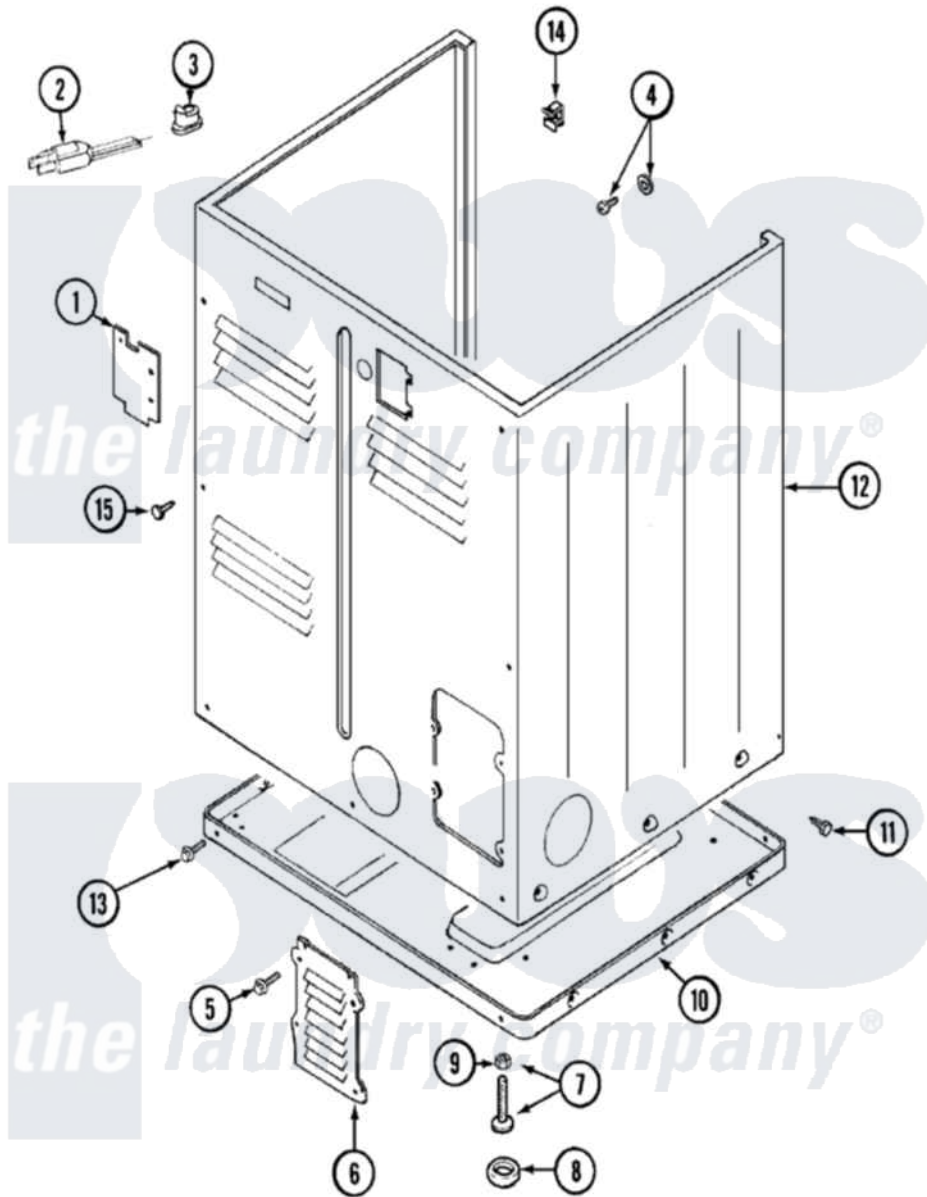

Maytag LDG9306AAE 02 - CABINET-REAR

Maytag [Residential Maytag LDG9306AAE Dryer Parts](#) Parts Diagram 02 - CABINET-REAR
 Click on the part number to view part

Item	Original Part Number	Replaced By	Status	Part Description
1	Y312905		Not Available	COVER, TERMINAL
2	33001246		Not Available	CORD, POWER
3	211881			Grommet, Cord Part Not Used-Gas Models Only
4	303846	22003781		Screw, Ground Strap
5	216423	3370225		Screw
6	Y312951		Not Available	ACCESS COVER, BACK
7	Y305086			Adjustable Leg And Nut
8	Y314137			Foot, Rubber
9	Y052740	62739		Nut, Lock
10	Y303361		Not Available	BASE ASSY. (UPPER & LOWER)
11	213007			Xfor Cabinet See Cabinet, Back
12	33001159	33001327		Cabinet
13	Y313561			Screw----NA
"	Y310632	1163839		Screw