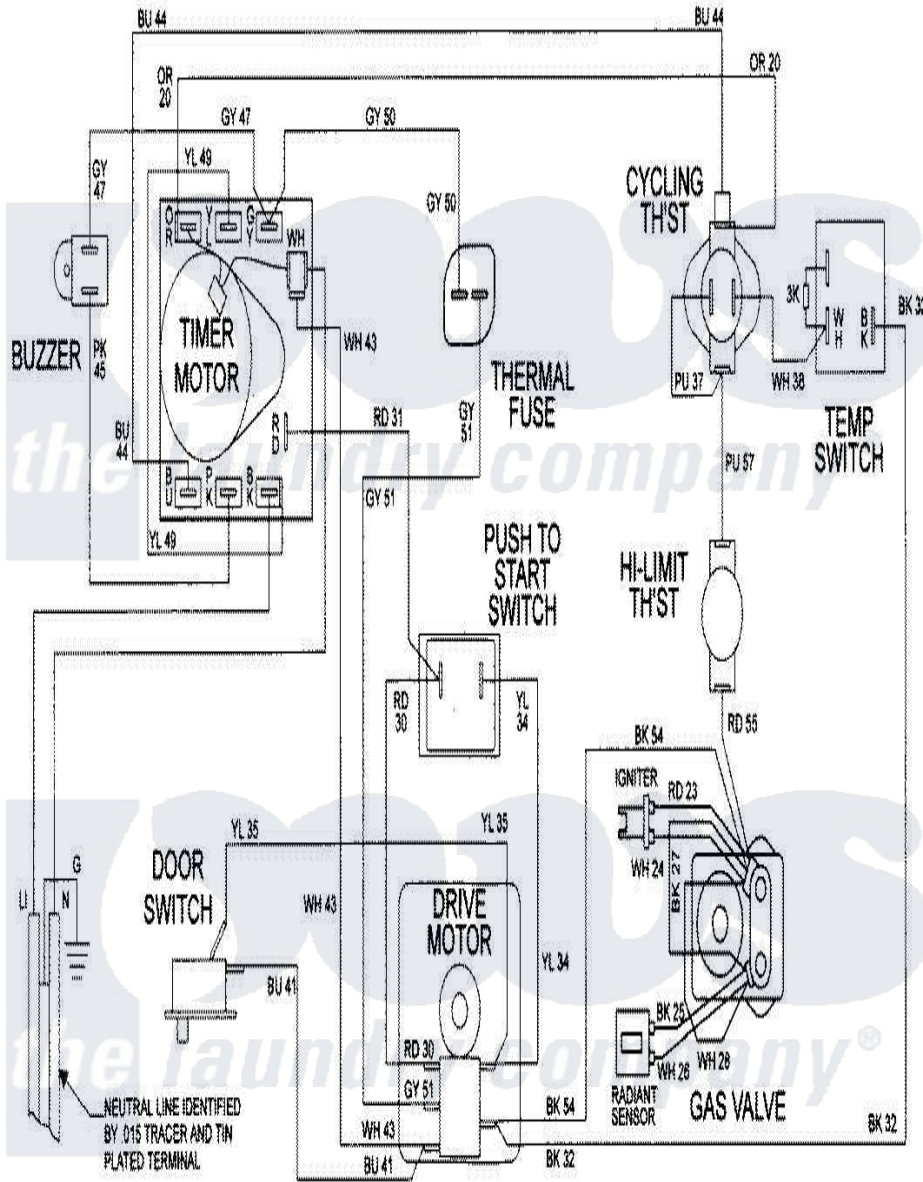

Maytag LDG9306AAE 09 - WIRING INFORMATION

POWER CORD

Maytag [Residential Maytag LDG9306AAE Dryer Parts](#) Parts Diagram 09 - WIRING INFORMATION
 Click on the part number to view part

Item	Original Part Number	Replaced By	Status	Part Description
NI	15001954		Not Available	WIRING INFORMATION