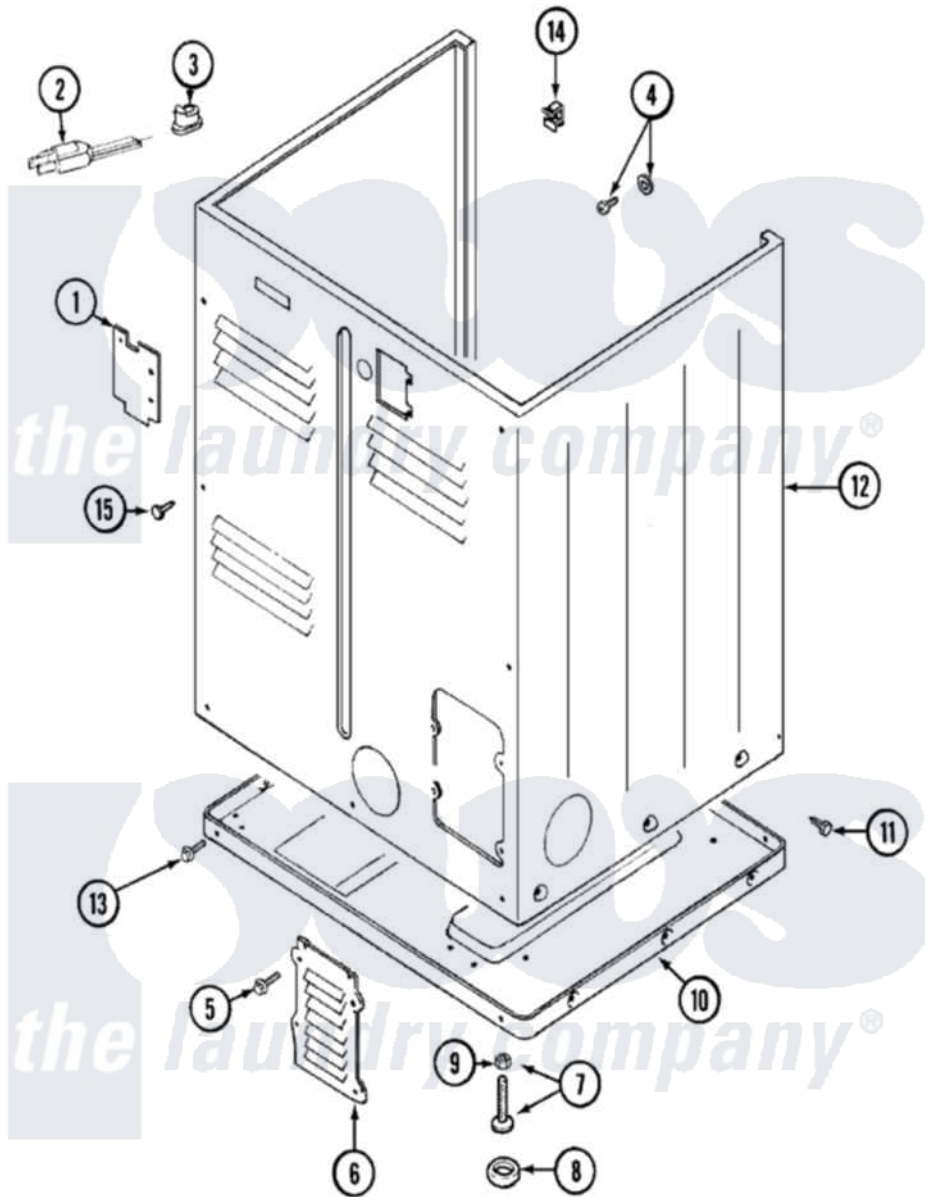

Maytag LDG9306AAM 02 - CABINET-REAR

Maytag [Residential Maytag LDG9306AAM Dryer Parts](#) Parts Diagram 02 - CABINET-REAR
 Click on the part number to view part

Item	Original Part Number	Replaced By	Status	Part Description
1	Y312905		Not Available	COVER, TERMINAL
2	33001246		Not Available	CORD, POWER
3	211881			Grommet, Cord Part Not Used- Gas Models Only
4	303846	22003781		Screw, Ground Strap
5	216423	3370225		Screw
6	Y312951		Not Available	ACCESS COVER, BACK
7	Y305086			Adjustable Leg And Nut
8	Y314137			Foot, Rubber
9	Y052740	62739		Nut, Lock
10	Y303361		Not Available	BASE ASSY. (UPPER & LOWER)
11	213007			Xfor Cabinet See Cabinet, Back
12	33001160		Not Available	CABINET (ALM)
13	Y313561			Screw----NA
"	Y310632	1163839		Screw