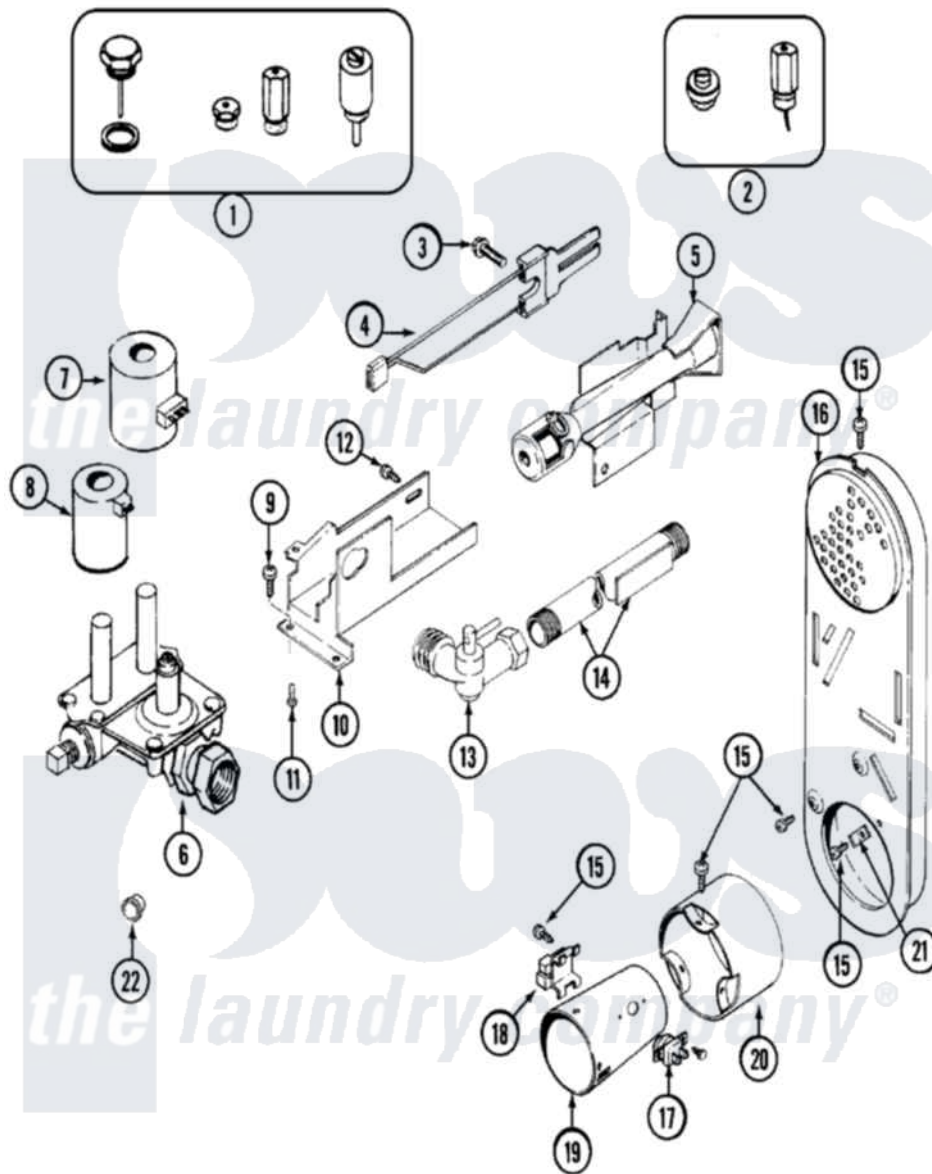

# Maytag LDG9306AAM 06 - GAS VALVE

Maytag [Residential Maytag LDG9306AAM Dryer Parts](#) Parts Diagram 06 - GAS VALVE  
 Click on the part number to view part

Item	Original Part Number	Replaced By	Status	Part Description
1	Y306195	<a href="#">MAL9000AAXX</a>		LP Gas Con
2	306204	<a href="#">33002924</a>		Gas Conv K
3	<a href="#">304971</a>			Screw Note: Screw, Igniter
4	304970	<a href="#">4391996</a>		Ignitor
5	33001247	<a href="#">33002793</a>		Burner Assembly
6	<a href="#">306176</a>			Valve, Gas
7	<a href="#">306106</a>			Coil, Holding And Booster--W
8	306105	<a href="#">694540</a>		Coil, 60 Hz
9	<a href="#">Y313561</a>			Screw---NA
10	<a href="#">314566</a>			Gas Control Bracket
11	<a href="#">Y313559</a>			Screw
12	314568	<a href="#">Y313559</a>		Screw
"	314082	<a href="#">90767</a>		Screw, 8A X 3/8 HeX Washer Head Tapping
13	<a href="#">Y303349</a>			Angle Shut-Off, Gas Valve
"	33001842	<a href="#">3406051</a>		Elbow Union Assembly Pipe And Bracket Assembly

14	Y303383	<a href="#">33001735</a>	Series 18 Not Needed Use Vavle
15	211294	<a href="#">90767</a>	Screw, 8A X 3/8 HeX Washer Head Tapping
16	Y308504	Not Available	INLET DUCT ASSEMBLY
17	<a href="#">303395</a>		Thermostat, Hi-Limit
18	Y303377	<a href="#">338906</a>	Radiant, Sensor
19	<a href="#">Y308548</a>		Combustion Cone Assembly
20	<a href="#">Y303841</a>		Cone, Extension
21	<a href="#">Y312890</a>		Retainer, Heater Chamber
22	<a href="#">33001693</a>		Cap, Gas Pipe