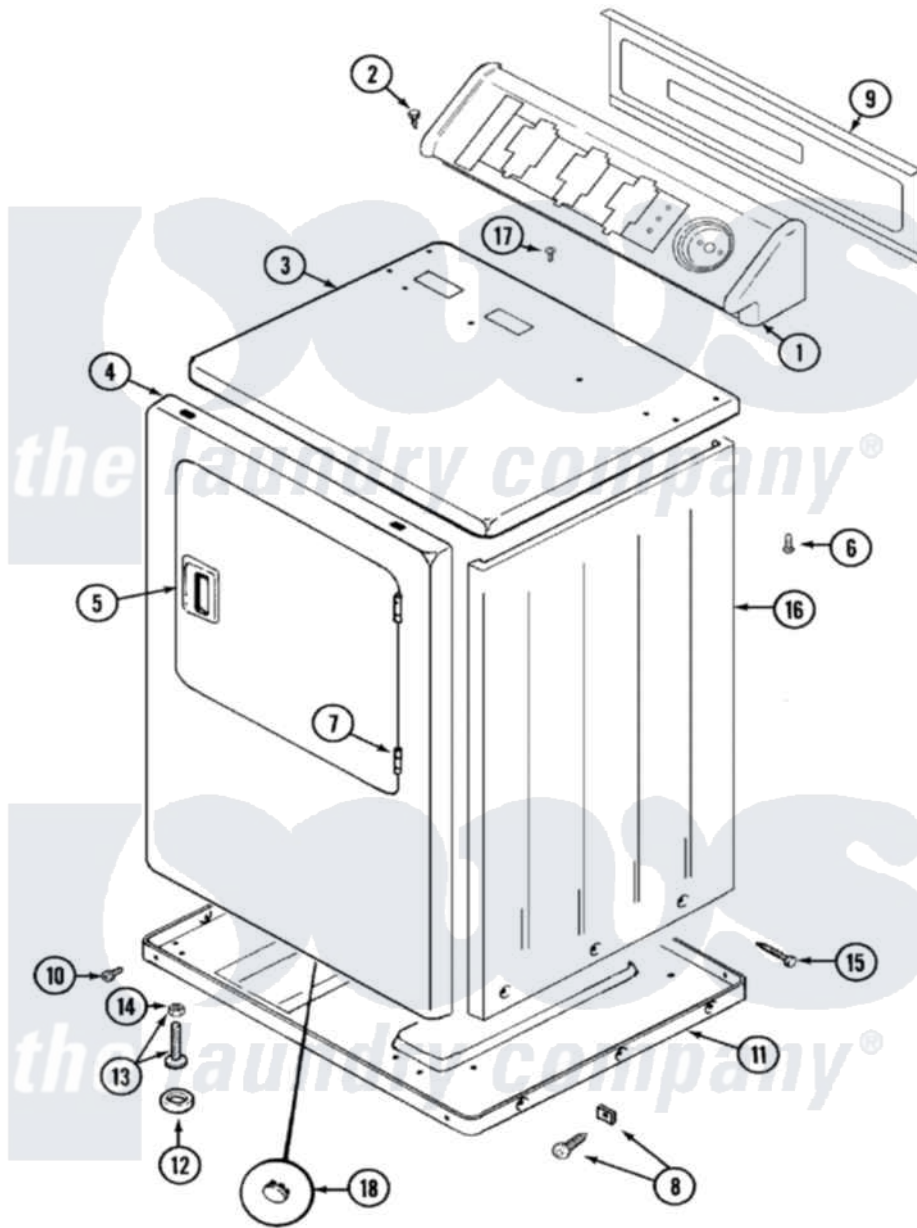

Maytag LDG9306ABE 01 - CABINET-FRONT

Maytag Residential Maytag LDG9306ABE Dryer Parts Parts Diagram 01 - CABINET-FRONT
 Click on the part number to view part

Item	Original Part Number	Replaced By	Status	Part Description
1	33001612		Not Available	CONSOLE (WHT)
2	216423	3370225		Screw
3	33001608			Cover, Top
4	33001610			Panel, Front
"	33001486	98008544		Screw
5	33001241			Handle, Door
6	214354			Screw, Top Cover To Cabnt.
7	33001230			Hinge, Door
8	12001341			Screw And Fastener Kit
9	33001625		Not Available	PANEL, BACK----NA
10	Y313561			Screw----NA
"	Y310632	1163839		Screw
11	Y303361		Not Available	BASE ASSY. (UPPER & LOWER)
12	Y314137			Foot, Rubber
13	Y305086			Adjustable Leg And Nut
14	Y052740	62739		Nut, Lock

15	213007		Xfor Cabinet See Cabinet, Back
16	33001159	33001327	Cabinet
17	210186	3370225	Screw
18	33001614	Not Available	PLUG, FRONT PANEL (WHT)