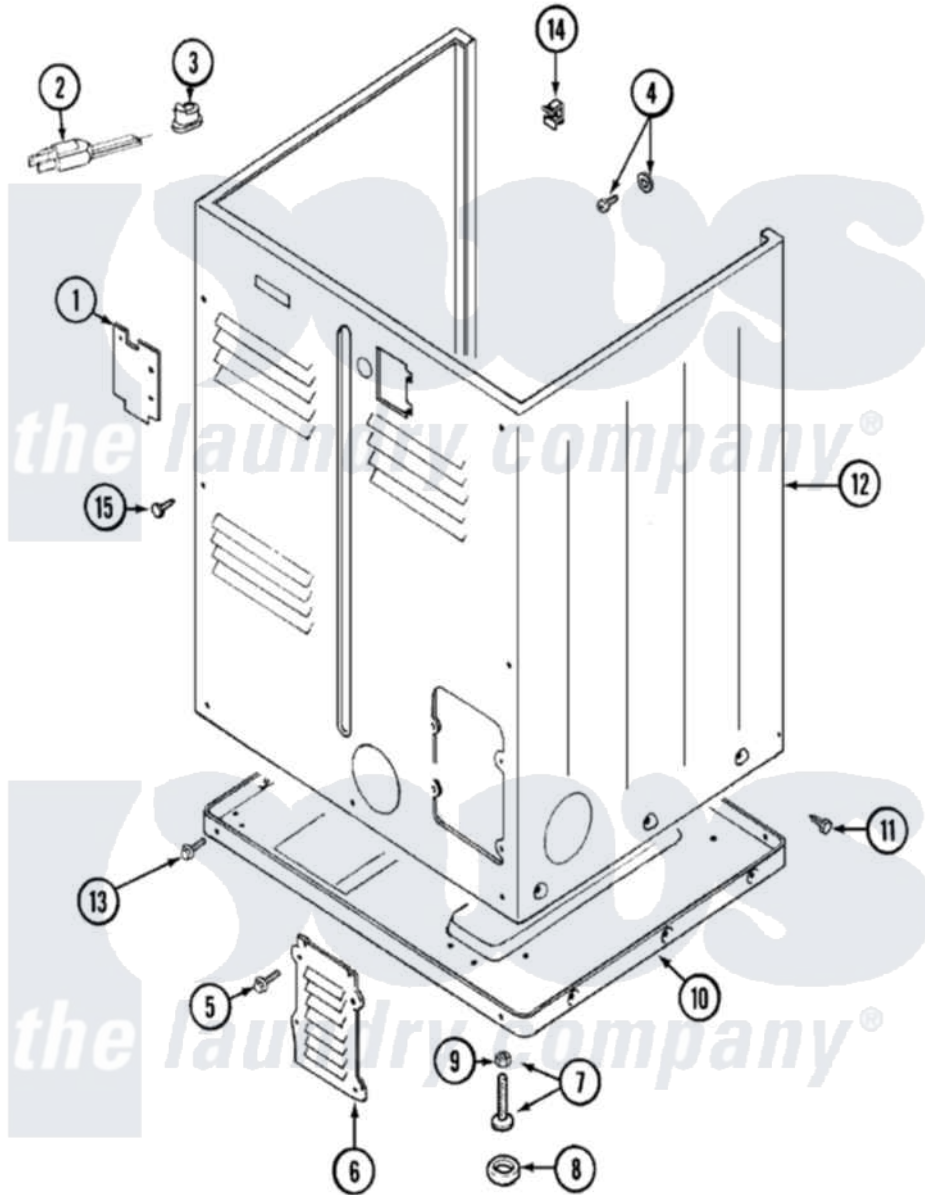

Maytag LDG9306ABE 02 - CABINET-REAR

Maytag [Residential Maytag LDG9306ABE Dryer Parts](#) Parts Diagram 02 - CABINET-REAR
 Click on the part number to view part

Item	Original Part Number	Replaced By	Status	Part Description
1	Y312905		Not Available	COVER, TERMINAL
2	33001246		Not Available	CORD, POWER
5	216423	3370225		Screw
6	Y312951		Not Available	ACCESS COVER, BACK
7	Y305086			Adjustable Leg And Nut
8	Y314137			Foot, Rubber
9	Y052740	62739		Nut, Lock
10	Y303361		Not Available	BASE ASSY. (UPPER & LOWER)
11	213007			Xfor Cabinet See Cabinet, Back
12	33001159	33001327		Cabinet
13	Y313561			Screw---NA
"	Y310632	1163839		Screw
14	Y310376			Clip, Door Switch Harness
15	Y313561			Screw---NA