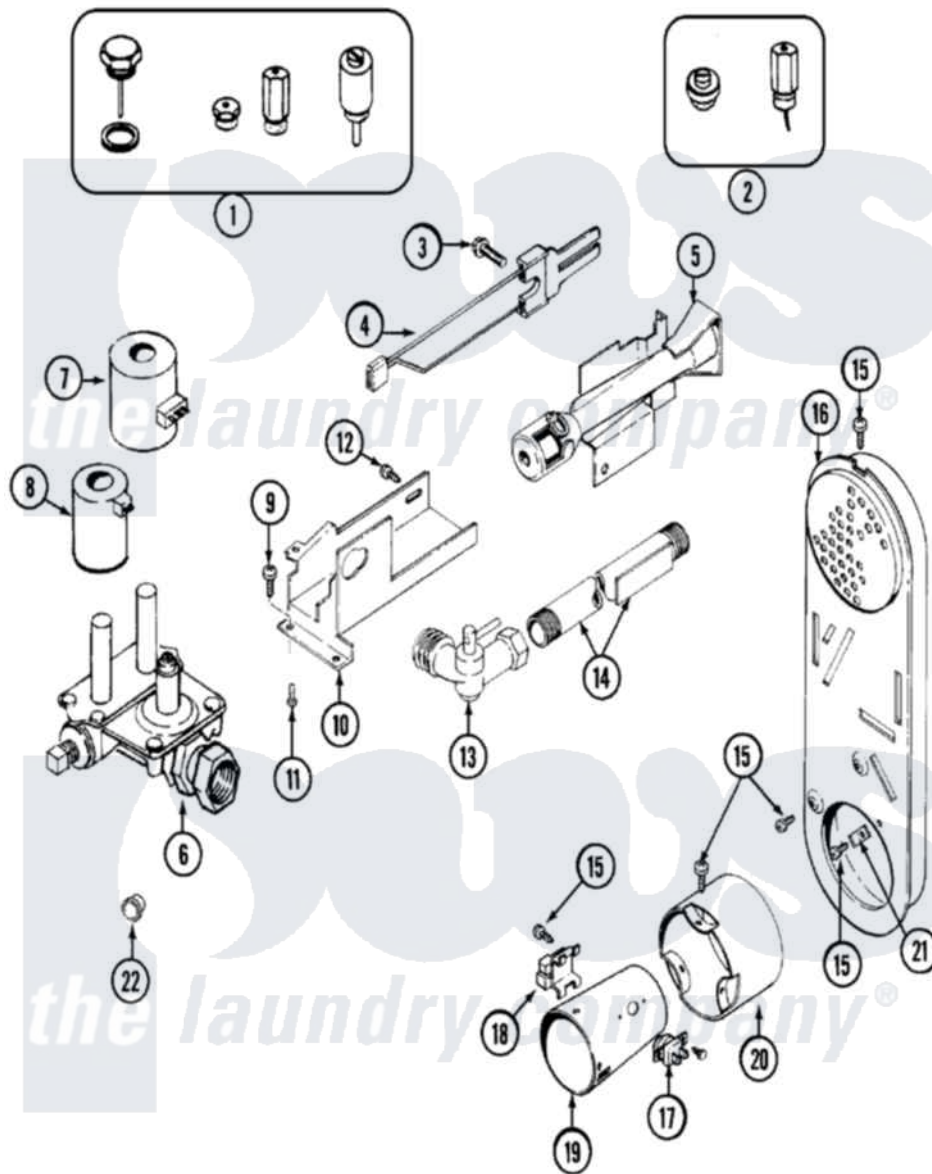

Maytag LDG9306ABE 06 - GAS VALVE

Maytag [Residential Maytag LDG9306ABE Dryer Parts](#) Parts Diagram 06 - GAS VALVE
 Click on the part number to view part

Item	Original Part Number	Replaced By	Status	Part Description
1	Y306195	MAL9000AXX		LP Gas Con
2	306204	33002924		Gas Conv K
3	304971			Screw Note: Screw, Igniter
4	304970	4391996		Ignitor
5	33001247	33002793		Burner Assembly
6	306176			Valve, Gas
7	306106			Coil, Holding And Booster--W
8	306105	694540		Coil, 60 Hz
9	Y313561			Screw---NA
10	314566			Gas Control Bracket
11	Y313559			Screw
12	314568	Y313559		Screw
"	314082	90767		Screw, 8A X 3/8 HeX Washer Head Tapping
13	Y303349			Angle Shut-Off, Gas Valve
"	33001842	3406051		Elbow Union Assembly Pipe And Bracket Assembly

14	Y303383	33001735	Series 18 Not Needed Use Vavle
15	211294	90767	Screw, 8A X 3/8 HeX Washer Head Tapping
16	Y308504	Not Available	INLET DUCT ASSEMBLY
17	303395		Thermostat, Hi-Limit
18	Y303377	338906	Radiant, Sensor
19	Y308548		Combustion Cone Assembly
20	Y303841		Cone, Extension
21	Y312890		Retainer, Heater Chamber
22	33001693		Cap, Gas Pipe